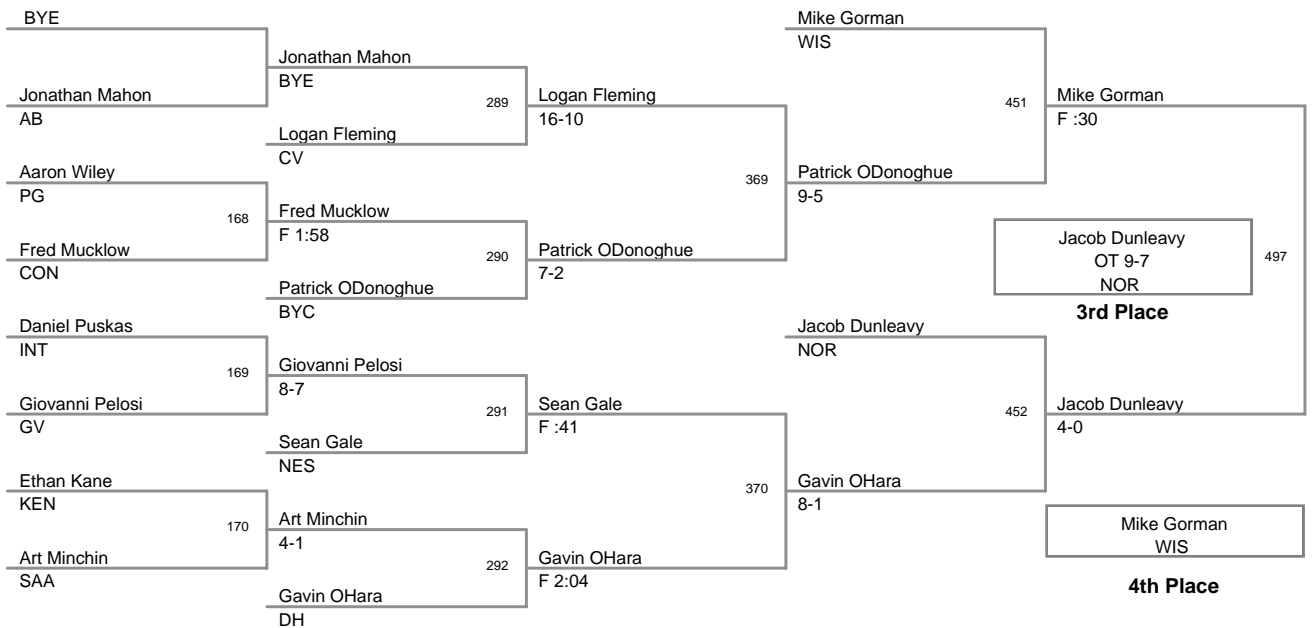

2010 ICWL Bantam Midget
Bantam

54.5 Lbs