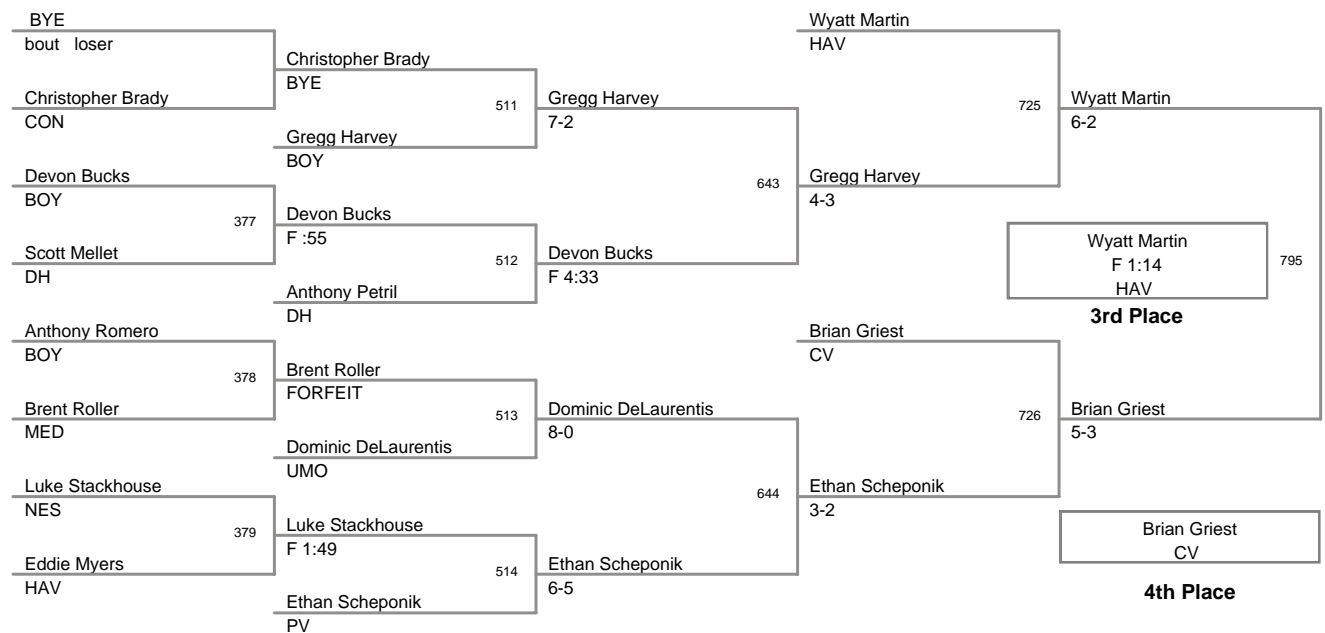

010 ICWL Junior Intermediat
Intermediate

96.0 Lbs

010 ICWL Junior Intermediat
Intermediate

104.0 Lbs

**D10 ICWL Junior Intermediat
Intermediate**

105.0 Lbs

010 ICWL Junior Intermediat
Intermediate

109.0 Lbs