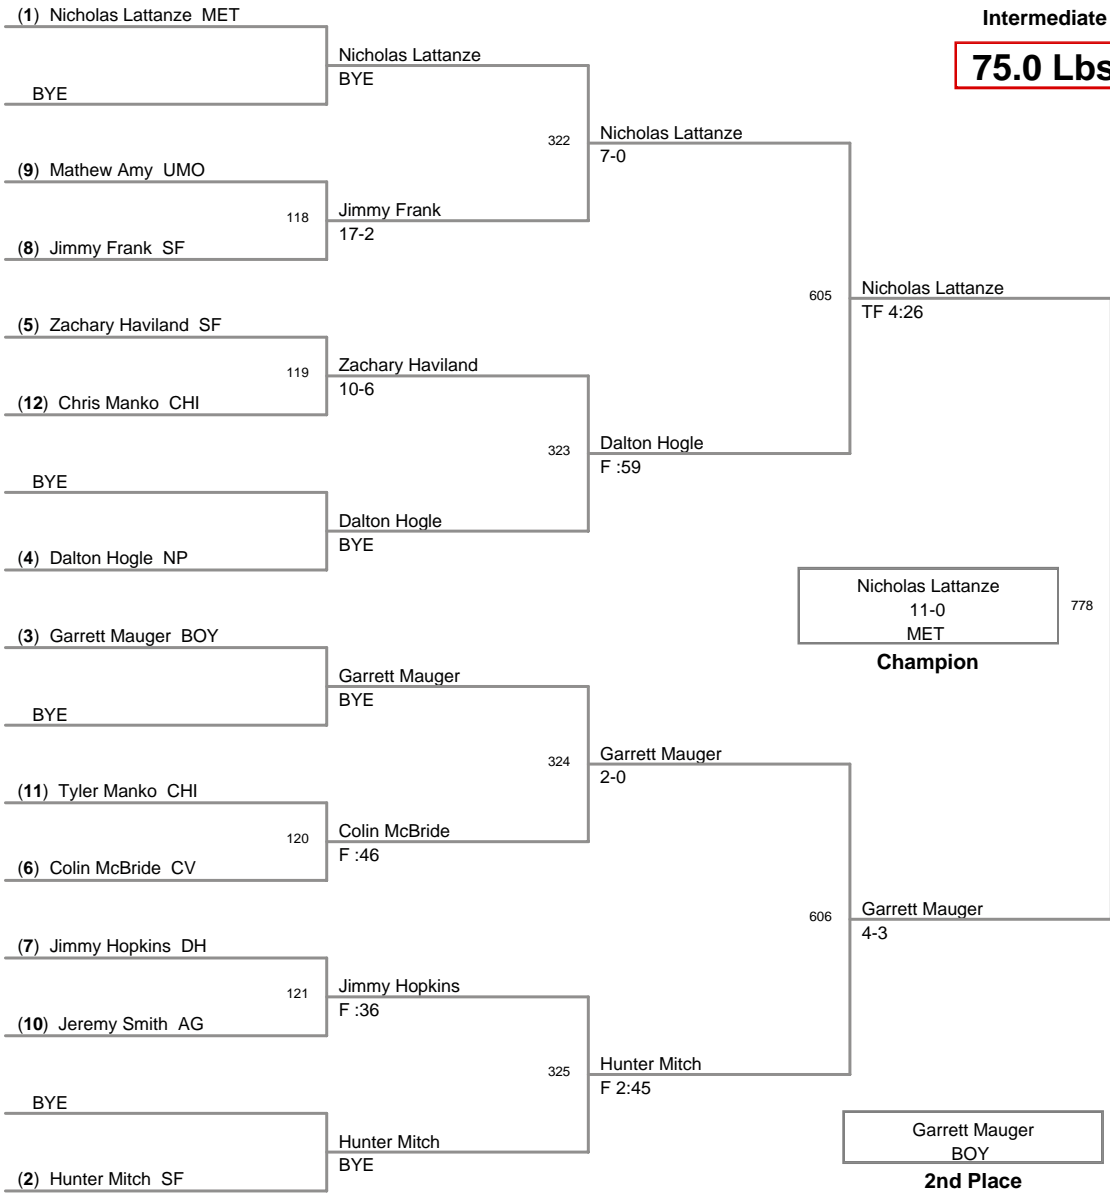

010 ICWL Junior Intermediat
Intermediate

75.0 Lbs

010 ICWL Junior Intermediat
Intermediate

84.5 Lbs

010 ICWL Junior Intermediat
Intermediate

89.0 Lbs

010 ICWL Junior Intermediat
Intermediate

93.5 Lbs

010 ICWL Junior Intermediat
Intermediate

96.0 Lbs

010 ICWL Junior Intermediat
Intermediate

104.0 Lbs

**D10 ICWL Junior Intermediat
Intermediate**

105.0 Lbs

010 ICWL Junior Intermediat
Intermediate

109.0 Lbs