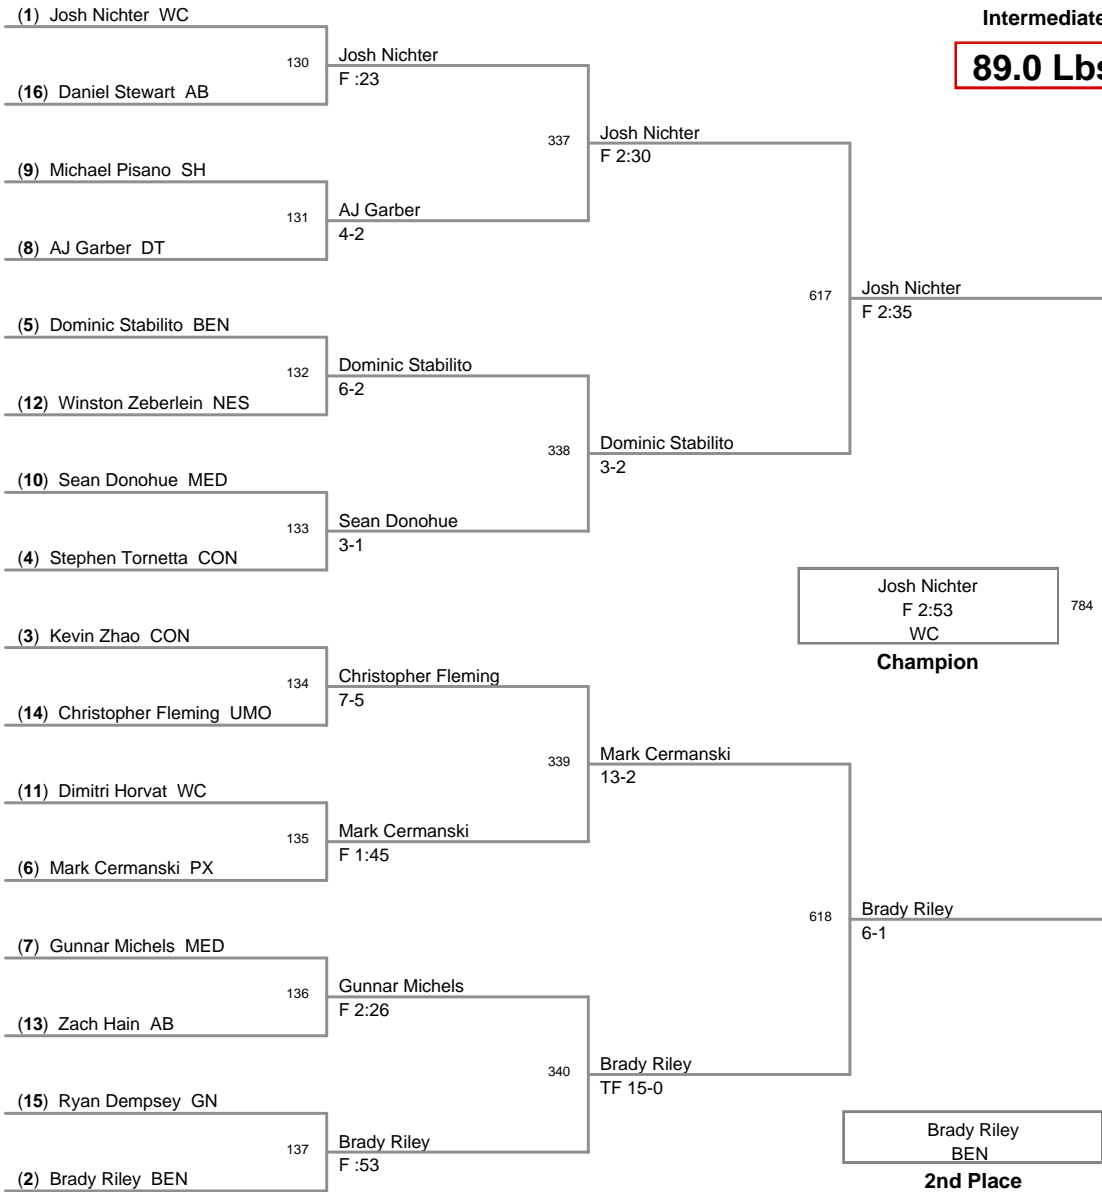

010 ICWL Junior Intermediat
Intermediate

75.0 Lbs

010 ICWL Junior Intermediat
Intermediate

84.5 Lbs

010 ICWL Junior Intermediat
Intermediate

89.0 Lbs

010 ICWL Junior Intermediat
Intermediate

93.5 Lbs