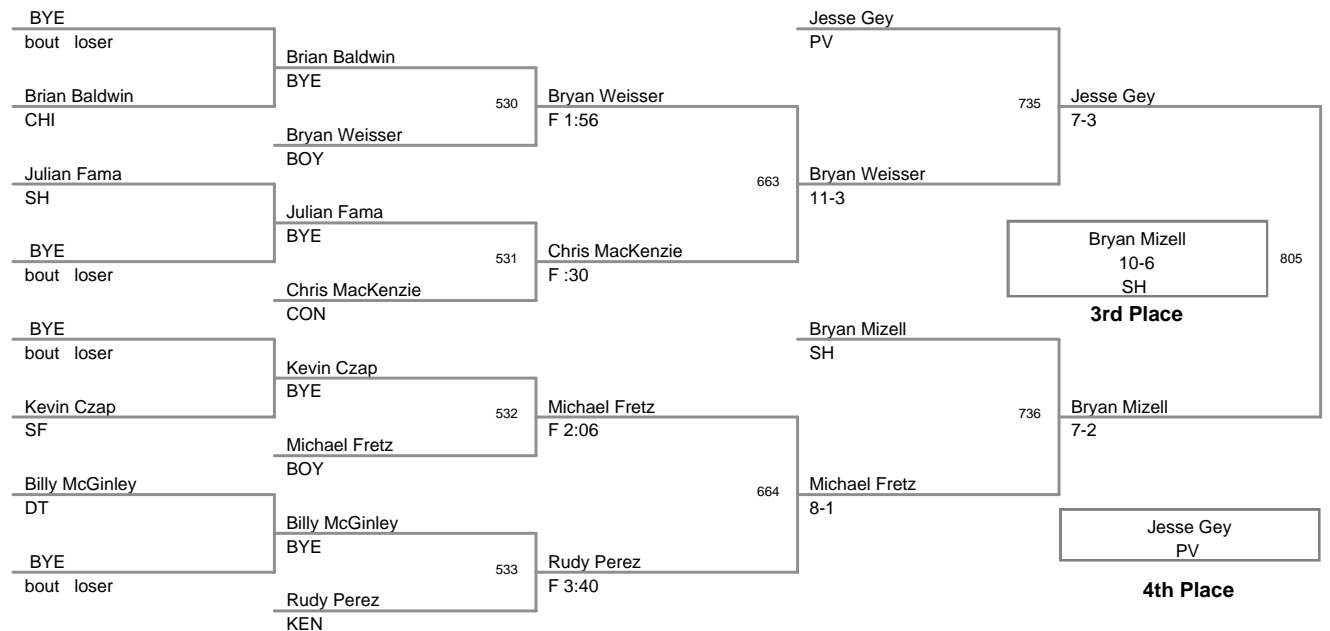

010 ICWL Junior Intermediat
Intermediate

146.0 Lbs