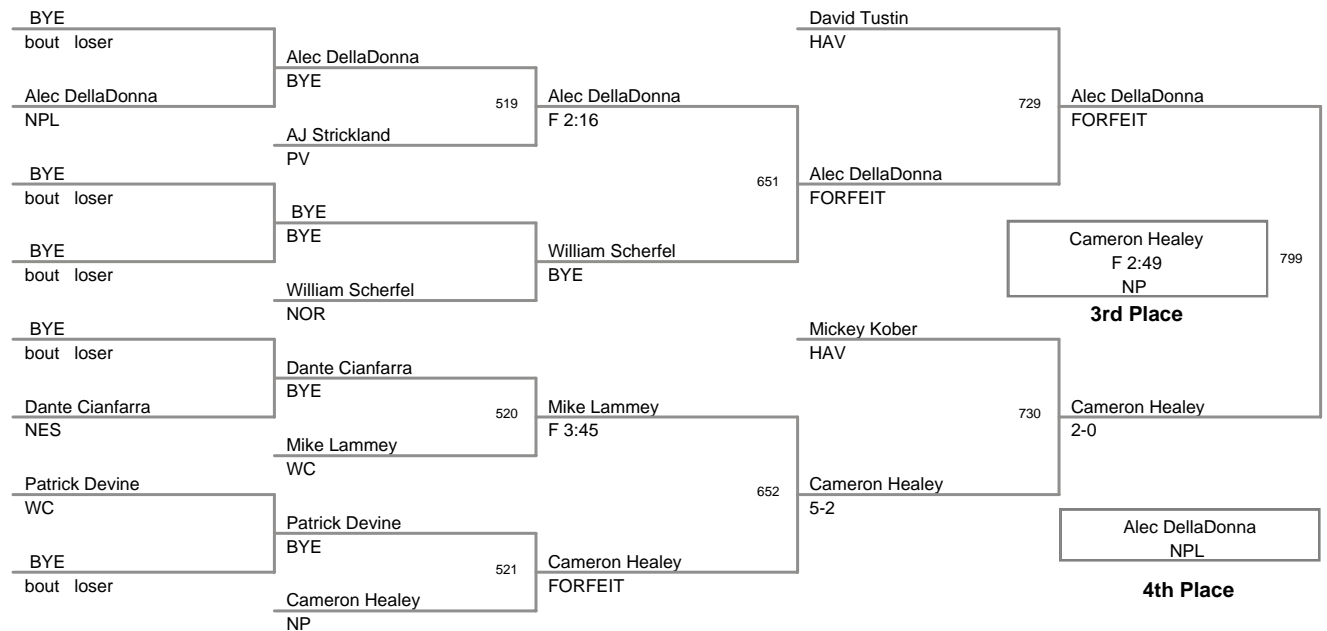

010 ICWL Junior Intermediat
Intermediate

109.0 Lbs

010 ICWL Junior Intermediat
Intermediate

115.0 Lbs

010 ICWL Junior Intermediat
Intermediate

120.0 Lbs

010 ICWL Junior Intermediat
Intermediate

128.0 Lbs