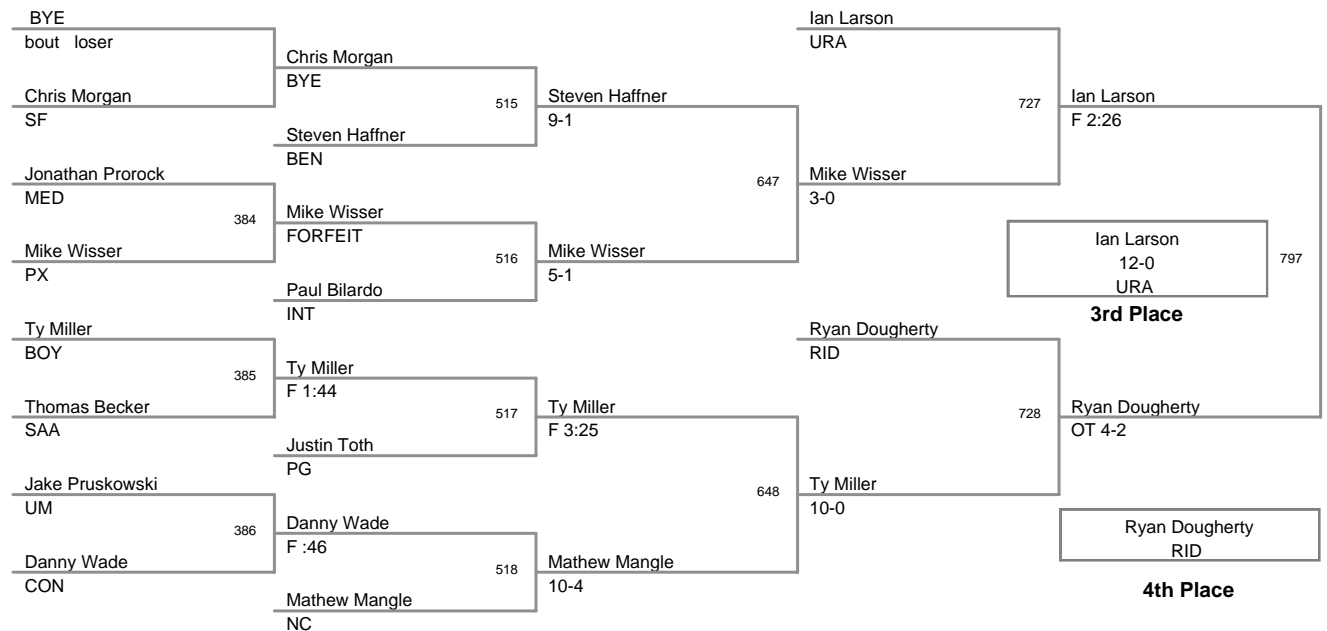

010 ICWL Junior Intermediat
Intermediate

115.0 Lbs