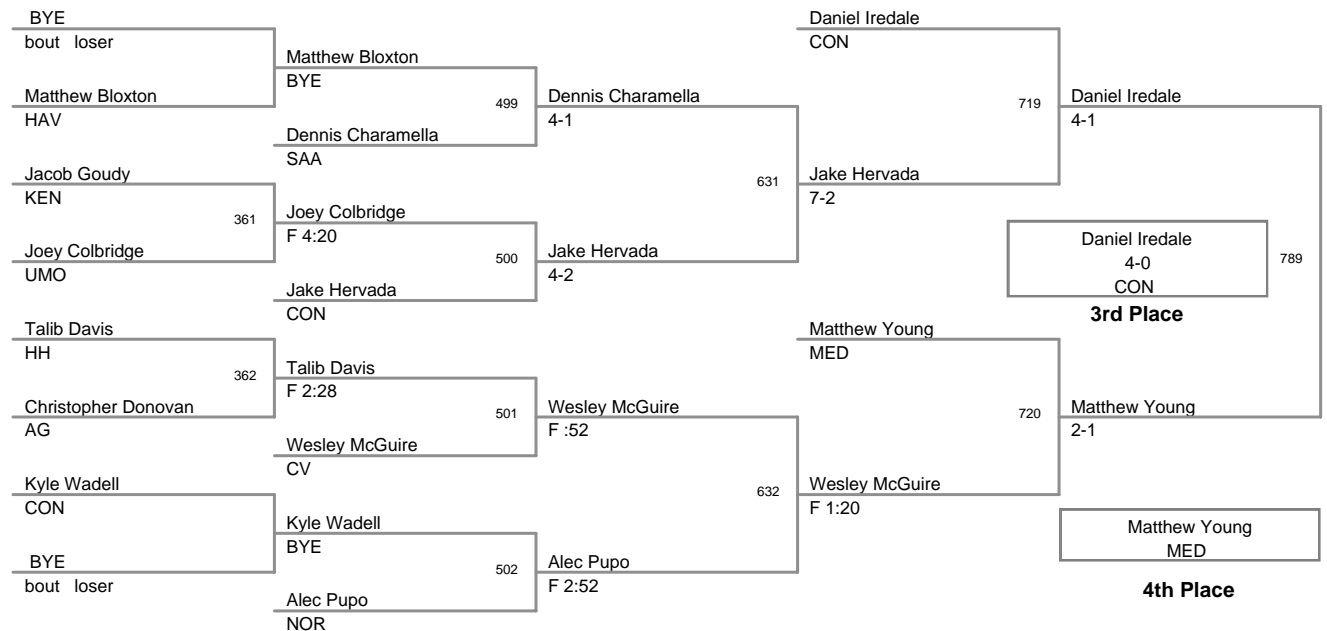

010 ICWL Junior Intermediat
Intermediate

99.5 Lbs