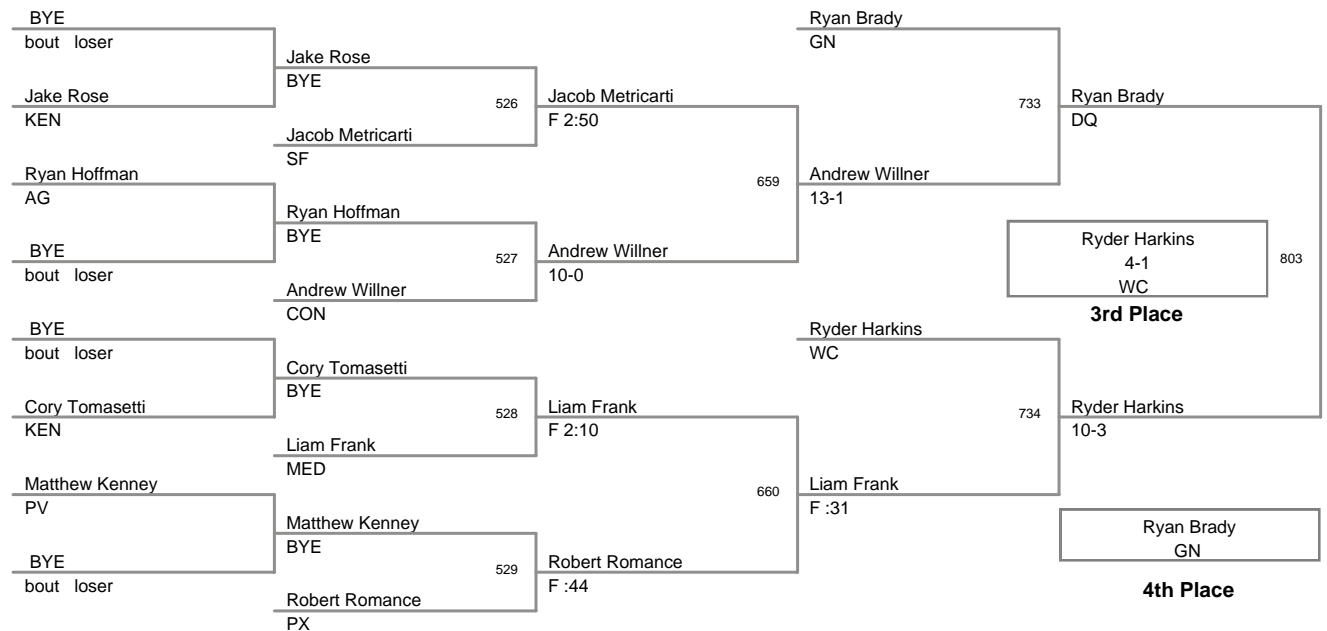

010 ICWL Junior Intermediat
Intermediate

136.0 Lbs