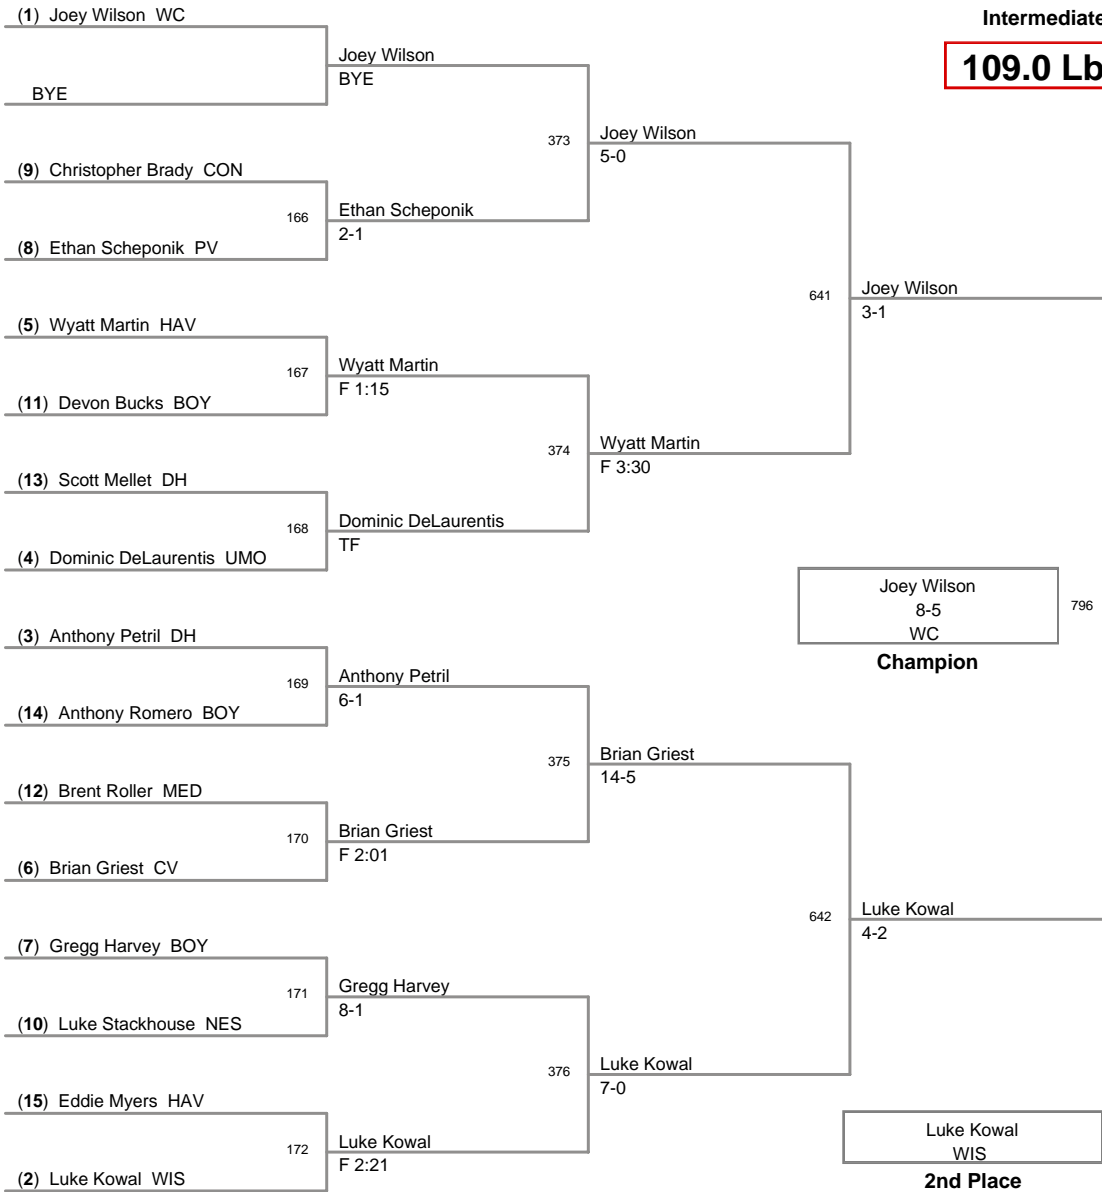

010 ICWL Junior Intermediat
Intermediate

96.0 Lbs

010 ICWL Junior Intermediat
Intermediate

104.0 Lbs

**D10 ICWL Junior Intermediat
Intermediate**

105.0 Lbs

010 ICWL Junior Intermediat
Intermediate

109.0 Lbs