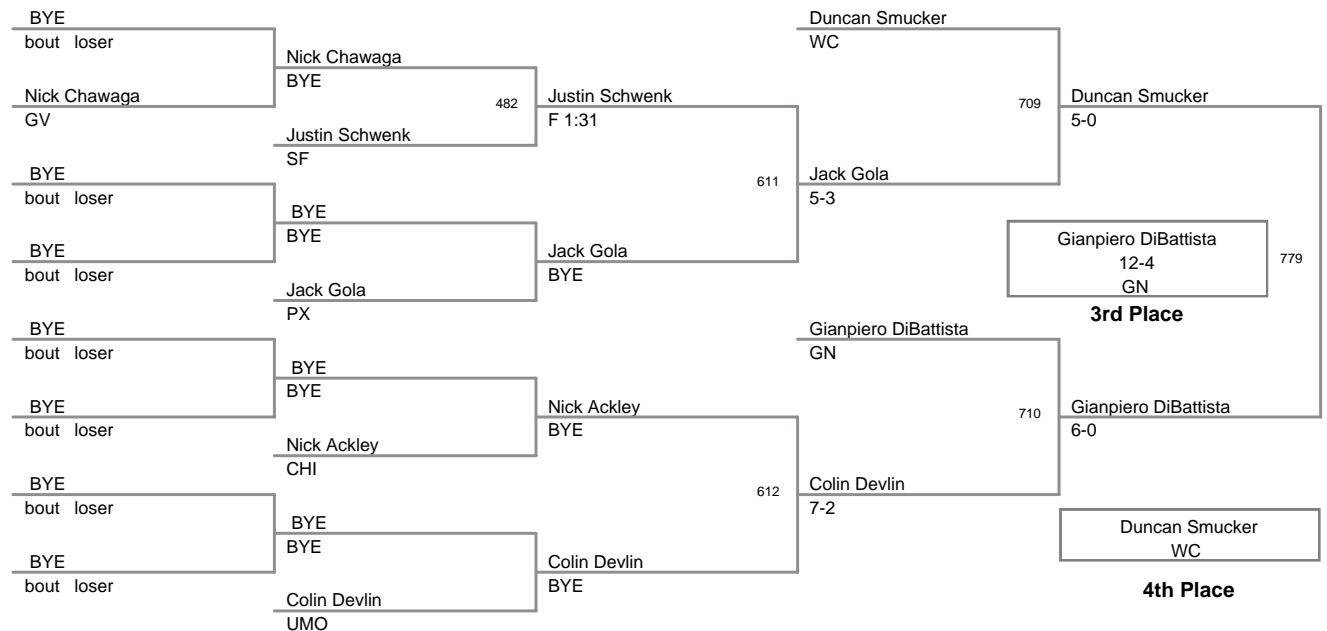

010 ICWL Junior Intermediat
Intermediate

75.0 Lbs

010 ICWL Junior Intermediat
Intermediate

80.0 Lbs

010 ICWL Junior Intermediat
Intermediate

89.0 Lbs

010 ICWL Junior Intermediat
Intermediate

93.5 Lbs