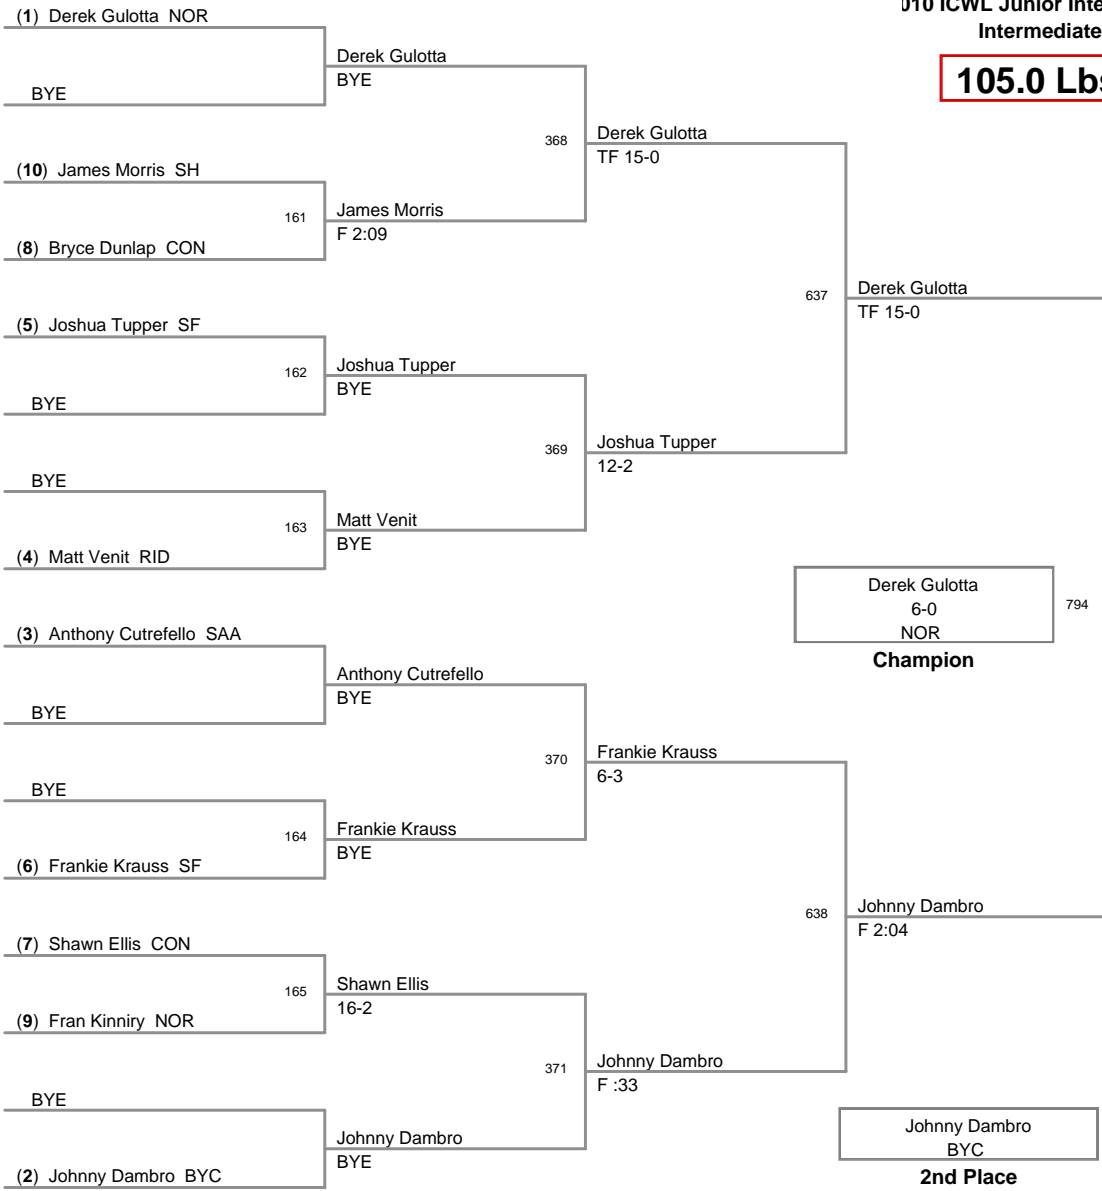

010 ICWL Junior Intermediat
Intermediate

96.0 Lbs

010 ICWL Junior Intermediat
Intermediate

104.0 Lbs

**D10 ICWL Junior Intermediat
Intermediate**

105.0 Lbs

010 ICWL Junior Intermediat
Intermediate

109.0 Lbs