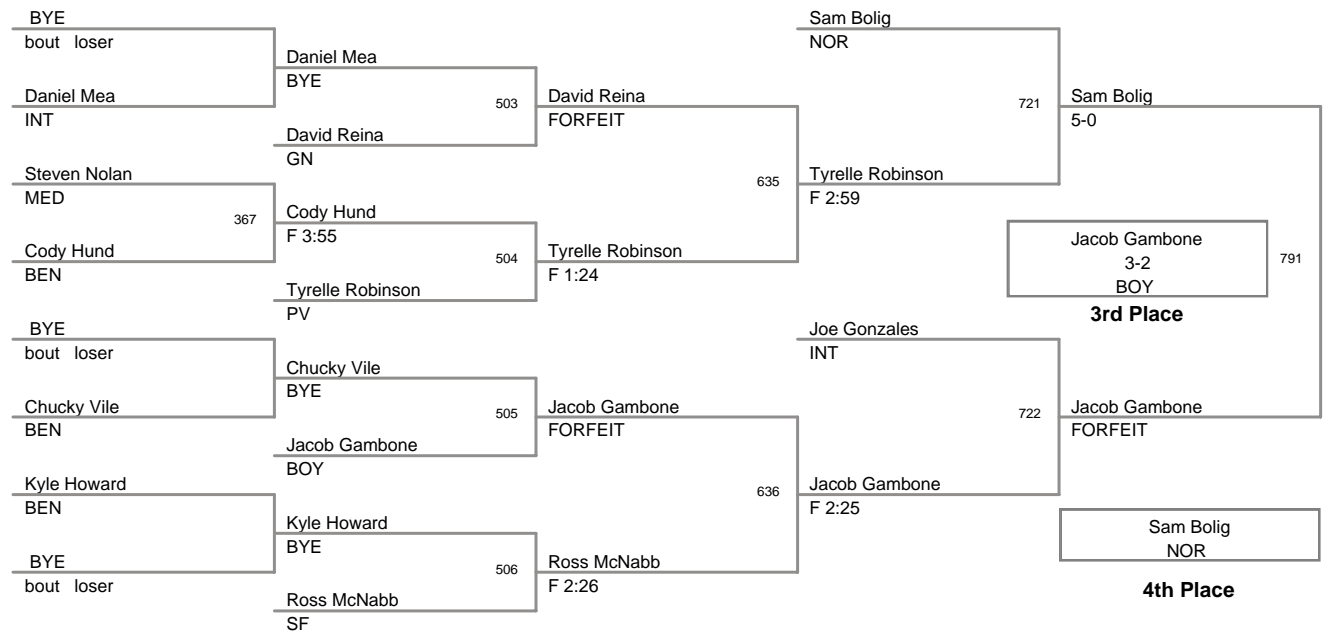

010 ICWL Junior Intermediat
Intermediate

104.0 Lbs