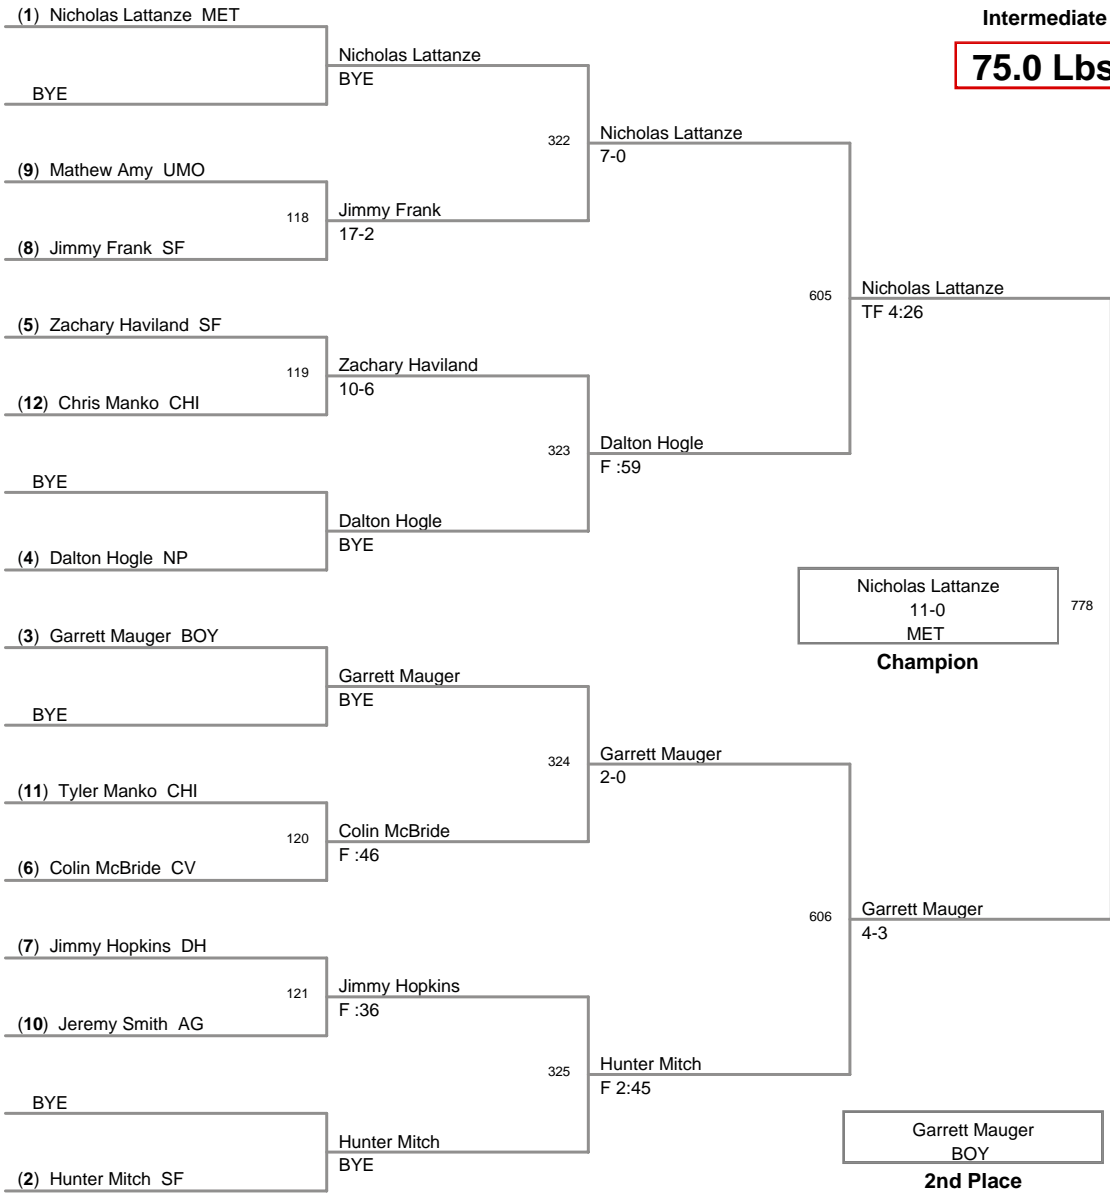

010 ICWL Junior Intermediat
Intermediate

75.0 Lbs

010 ICWL Junior Intermediat
Intermediate

80.0 Lbs

010 ICWL Junior Intermediat
Intermediate

89.0 Lbs

010 ICWL Junior Intermediat
Intermediate

93.5 Lbs

010 ICWL Junior Intermediat
Intermediate

96.0 Lbs

010 ICWL Junior Intermediat
Intermediate

99.5 Lbs

010 ICWL Junior Intermediat
Intermediate

104.0 Lbs

**D10 ICWL Junior Intermediat
Intermediate**

105.0 Lbs