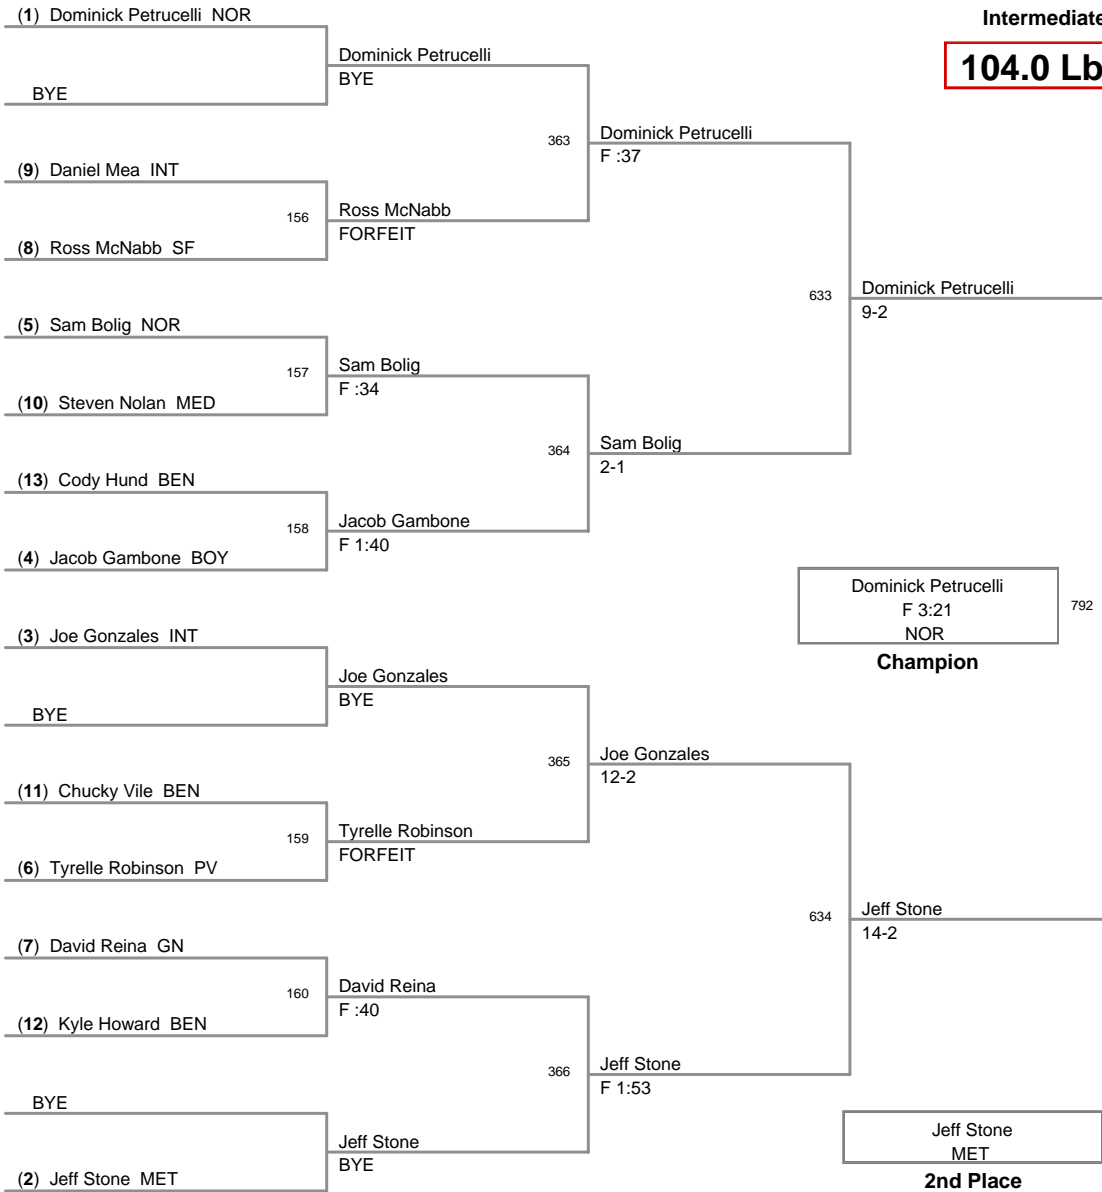

010 ICWL Junior Intermediat
Intermediate

96.0 Lbs

010 ICWL Junior Intermediat
Intermediate

99.5 Lbs

010 ICWL Junior Intermediat
Intermediate

104.0 Lbs

**D10 ICWL Junior Intermediat
Intermediate**

105.0 Lbs