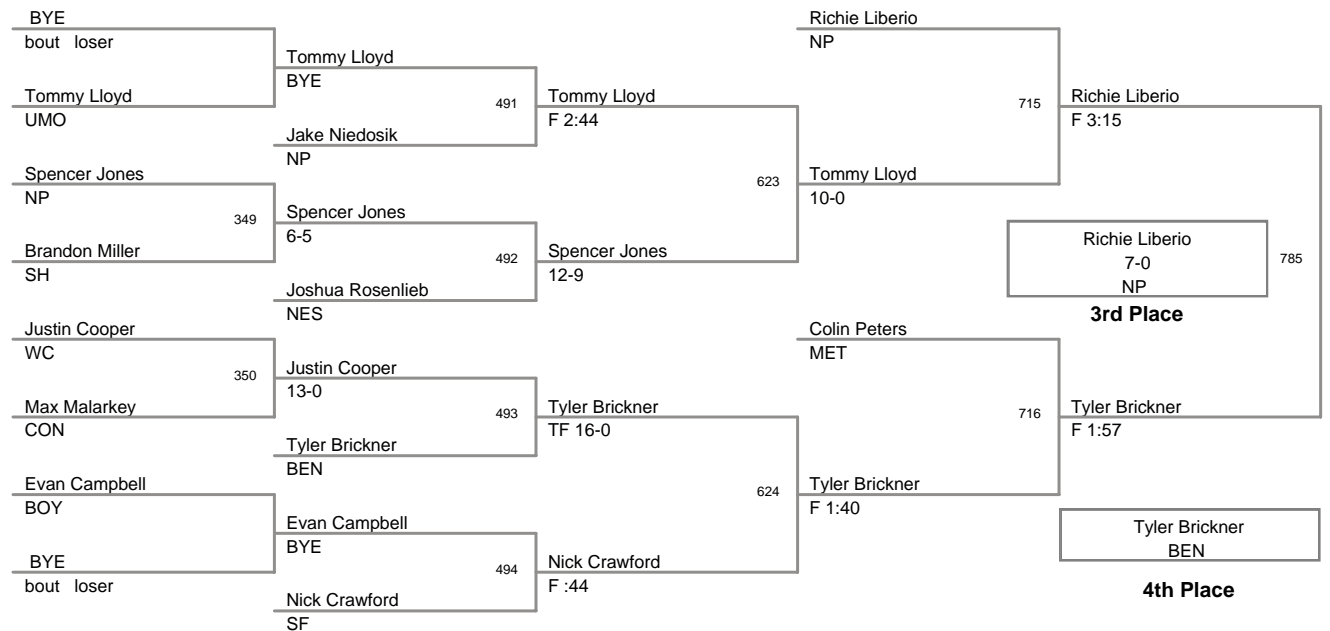

010 ICWL Junior Intermediat
Intermediate

75.0 Lbs

010 ICWL Junior Intermediat
Intermediate

80.0 Lbs

010 ICWL Junior Intermediat
Intermediate

89.0 Lbs

010 ICWL Junior Intermediat
Intermediate

93.5 Lbs