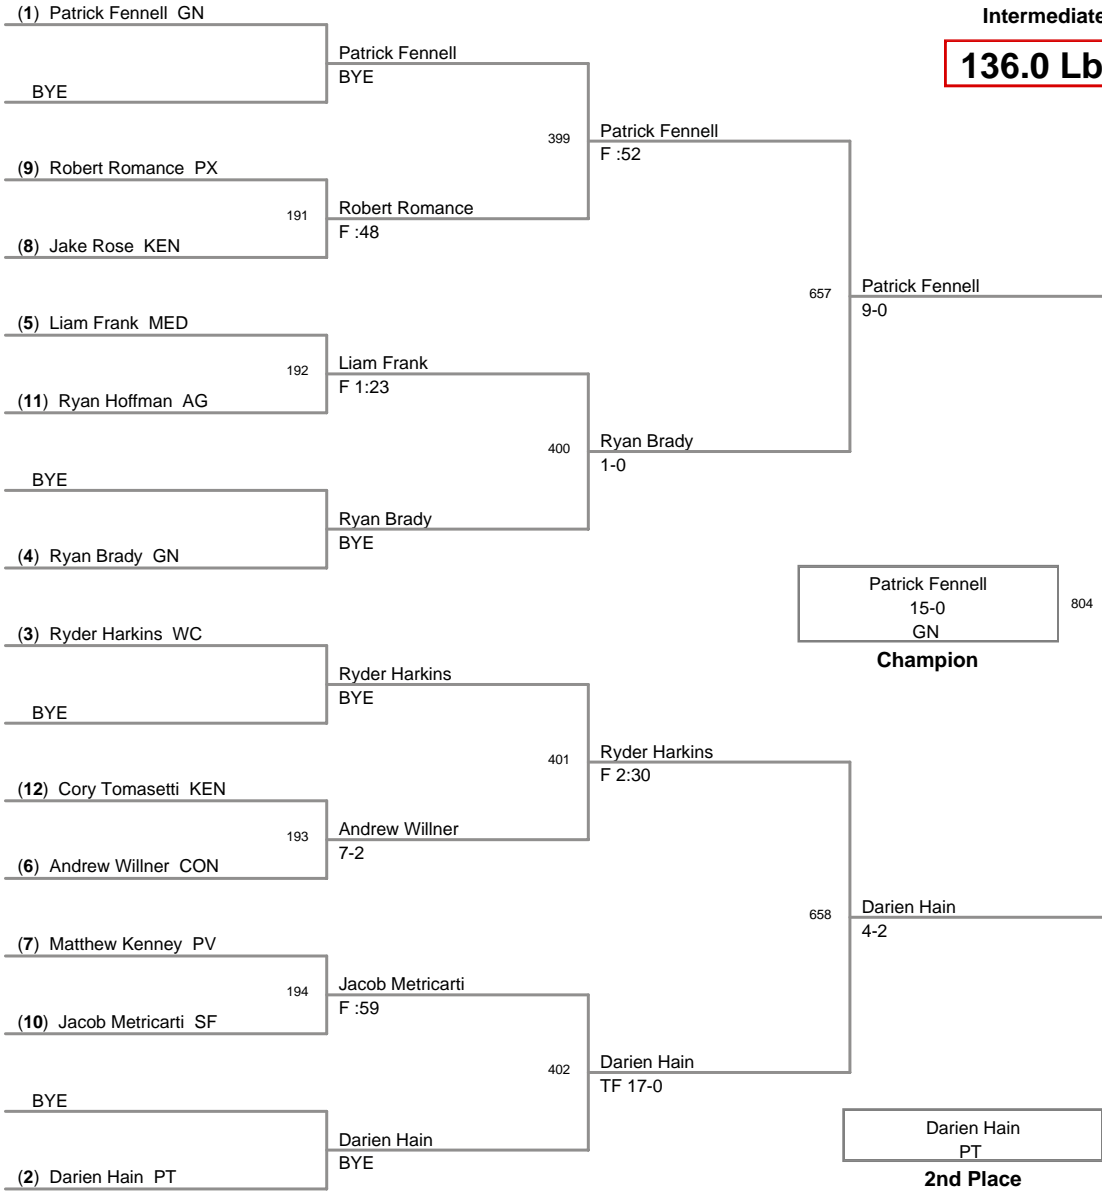

010 ICWL Junior Intermediat
Intermediate

136.0 Lbs