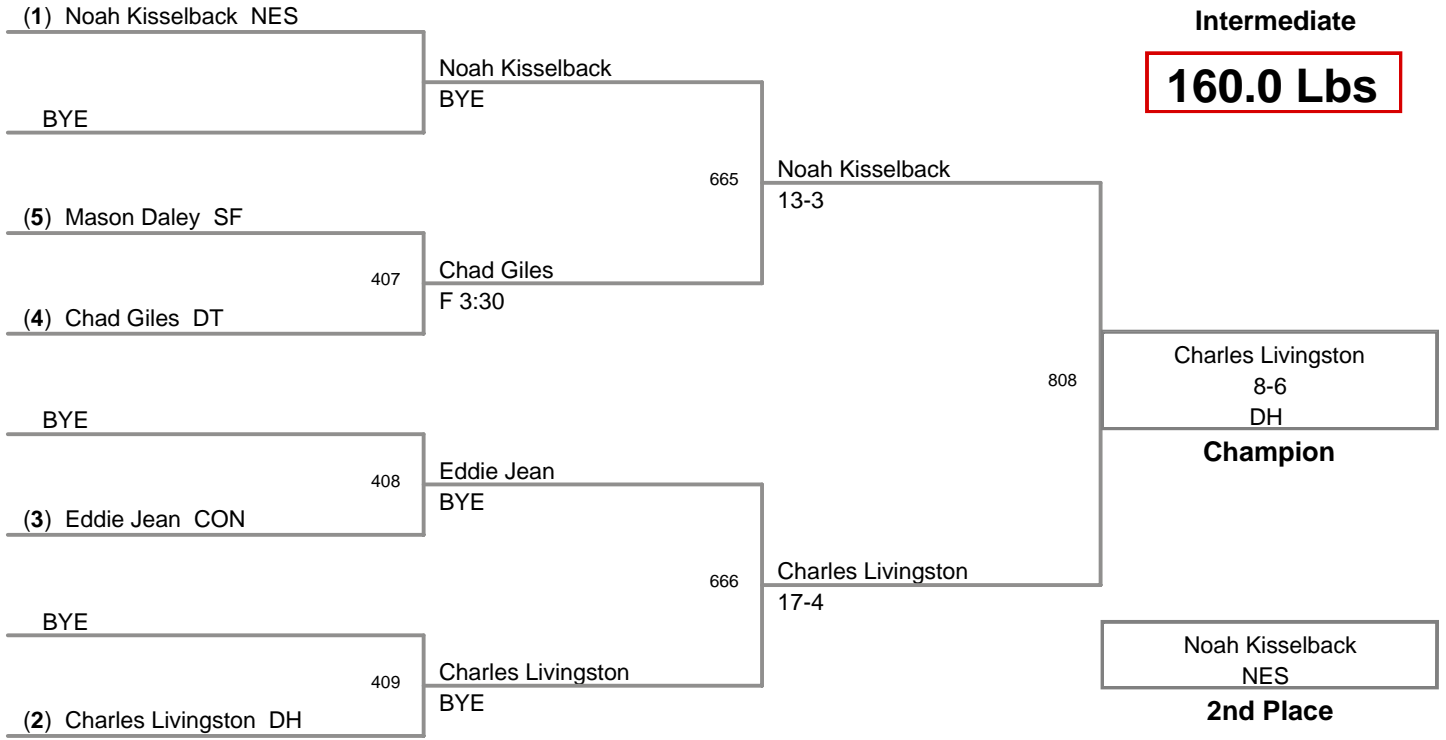

010 ICWL Junior Intermediat
Intermediate

160.0 Lbs