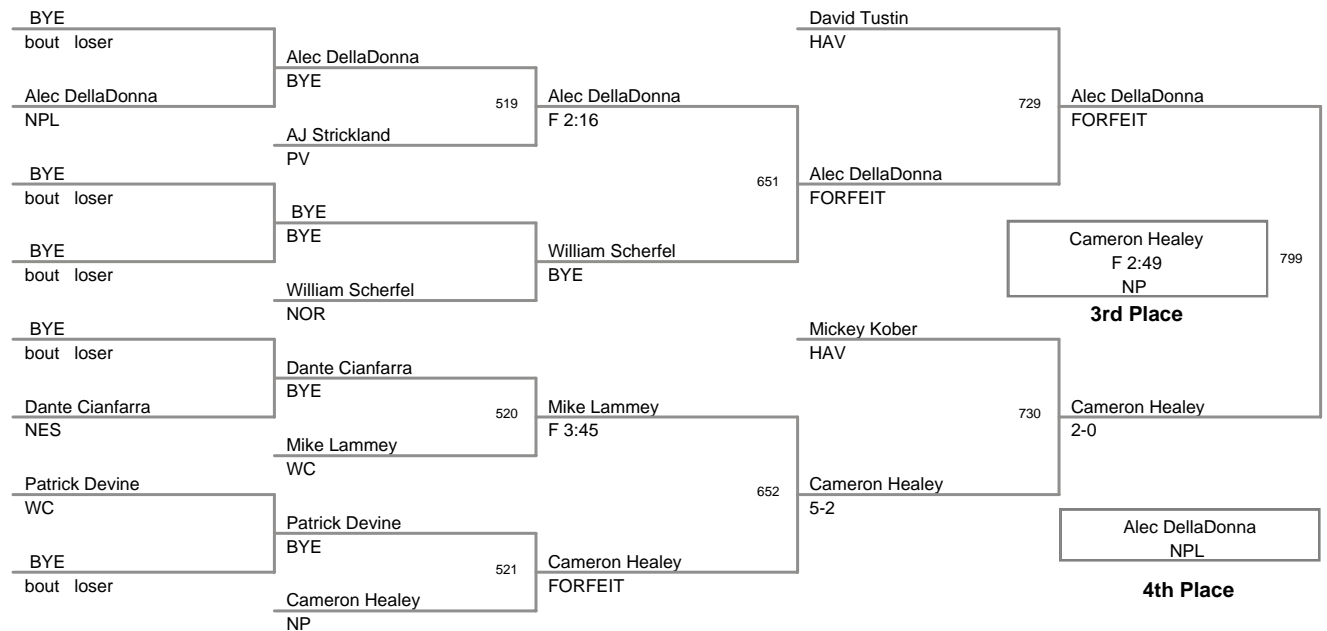

010 ICWL Junior Intermediat
Intermediate

120.0 Lbs