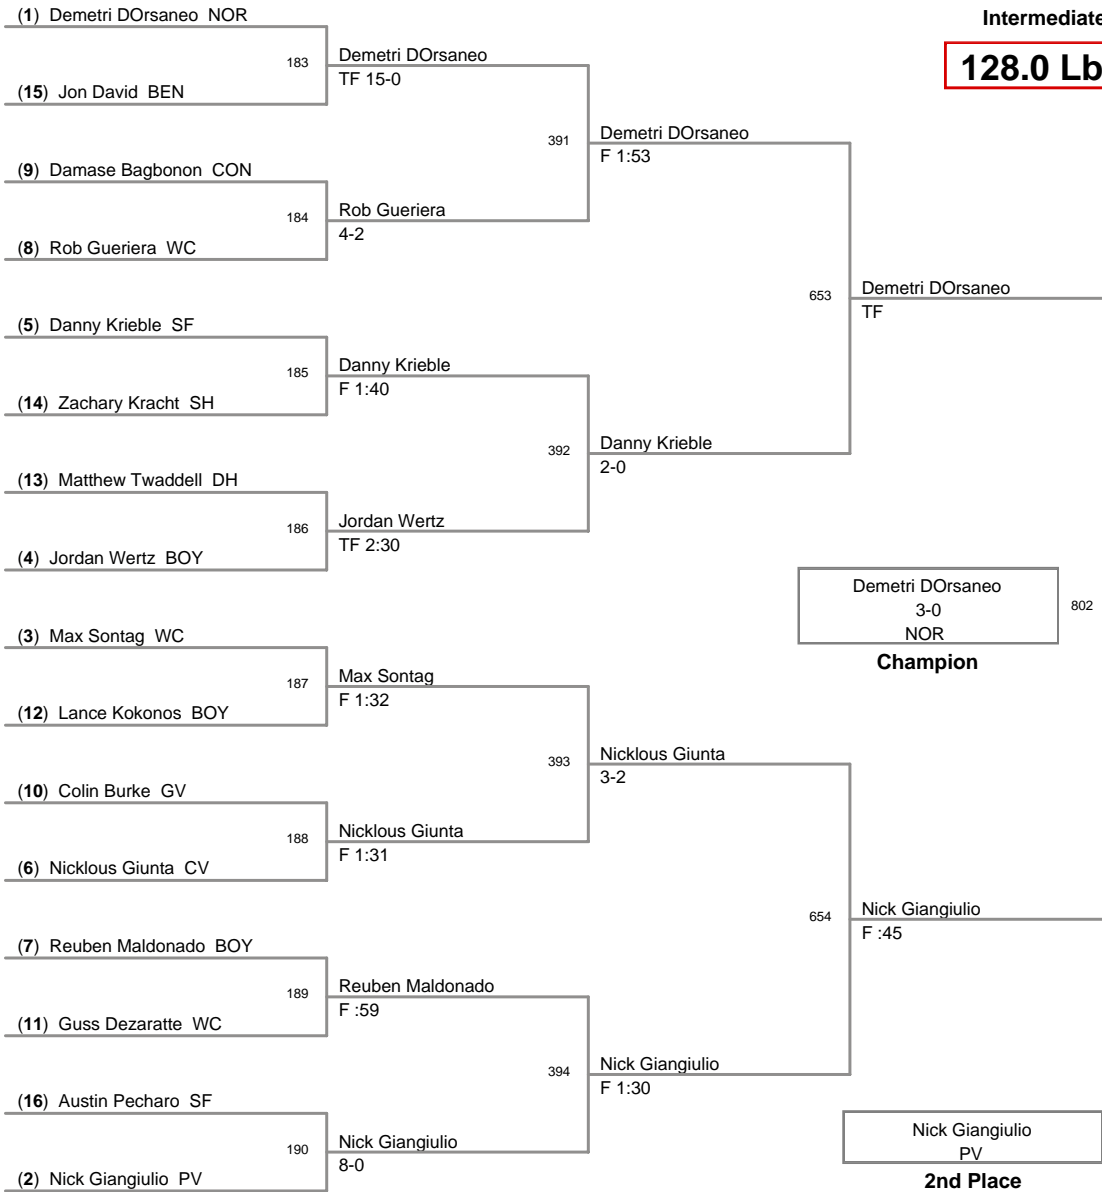

010 ICWL Junior Intermediat
Intermediate

115.0 Lbs

010 ICWL Junior Intermediat
Intermediate

120.0 Lbs

010 ICWL Junior Intermediat
Intermediate

128.0 Lbs

010 ICWL Junior Intermediat
Intermediate

136.0 Lbs