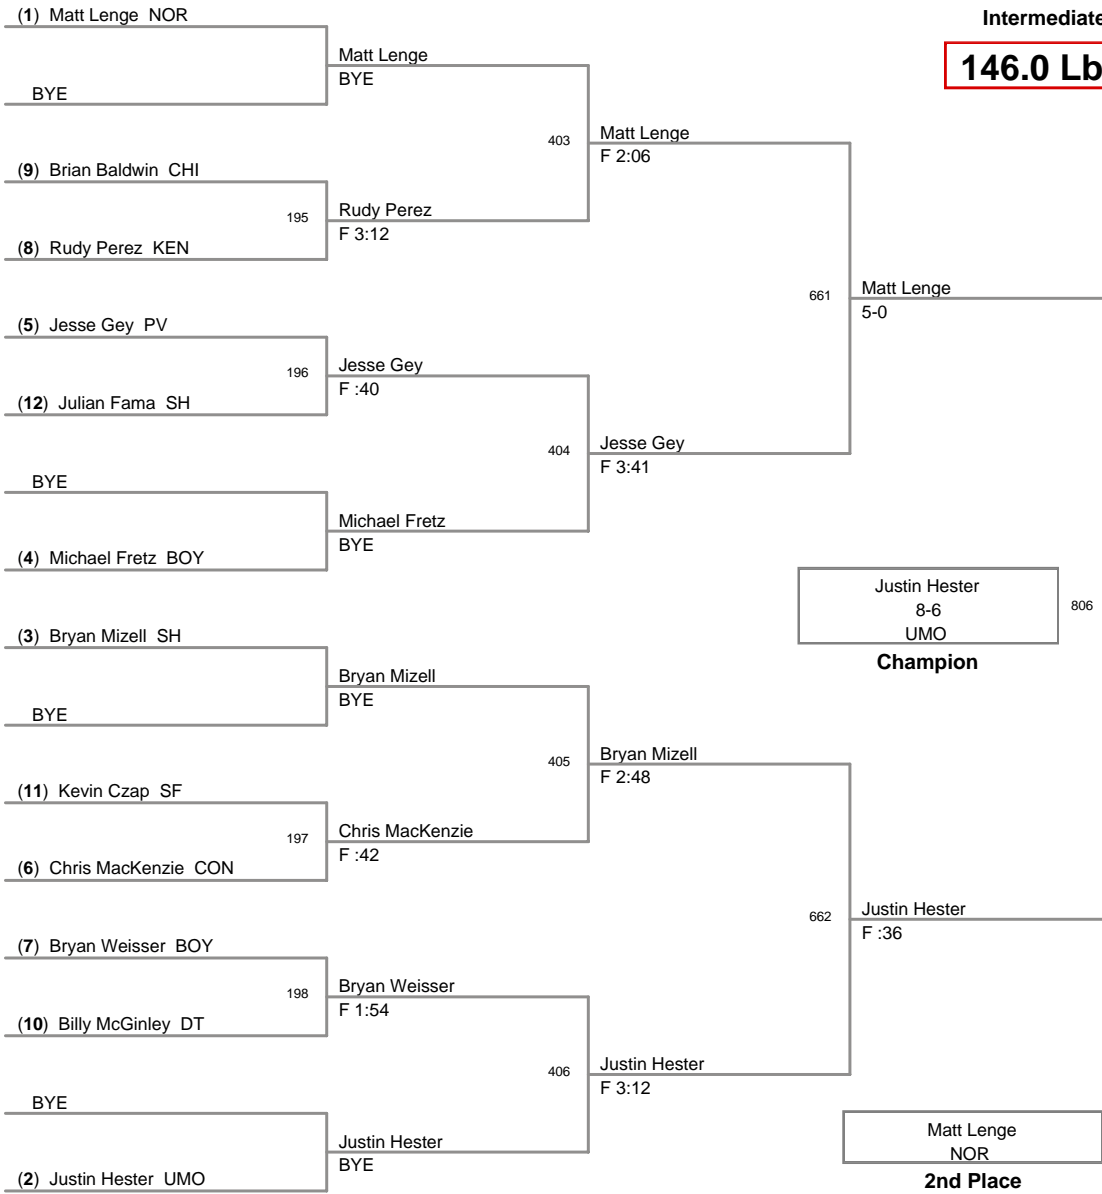

010 ICWL Junior Intermediat
Intermediate

146.0 Lbs