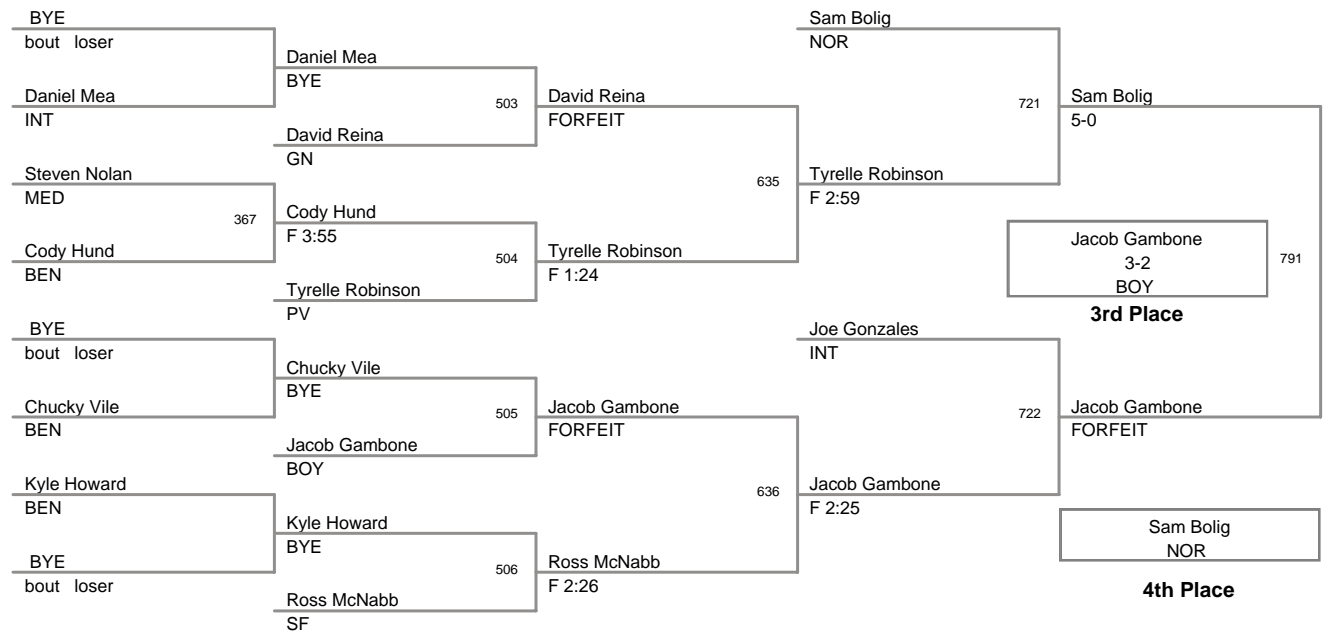

010 ICWL Junior Intermediat
Intermediate

96.0 Lbs

010 ICWL Junior Intermediat
Intermediate

99.5 Lbs

010 ICWL Junior Intermediat
Intermediate

104.0 Lbs

**D10 ICWL Junior Intermediat
Intermediate**

105.0 Lbs