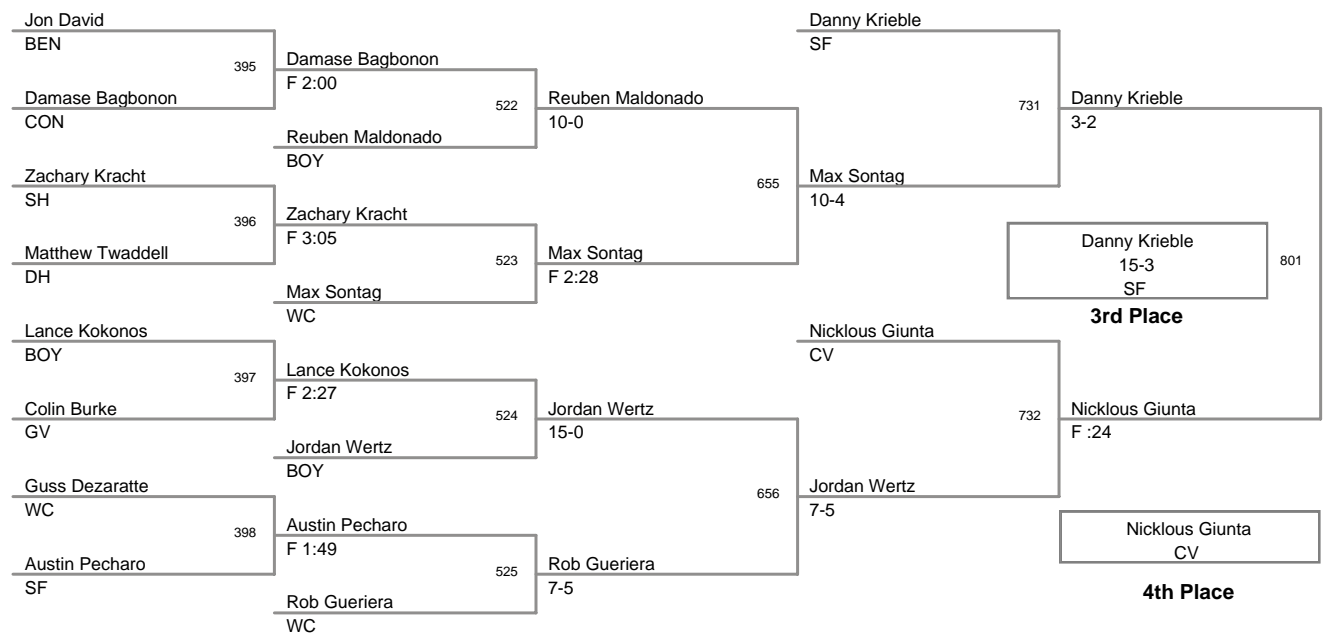

010 ICWL Junior Intermediat
Intermediate

115.0 Lbs

010 ICWL Junior Intermediat
Intermediate

120.0 Lbs

010 ICWL Junior Intermediat
Intermediate

128.0 Lbs

010 ICWL Junior Intermediat
Intermediate

136.0 Lbs