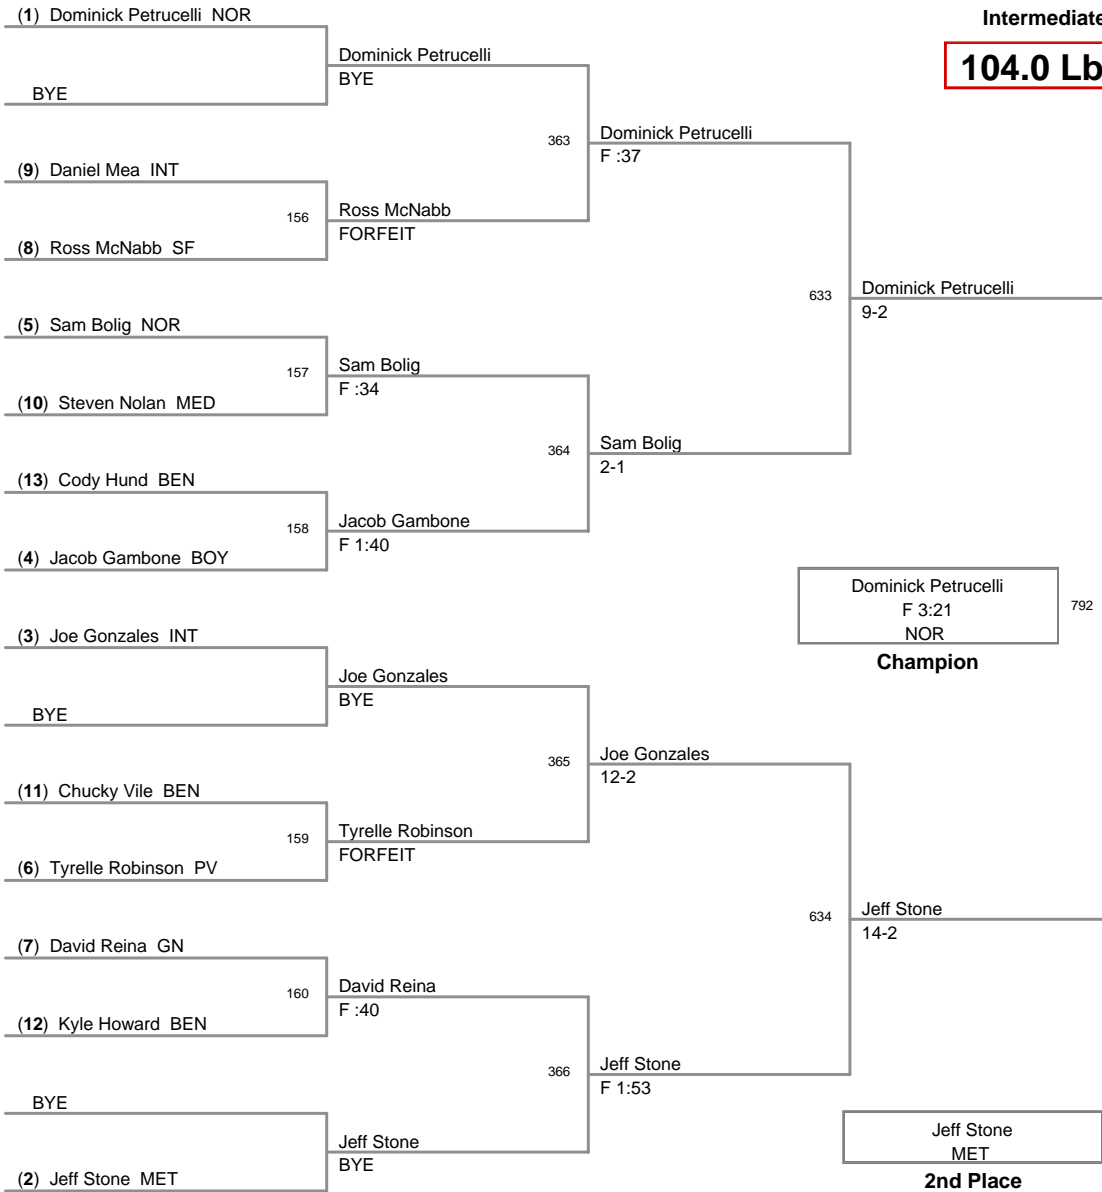

010 ICWL Junior Intermediat
Intermediate

104.0 Lbs