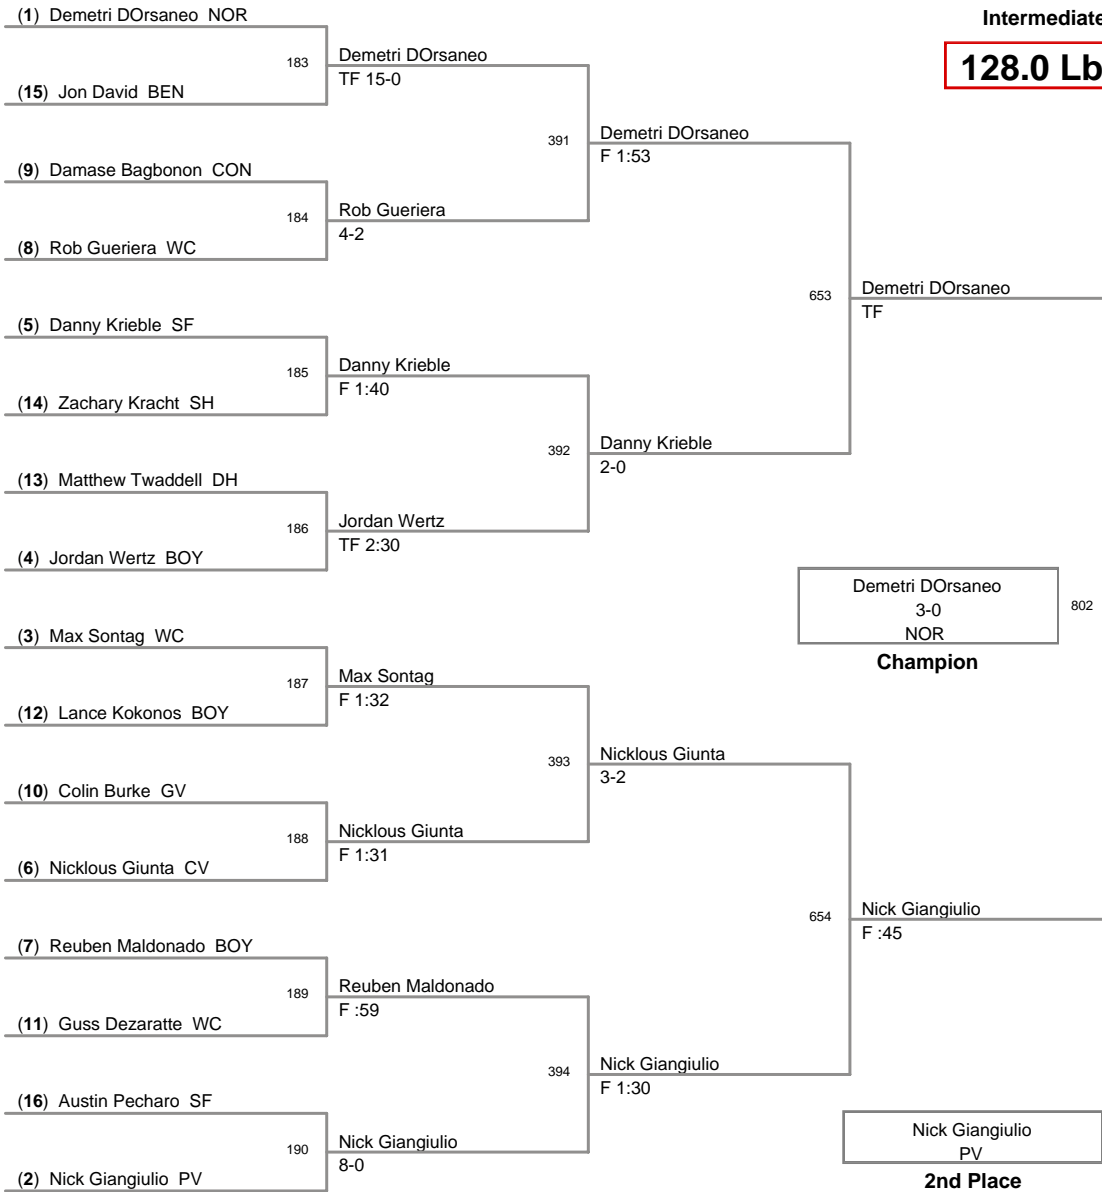

010 ICWL Junior Intermediat
Intermediate

109.0 Lbs

010 ICWL Junior Intermediat
Intermediate

115.0 Lbs

010 ICWL Junior Intermediat
Intermediate

120.0 Lbs

010 ICWL Junior Intermediat
Intermediate

128.0 Lbs