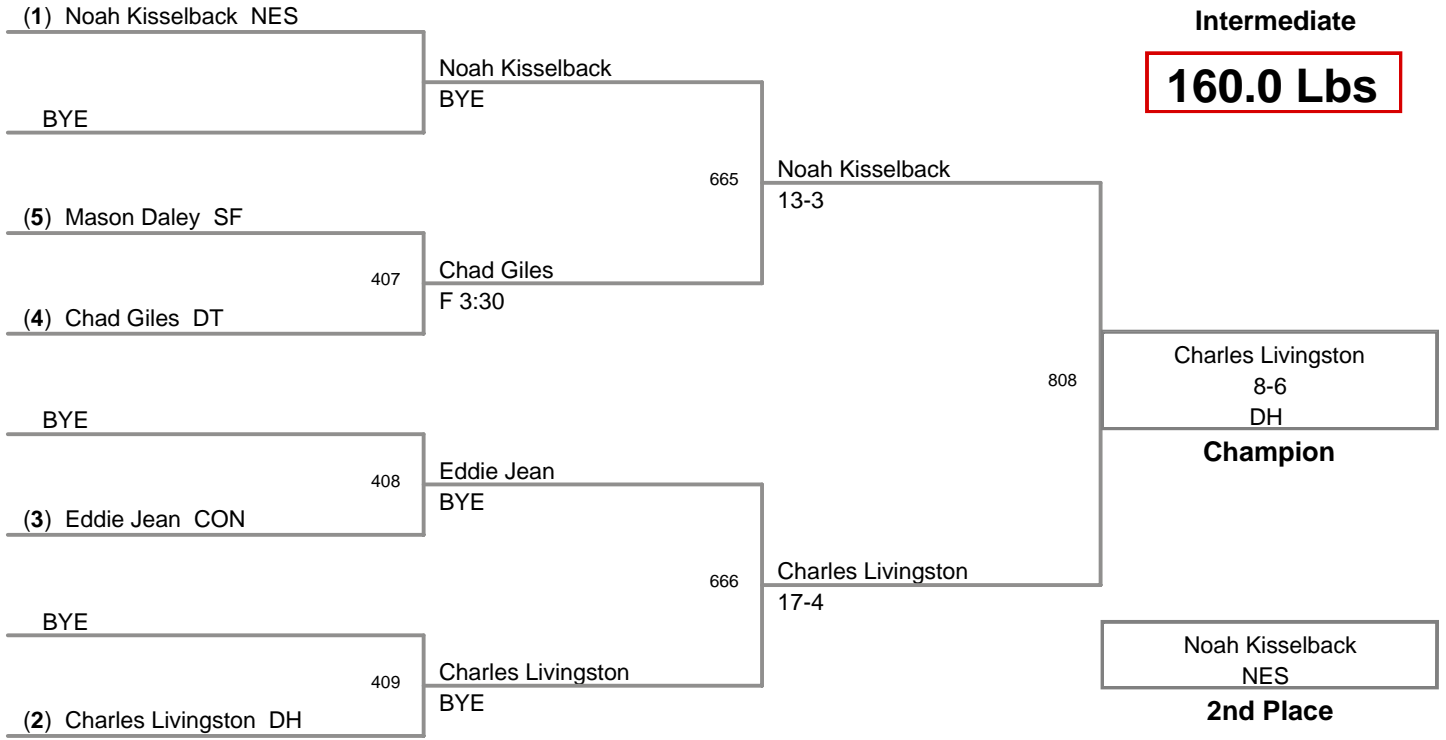

010 ICWL Junior Intermediat
Intermediate

136.0 Lbs

010 ICWL Junior Intermediat
Intermediate

146.0 Lbs

010 ICWL Junior Intermediat
Intermediate

160.0 Lbs

010 ICWL Junior Intermediat
Intermediate

233.0 Lbs