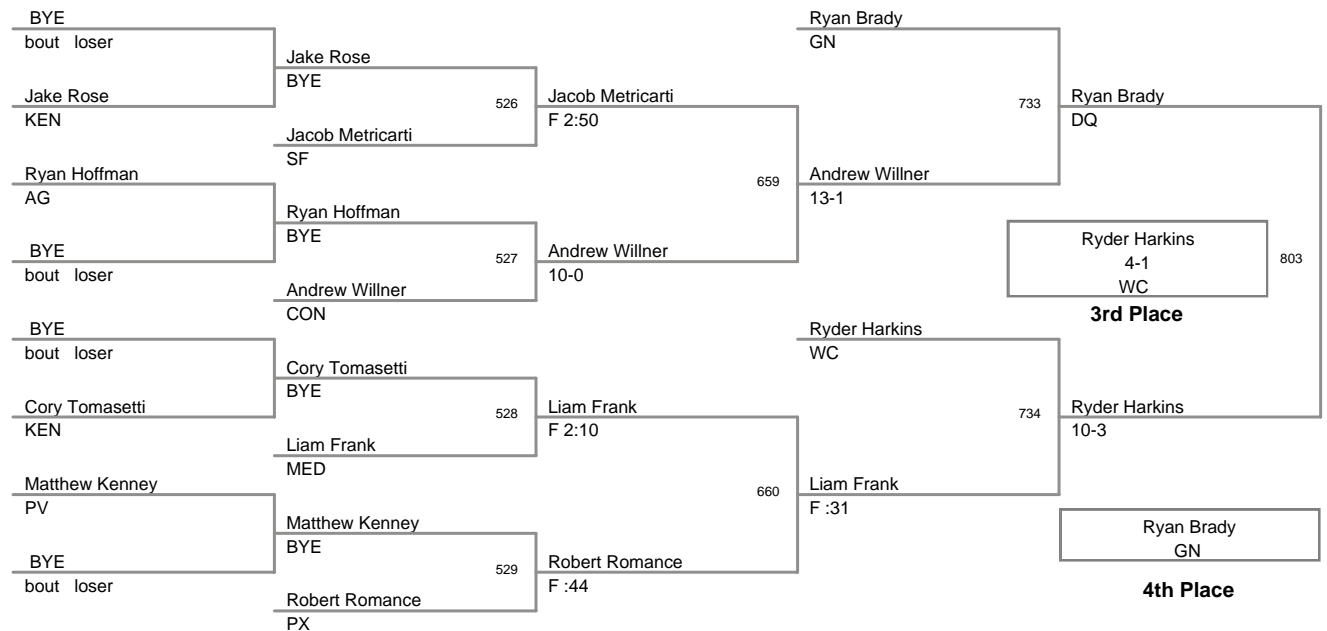

010 ICWL Junior Intermediat
Intermediate

115.0 Lbs

010 ICWL Junior Intermediat
Intermediate

120.0 Lbs

010 ICWL Junior Intermediat
Intermediate

128.0 Lbs

010 ICWL Junior Intermediat
Intermediate

136.0 Lbs