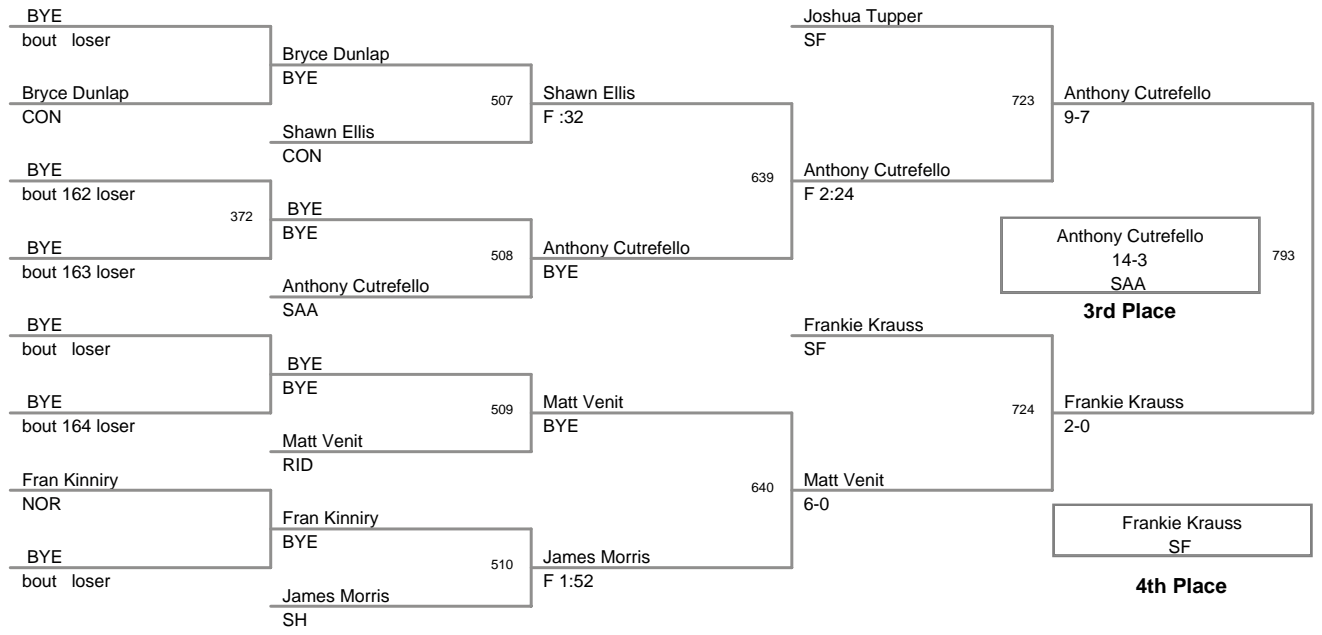

010 ICWL Junior Intermediat
Intermediate

96.0 Lbs

010 ICWL Junior Intermediat
Intermediate

99.5 Lbs

010 ICWL Junior Intermediat
Intermediate

104.0 Lbs

**D10 ICWL Junior Intermediat
Intermediate**

105.0 Lbs