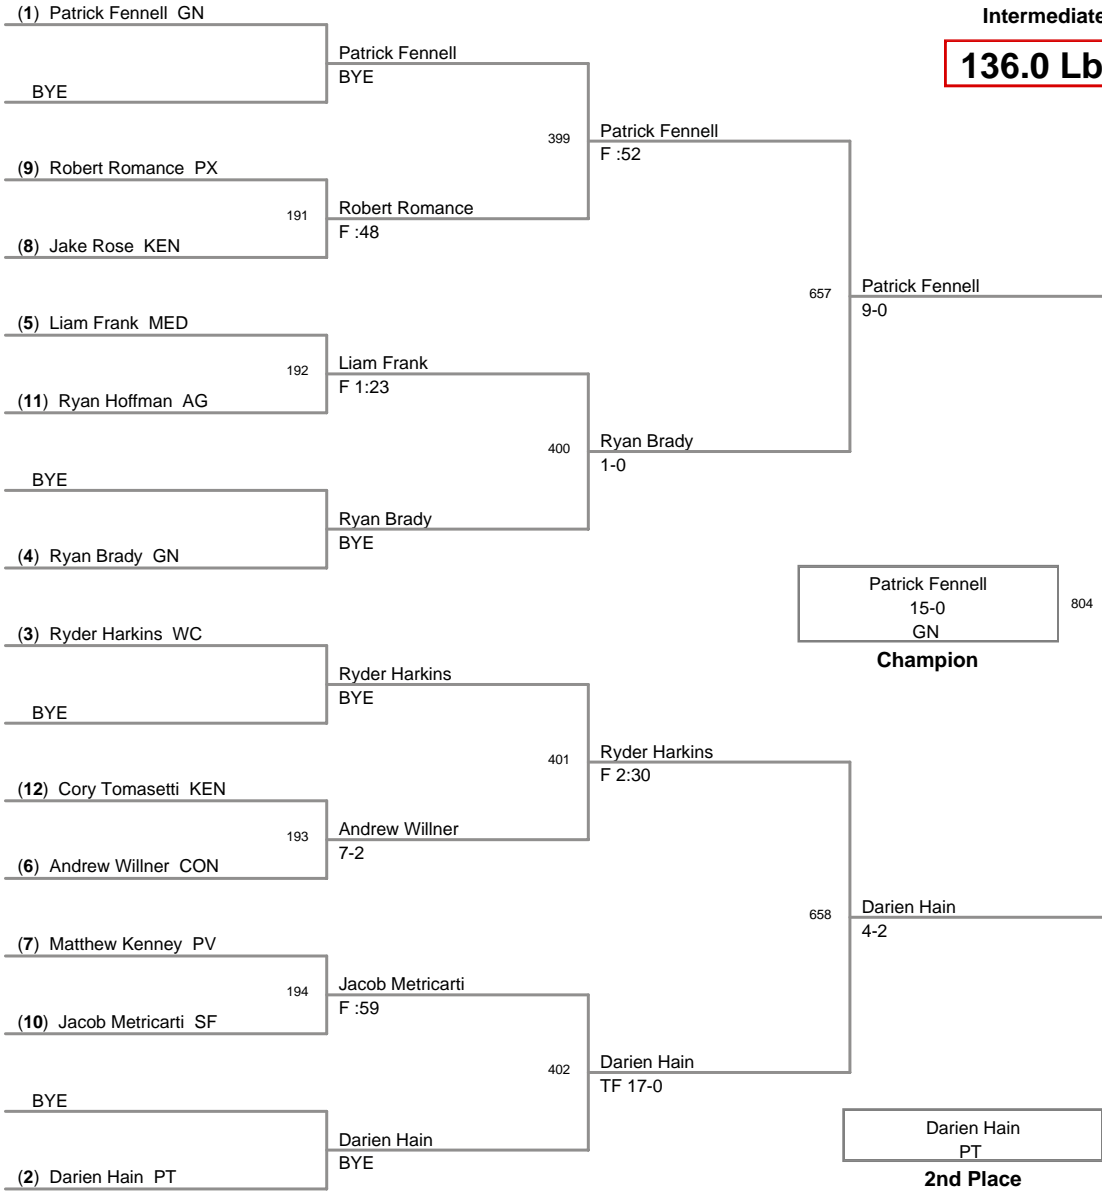

010 ICWL Junior Intermediat
Intermediate

96.0 Lbs

010 ICWL Junior Intermediat
Intermediate

104.0 Lbs

**D10 ICWL Junior Intermediat
Intermediate**

105.0 Lbs

010 ICWL Junior Intermediat
Intermediate

109.0 Lbs

010 ICWL Junior Intermediat
Intermediate

115.0 Lbs

010 ICWL Junior Intermediat
Intermediate

120.0 Lbs

010 ICWL Junior Intermediat
Intermediate

128.0 Lbs

010 ICWL Junior Intermediat
Intermediate

136.0 Lbs