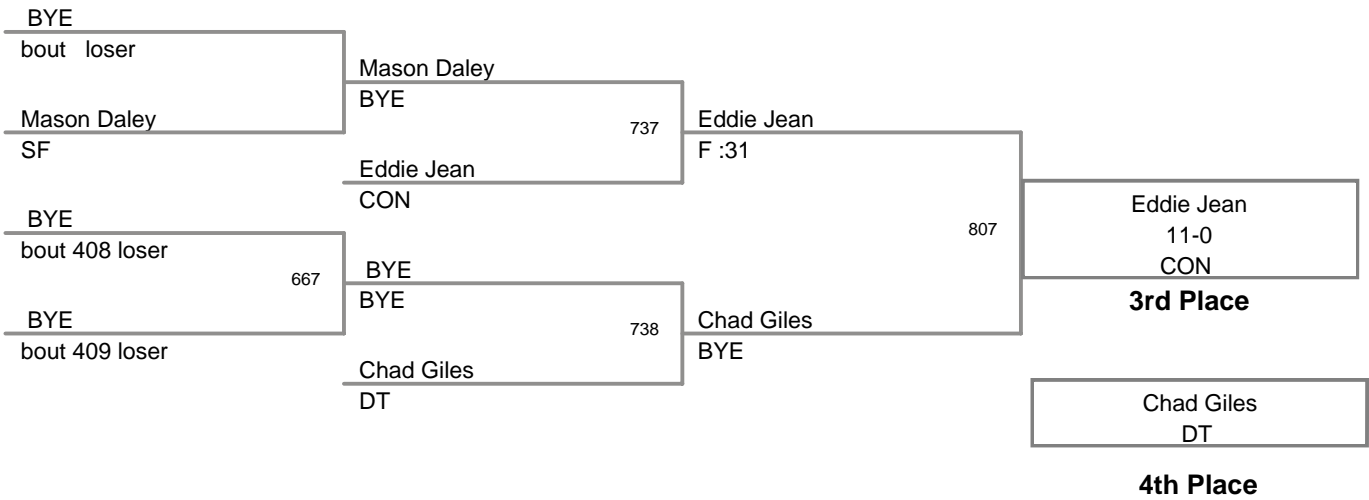

010 ICWL Junior Intermediat
Intermediate

136.0 Lbs

010 ICWL Junior Intermediat
Intermediate

146.0 Lbs

010 ICWL Junior Intermediat
Intermediate

160.0 Lbs

010 ICWL Junior Intermediat
Intermediate

233.0 Lbs