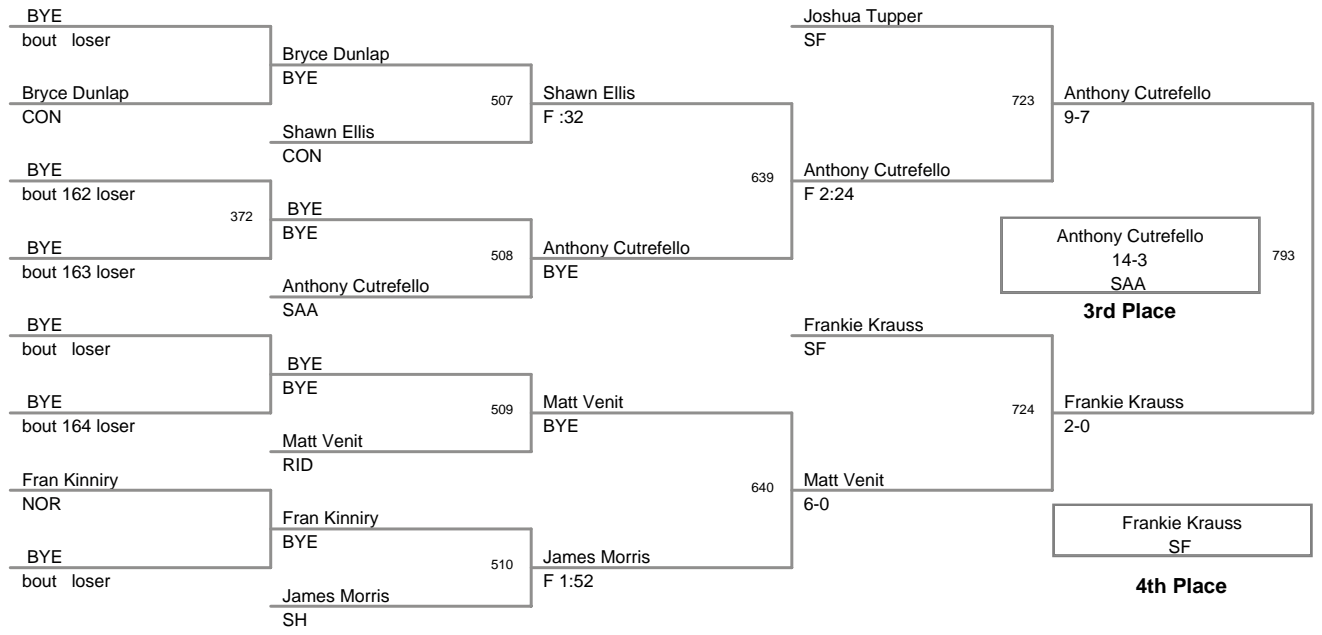

010 ICWL Junior Intermediat
Intermediate

96.0 Lbs

010 ICWL Junior Intermediat
Intermediate

104.0 Lbs

**D10 ICWL Junior Intermediat
Intermediate**

105.0 Lbs

010 ICWL Junior Intermediat
Intermediate

109.0 Lbs