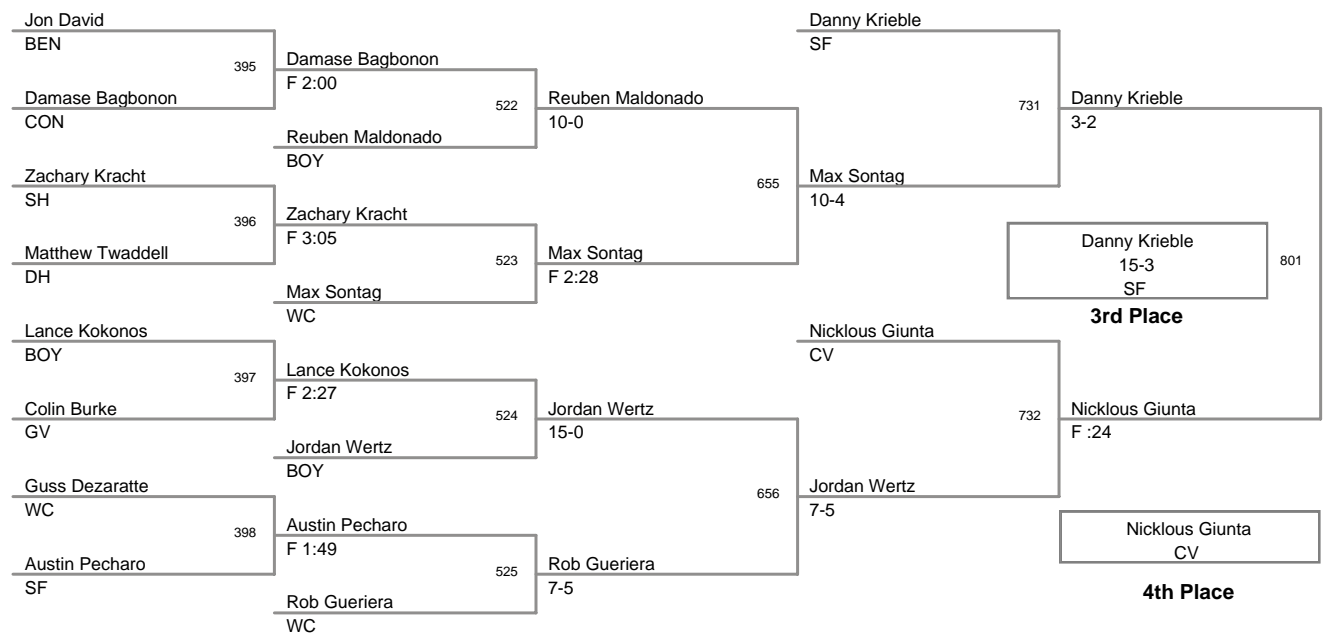

010 ICWL Junior Intermediat
Intermediate

109.0 Lbs

010 ICWL Junior Intermediat
Intermediate

115.0 Lbs

010 ICWL Junior Intermediat
Intermediate

120.0 Lbs

010 ICWL Junior Intermediat
Intermediate

128.0 Lbs