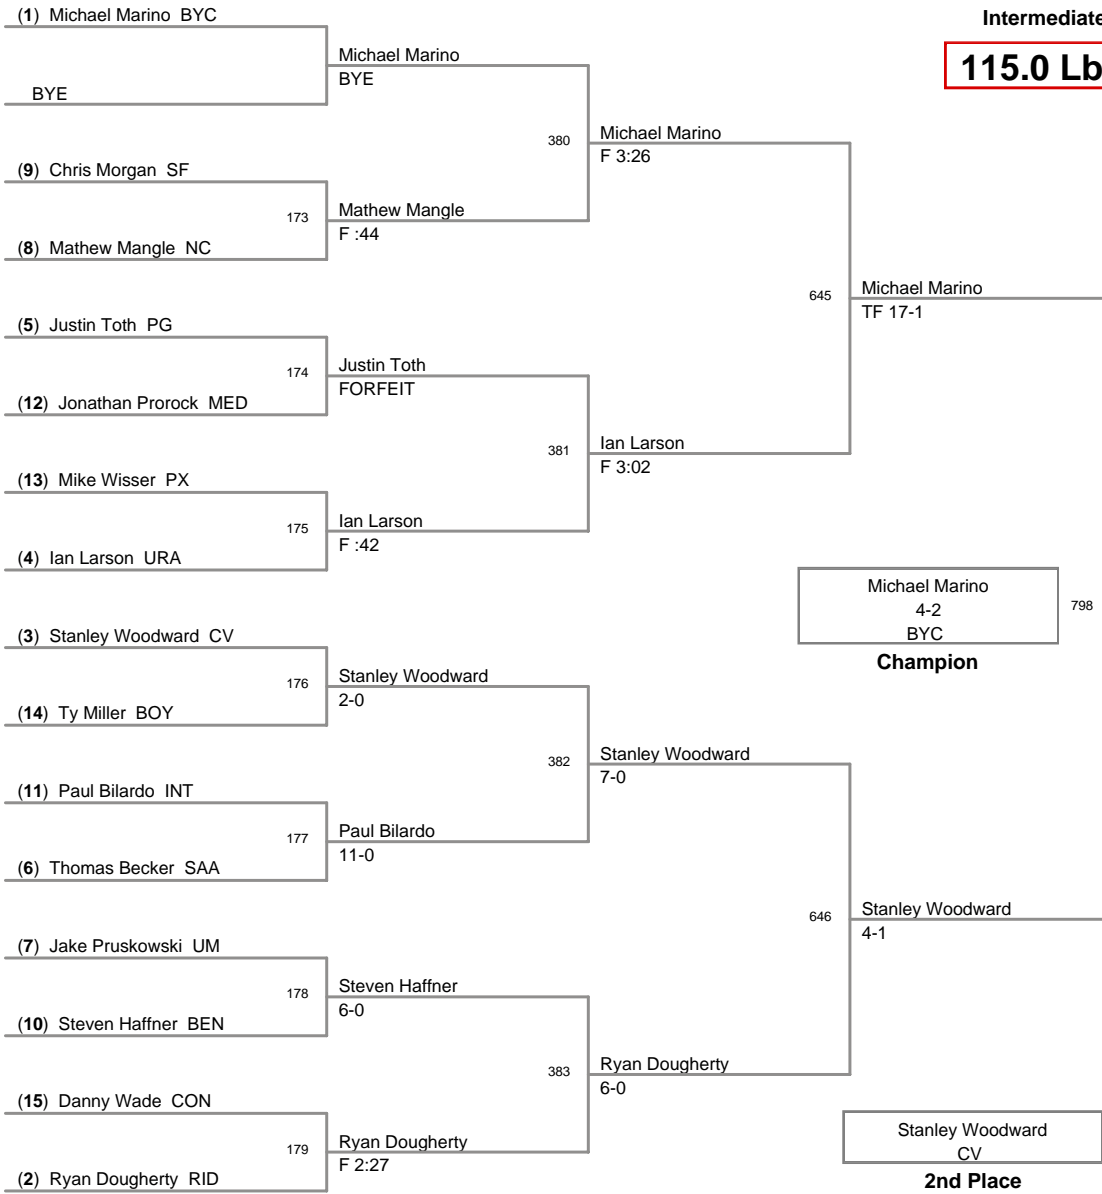

010 ICWL Junior Intermediat
Intermediate

96.0 Lbs

010 ICWL Junior Intermediat
Intermediate

104.0 Lbs

**D10 ICWL Junior Intermediat
Intermediate**

105.0 Lbs

010 ICWL Junior Intermediat
Intermediate

109.0 Lbs

010 ICWL Junior Intermediat
Intermediate

115.0 Lbs

010 ICWL Junior Intermediat
Intermediate

120.0 Lbs

010 ICWL Junior Intermediat
Intermediate

128.0 Lbs

010 ICWL Junior Intermediat
Intermediate

136.0 Lbs