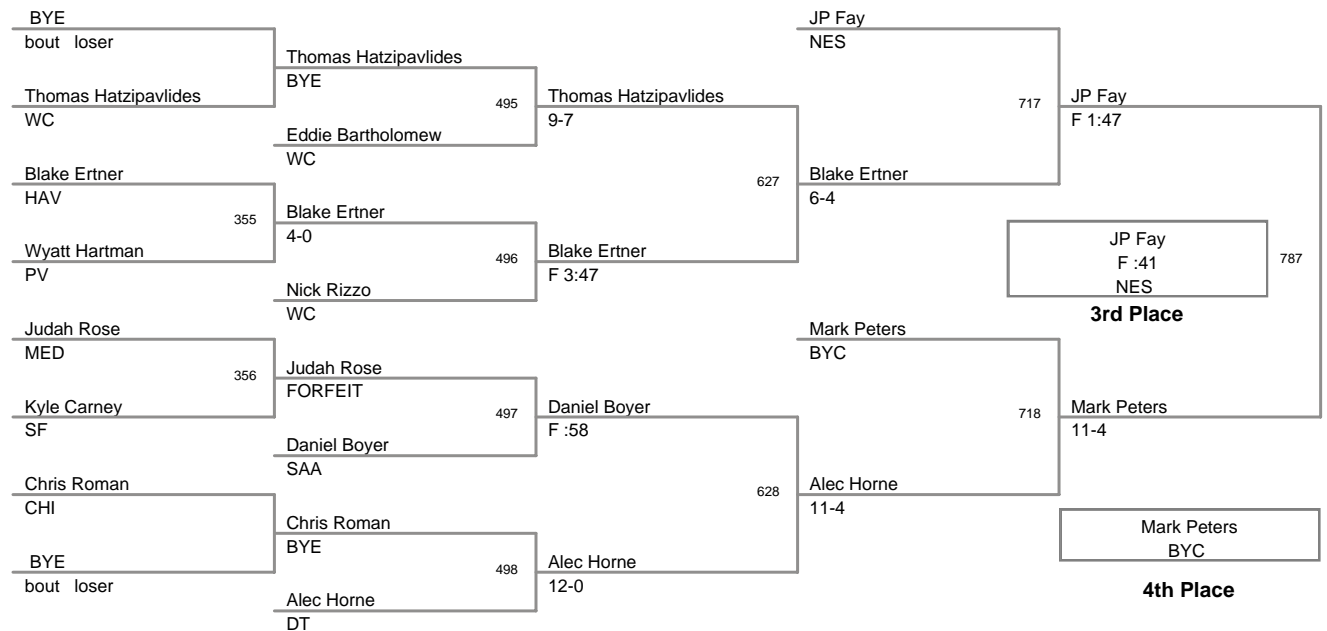

010 ICWL Junior Intermediat
Intermediate

96.0 Lbs