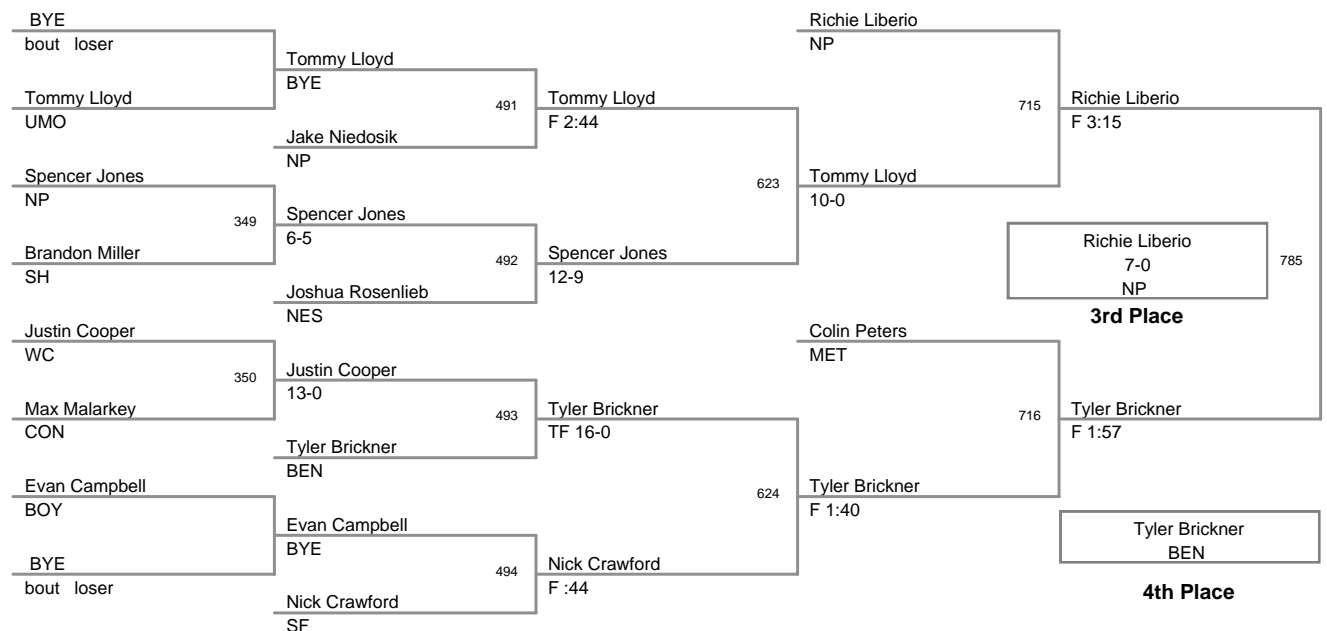

010 ICWL Junior Intermediat
Intermediate

75.0 Lbs

010 ICWL Junior Intermediat
Intermediate

84.5 Lbs

010 ICWL Junior Intermediat
Intermediate

89.0 Lbs

010 ICWL Junior Intermediat
Intermediate

93.5 Lbs