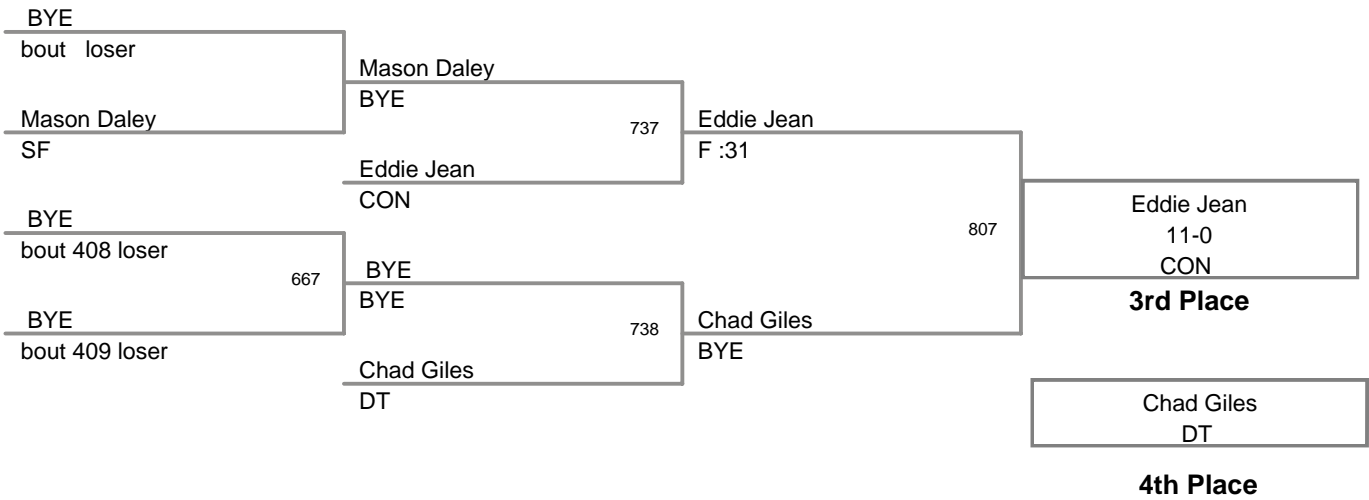

010 ICWL Junior Intermediat
Intermediate

160.0 Lbs