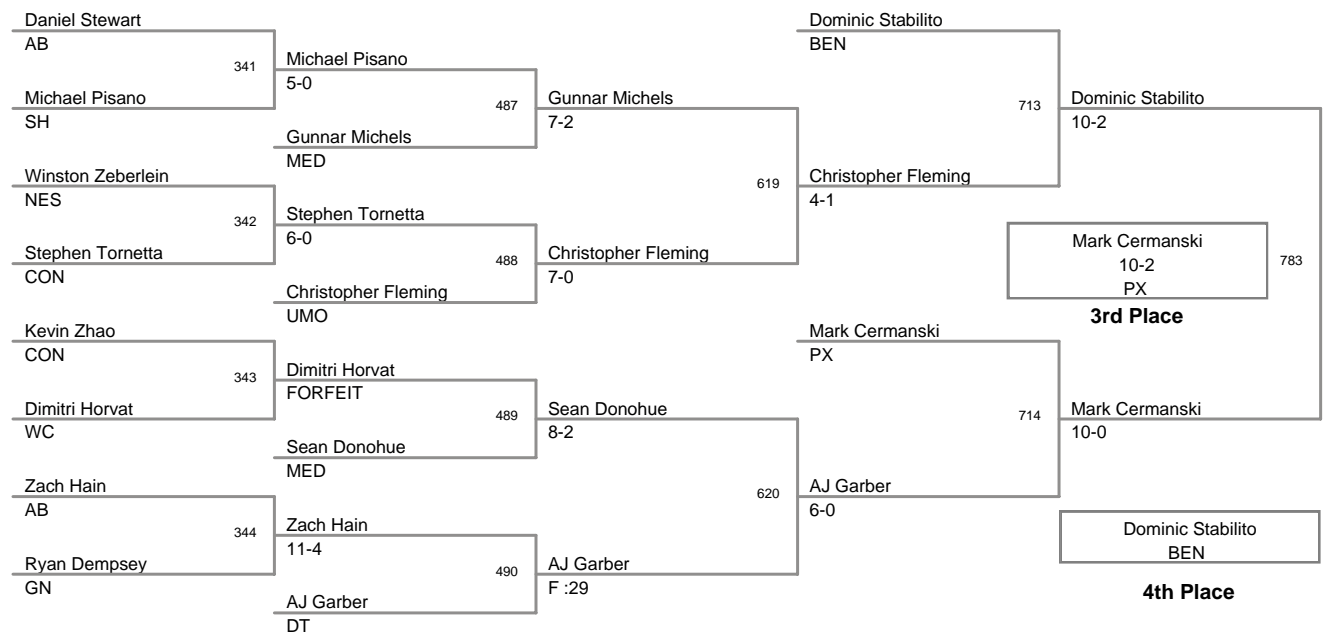

010 ICWL Junior Intermediat
Intermediate

75.0 Lbs

010 ICWL Junior Intermediat
Intermediate

84.5 Lbs

010 ICWL Junior Intermediat
Intermediate

89.0 Lbs

010 ICWL Junior Intermediat
Intermediate

93.5 Lbs