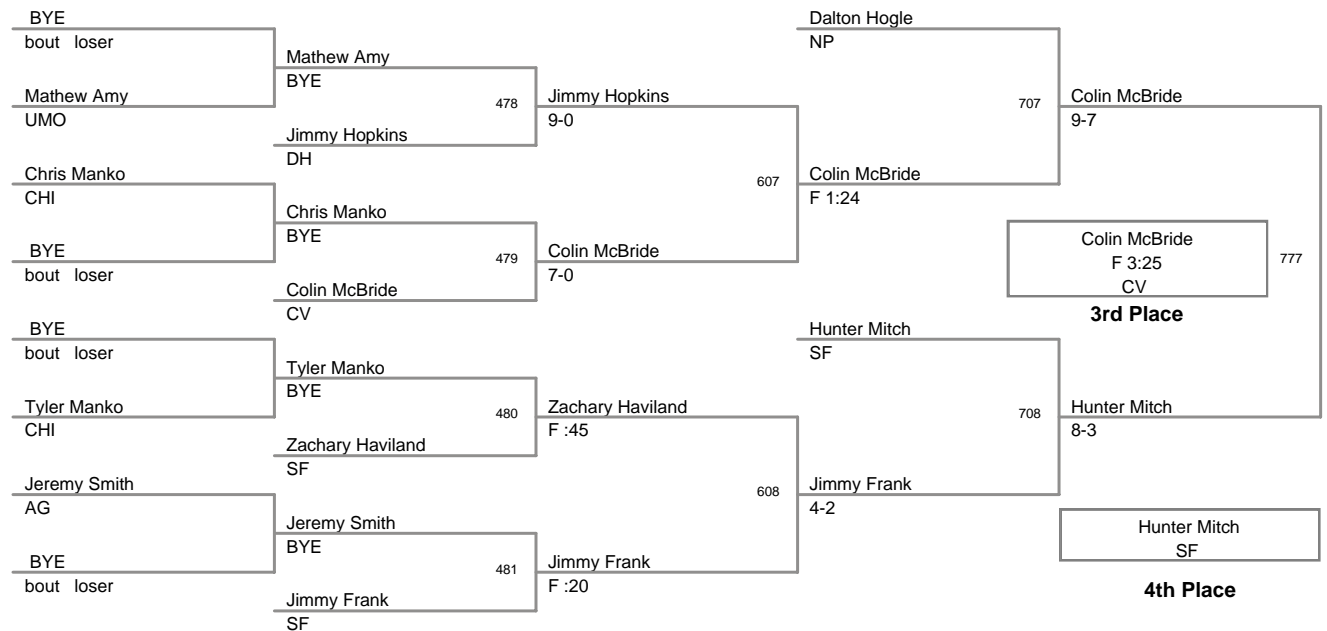

010 ICWL Junior Intermediat
Intermediate

75.0 Lbs

010 ICWL Junior Intermediat
Intermediate

84.5 Lbs

010 ICWL Junior Intermediat
Intermediate

89.0 Lbs

010 ICWL Junior Intermediat
Intermediate

93.5 Lbs