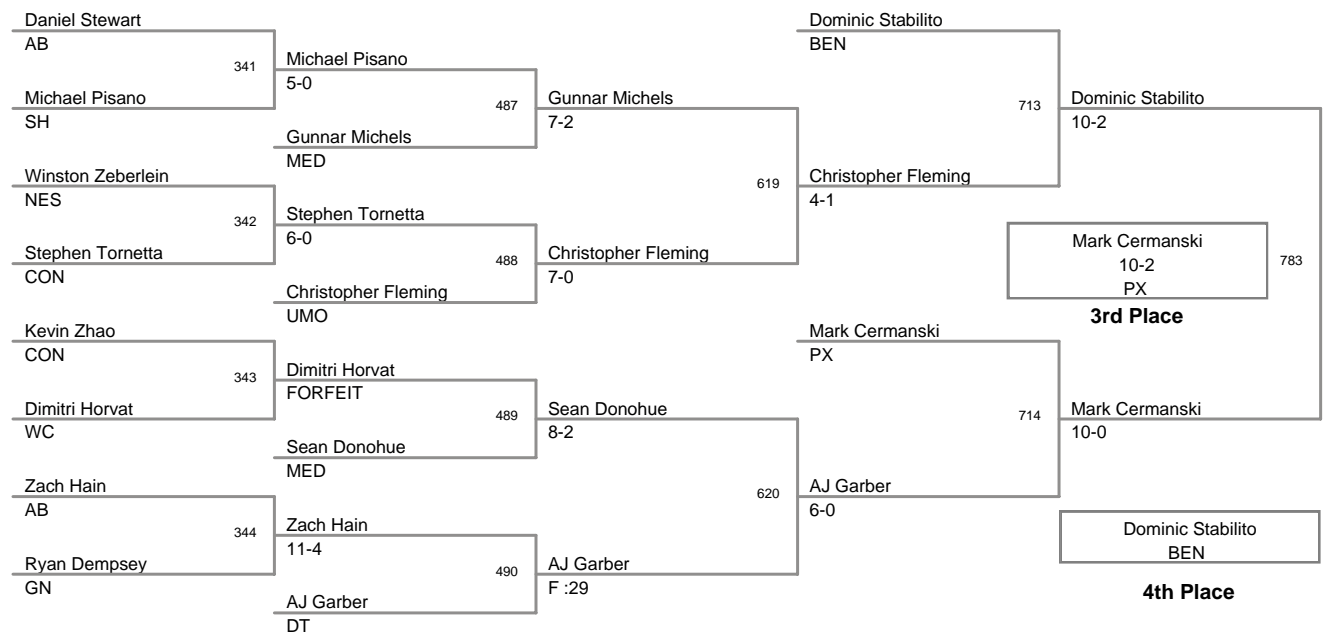

010 ICWL Junior Intermediat
Intermediate

75.0 Lbs

010 ICWL Junior Intermediat
Intermediate

80.0 Lbs

010 ICWL Junior Intermediat
Intermediate

89.0 Lbs

010 ICWL Junior Intermediat
Intermediate

93.5 Lbs