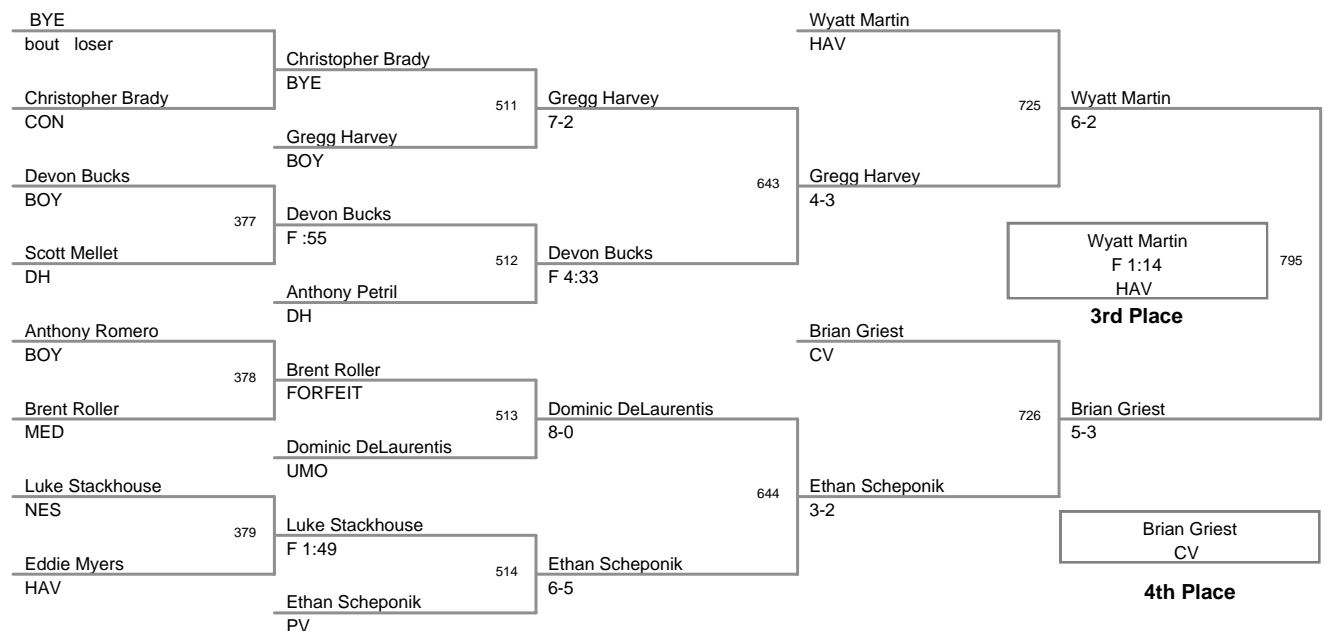

010 ICWL Junior Intermediat
Intermediate

109.0 Lbs