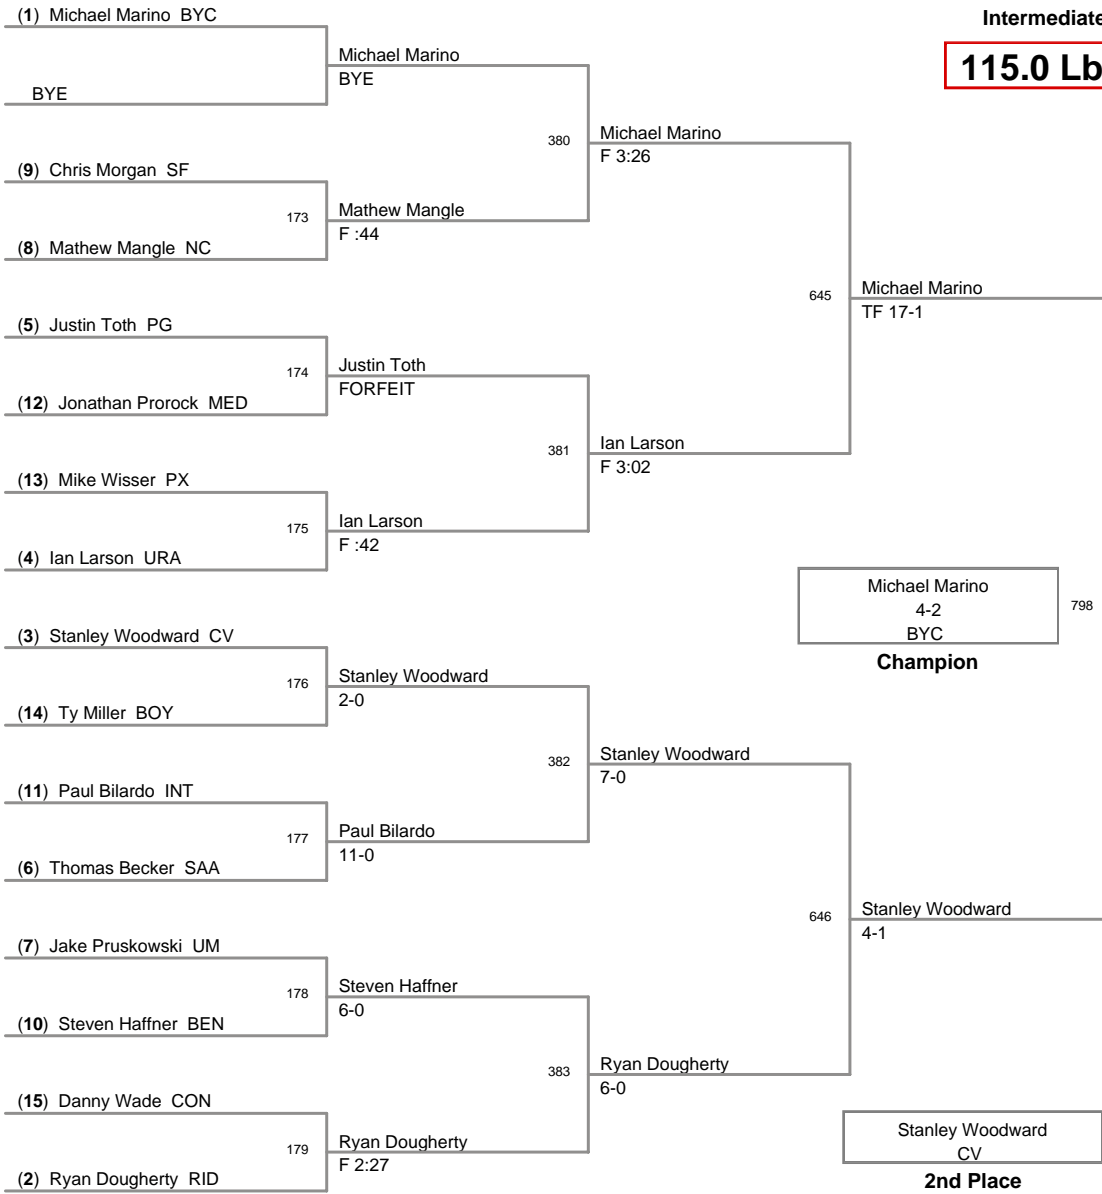

010 ICWL Junior Intermediat
Intermediate

96.0 Lbs

010 ICWL Junior Intermediat
Intermediate

99.5 Lbs

010 ICWL Junior Intermediat
Intermediate

104.0 Lbs

**D10 ICWL Junior Intermediat
Intermediate**

105.0 Lbs

010 ICWL Junior Intermediat
Intermediate

109.0 Lbs

010 ICWL Junior Intermediat
Intermediate

115.0 Lbs

010 ICWL Junior Intermediat
Intermediate

120.0 Lbs

010 ICWL Junior Intermediat
Intermediate

128.0 Lbs