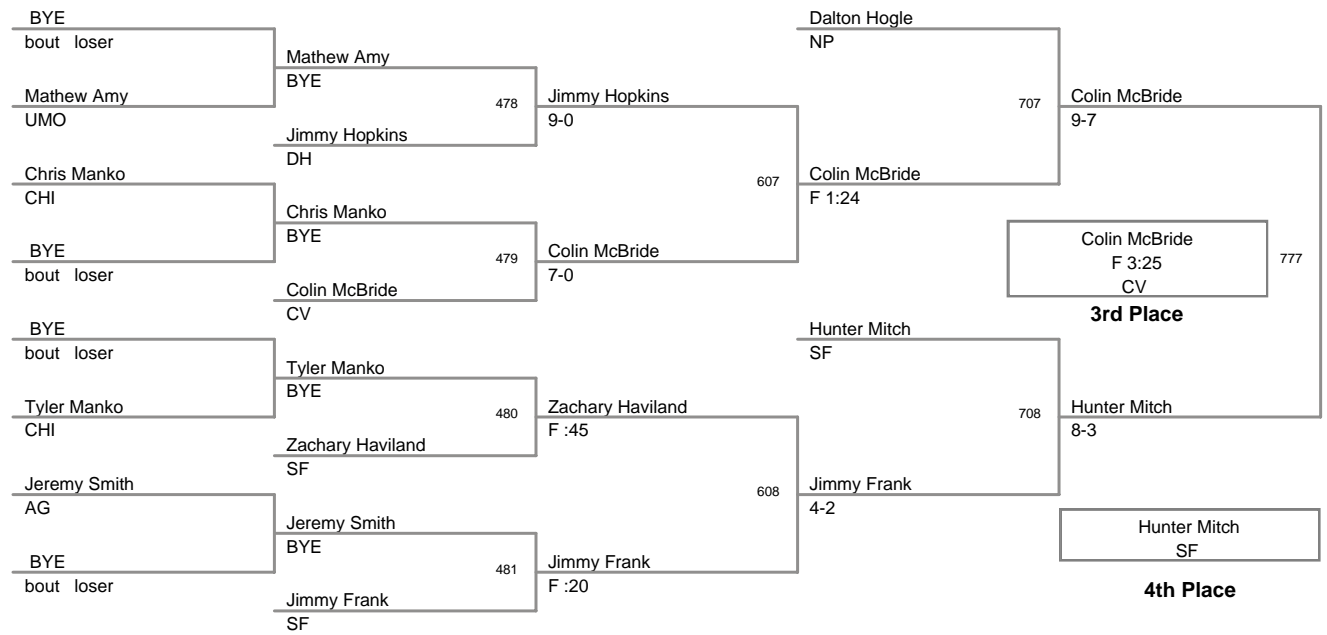

010 ICWL Junior Intermediat
Intermediate

75.0 Lbs

010 ICWL Junior Intermediat
Intermediate

80.0 Lbs

010 ICWL Junior Intermediat
Intermediate

89.0 Lbs

010 ICWL Junior Intermediat
Intermediate

93.5 Lbs