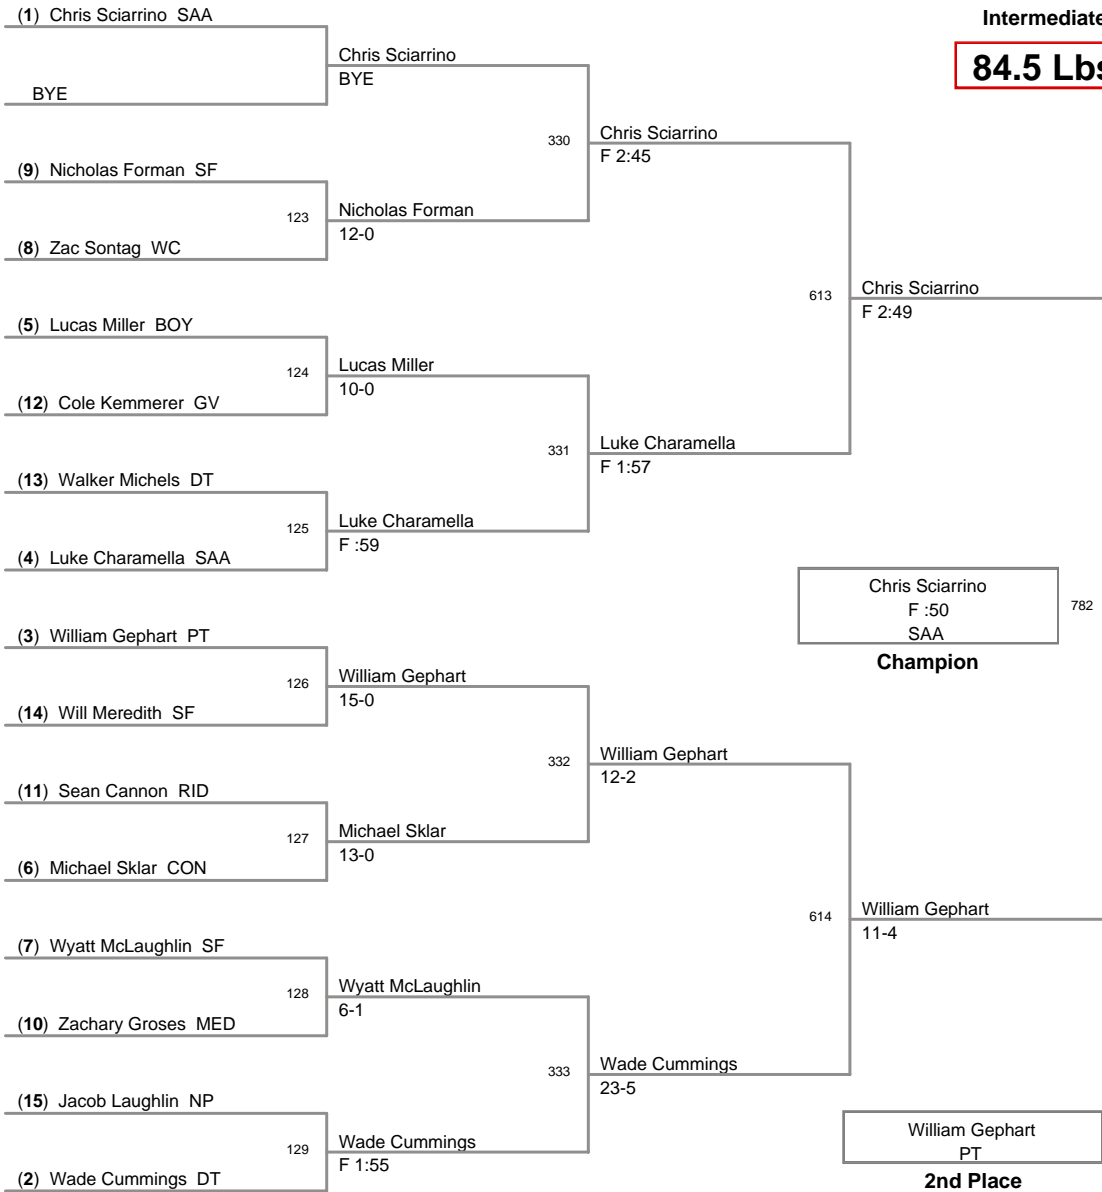

010 ICWL Junior Intermediat
Intermediate

75.0 Lbs

010 ICWL Junior Intermediat
Intermediate

84.5 Lbs

010 ICWL Junior Intermediat
Intermediate

89.0 Lbs

010 ICWL Junior Intermediat
Intermediate

93.5 Lbs