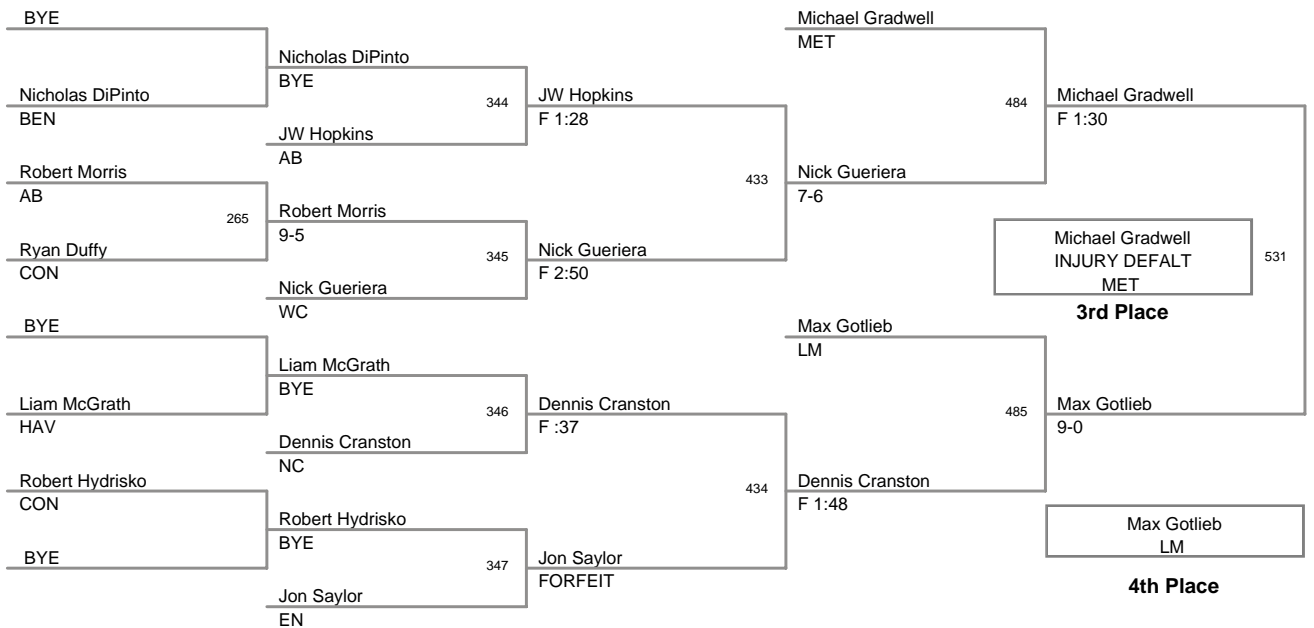

2010 ICWL Bantam Midget
Midget

80.0 Lbs