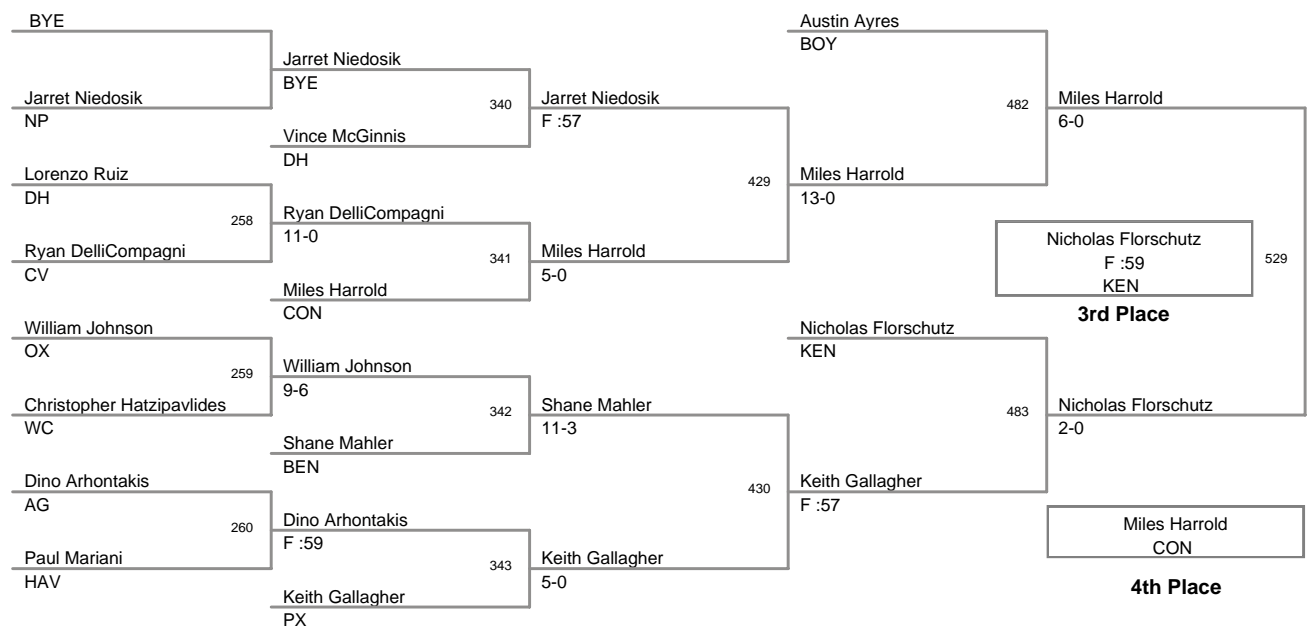

2010 ICWL Bantam Midget
Midget

75.0 Lbs