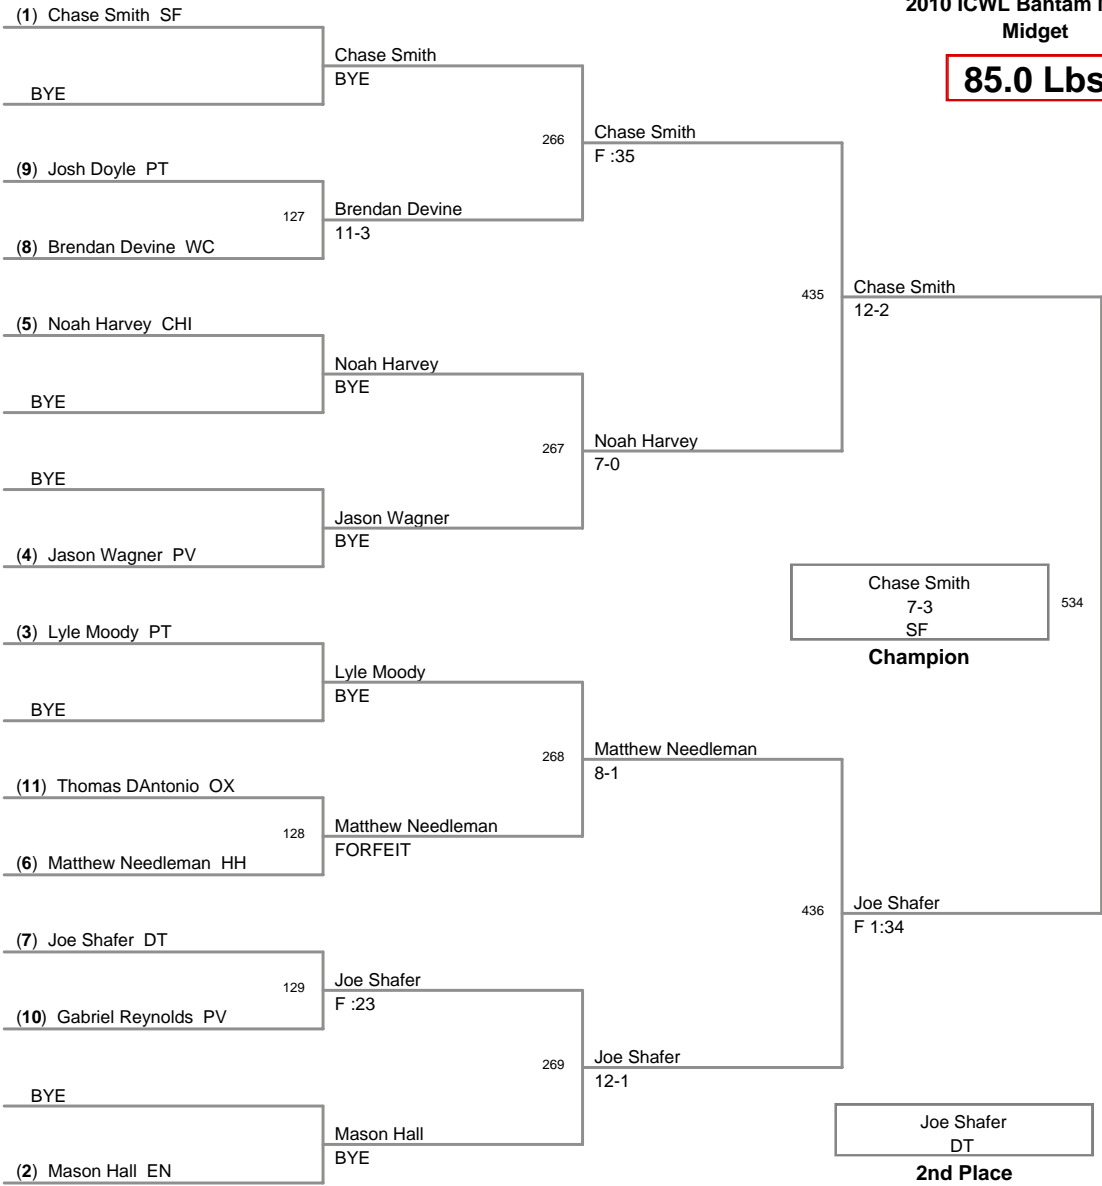

2010 ICWL Bantam Midget
Midget

75.0 Lbs

2010 ICWL Bantam Midget
Midget

80.0 Lbs

2010 ICWL Bantam Midget
Midget

85.0 Lbs

2010 ICWL Bantam Midget
Midget

93.0 Lbs