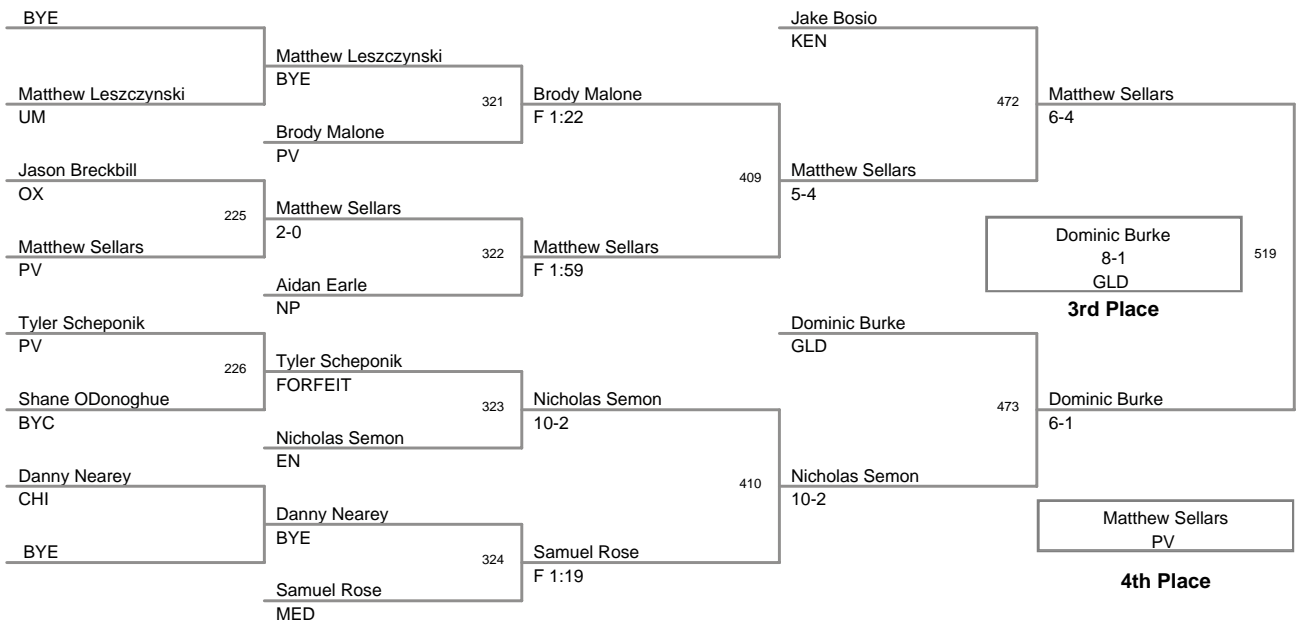

2010 ICWL Bantam Midget
Midget

63.0 Lbs