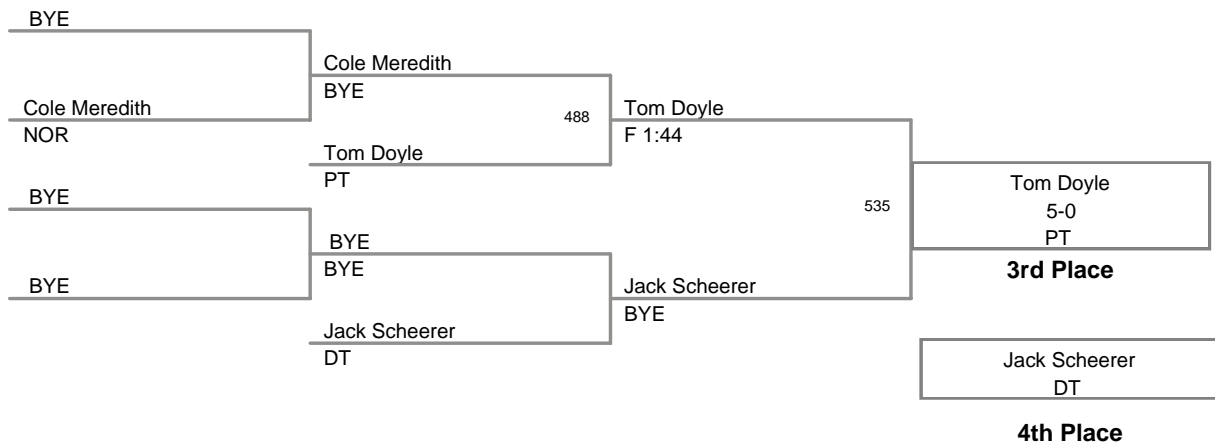

2010 ICWL Bantam Midget
Midget

75.0 Lbs

2010 ICWL Bantam Midget
Midget

80.0 Lbs

2010 ICWL Bantam Midget
Midget

85.0 Lbs

2010 ICWL Bantam Midget
Midget

93.0 Lbs