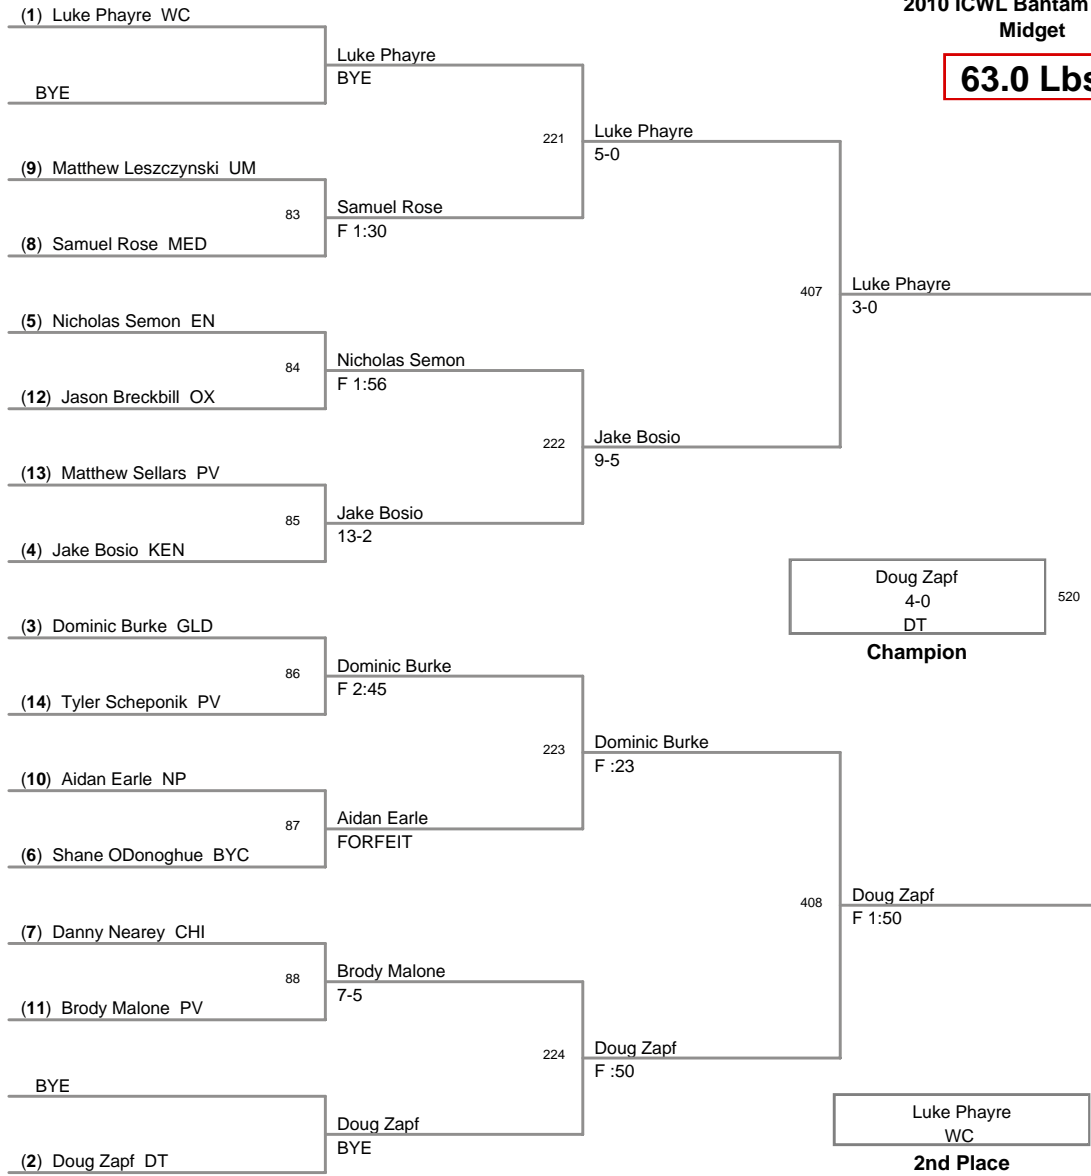

2010 ICWL Bantam Midget
Midget

63.0 Lbs