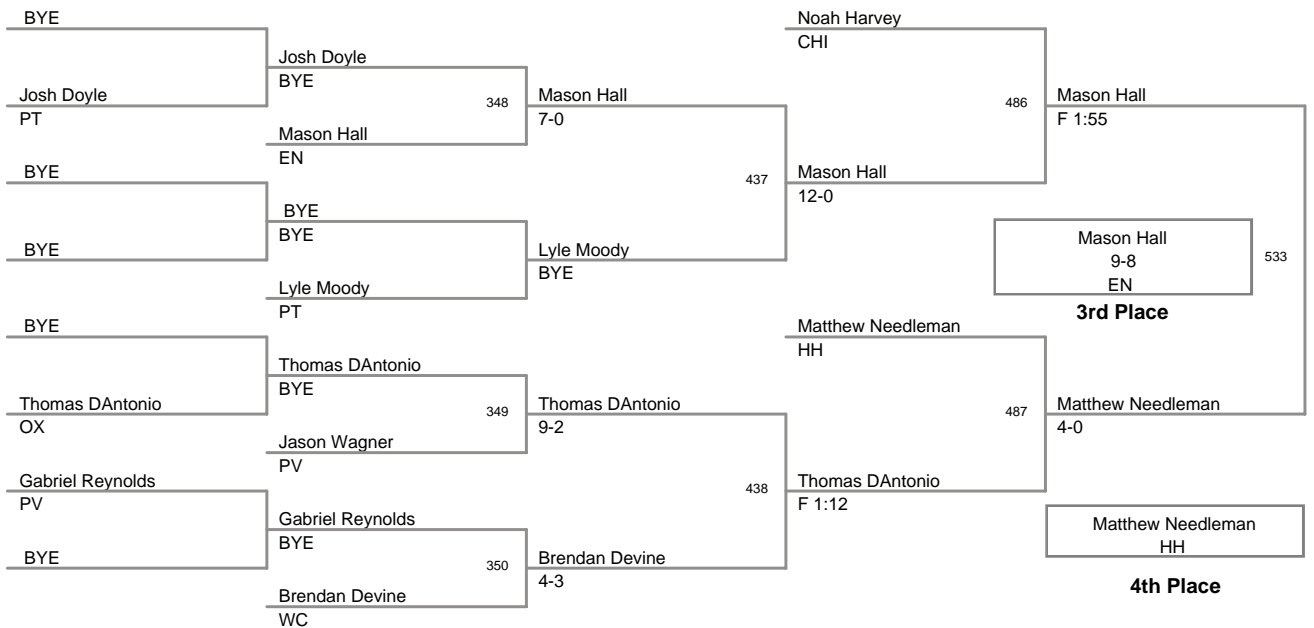

2010 ICWL Bantam Midget
Midget

75.0 Lbs

2010 ICWL Bantam Midget
Midget

80.0 Lbs

2010 ICWL Bantam Midget
Midget

85.0 Lbs

2010 ICWL Bantam Midget
Midget

93.0 Lbs