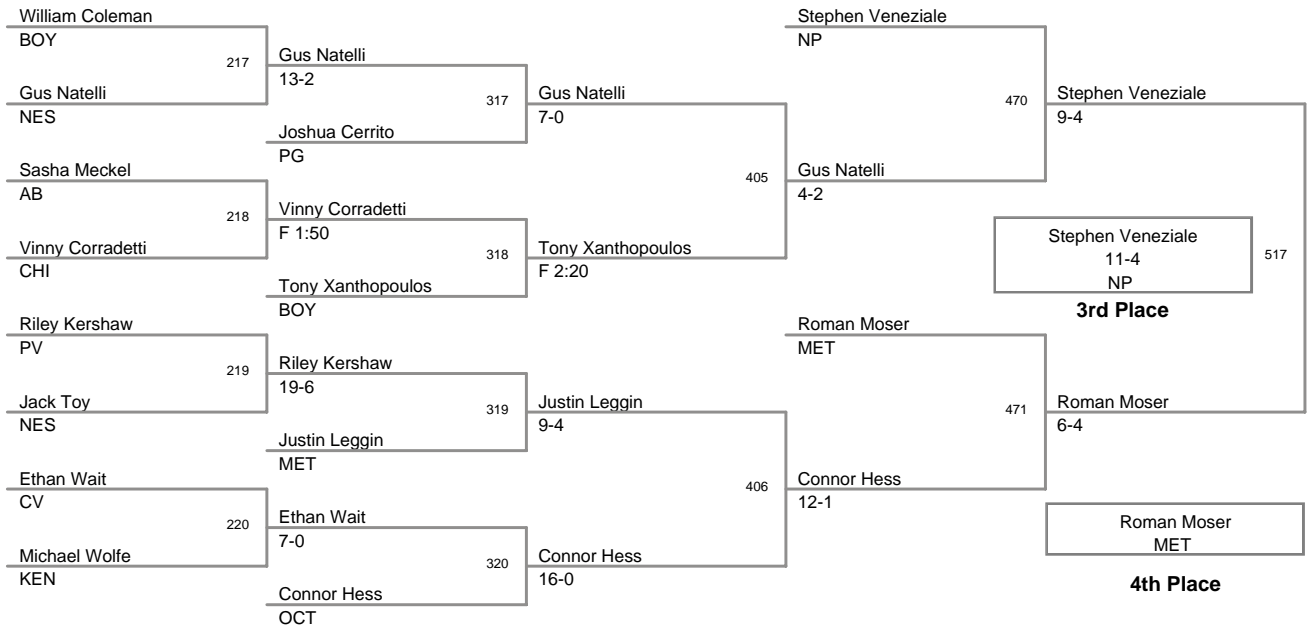

2010 ICWL Bantam Midget
Midget

50.0 Lbs

2010 ICWL Bantam Midget
Midget

54.0 Lbs

2010 ICWL Bantam Midget
Midget

57.0 Lbs

2010 ICWL Bantam Midget
Midget

61.9 Lbs