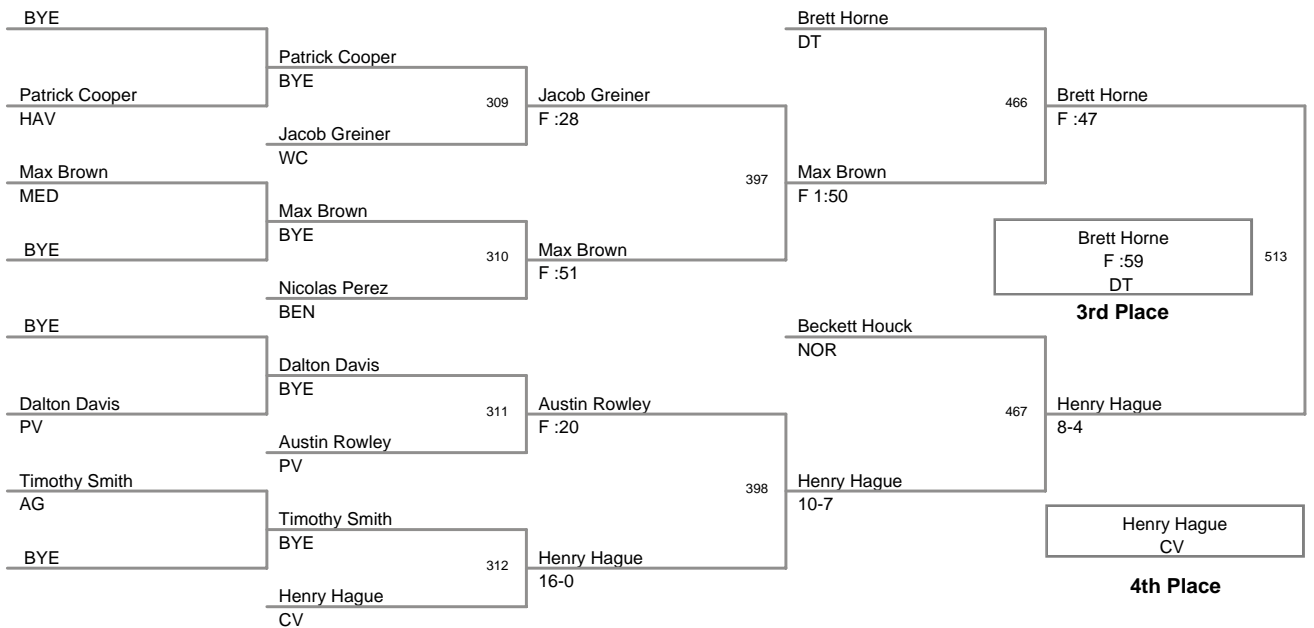

2010 ICWL Bantam Midget
Midget

50.0 Lbs

2010 ICWL Bantam Midget
Midget

54.0 Lbs

2010 ICWL Bantam Midget
Midget

57.0 Lbs

2010 ICWL Bantam Midget
Midget

61.9 Lbs