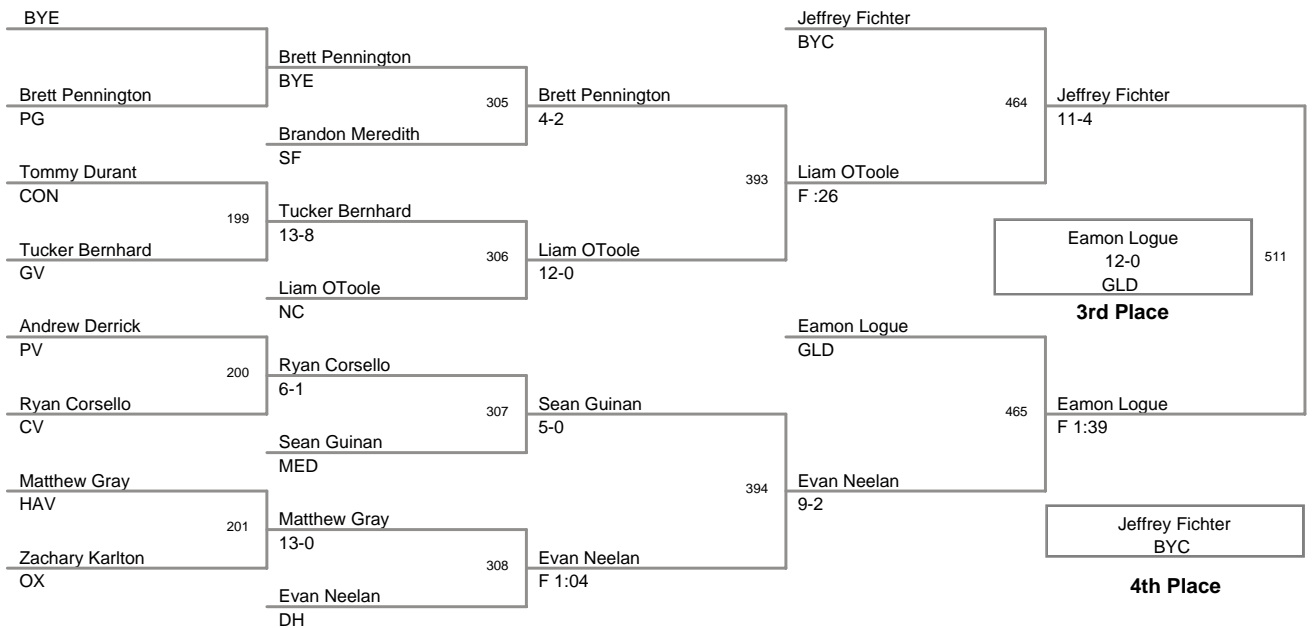

2010 ICWL Bantam Midget
Midget

50.0 Lbs

2010 ICWL Bantam Midget
Midget

54.0 Lbs

2010 ICWL Bantam Midget
Midget

57.0 Lbs

2010 ICWL Bantam Midget
Midget

61.9 Lbs