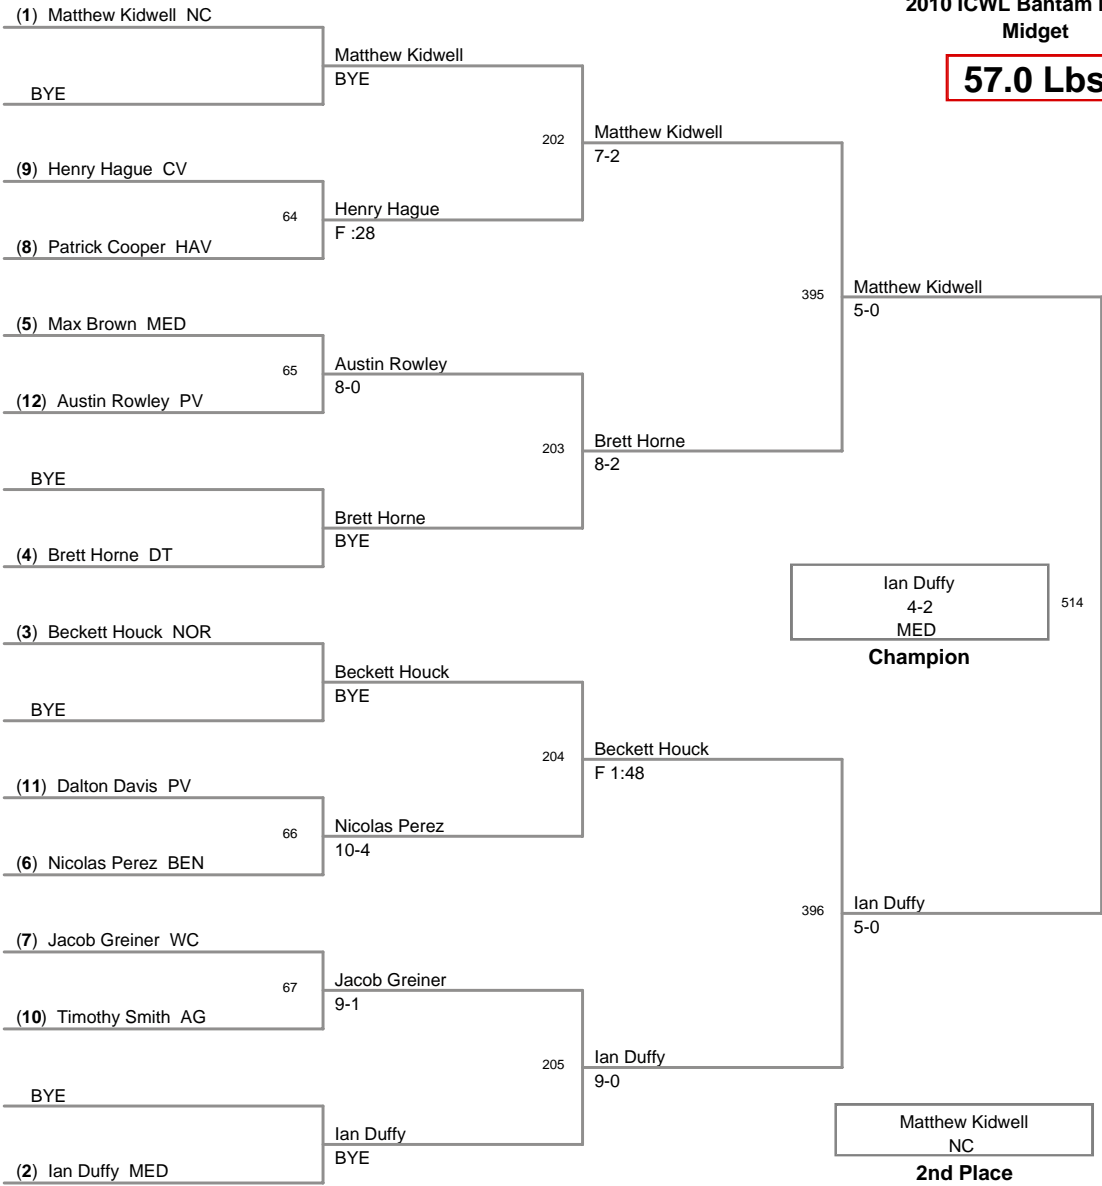

2010 ICWL Bantam Midget
Midget

50.0 Lbs

2010 ICWL Bantam Midget
Midget

54.0 Lbs

2010 ICWL Bantam Midget
Midget

57.0 Lbs

2010 ICWL Bantam Midget
Midget

61.9 Lbs