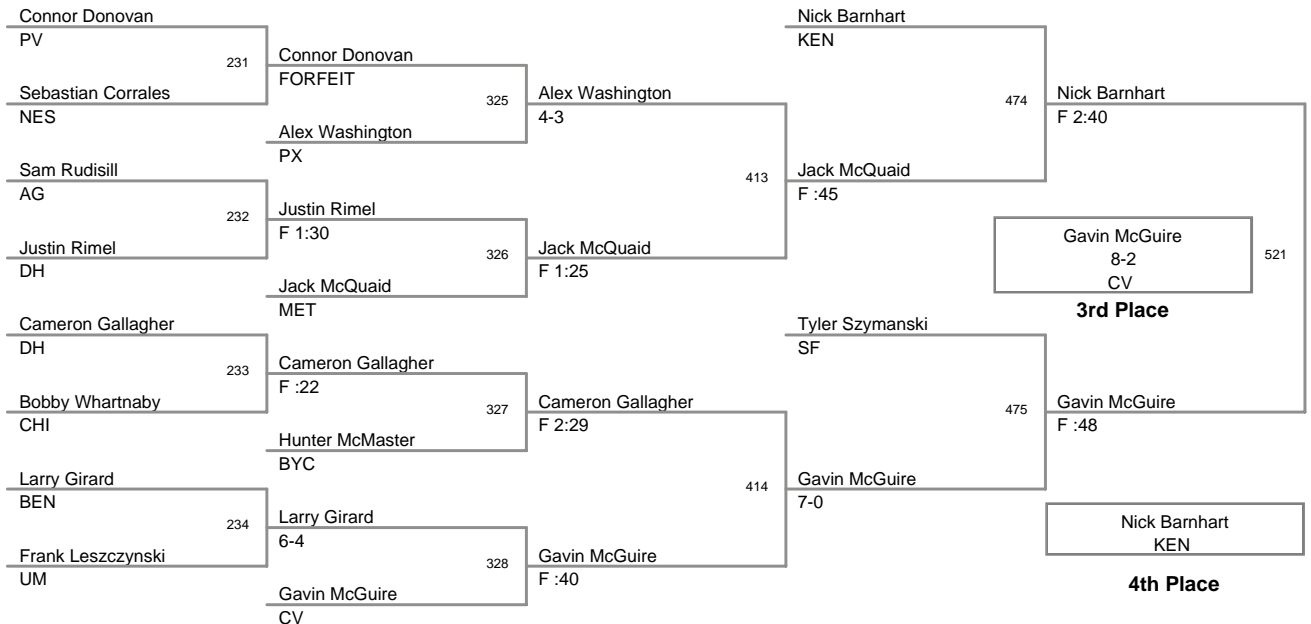

2010 ICWL Bantam Midget
Midget

65.0 Lbs