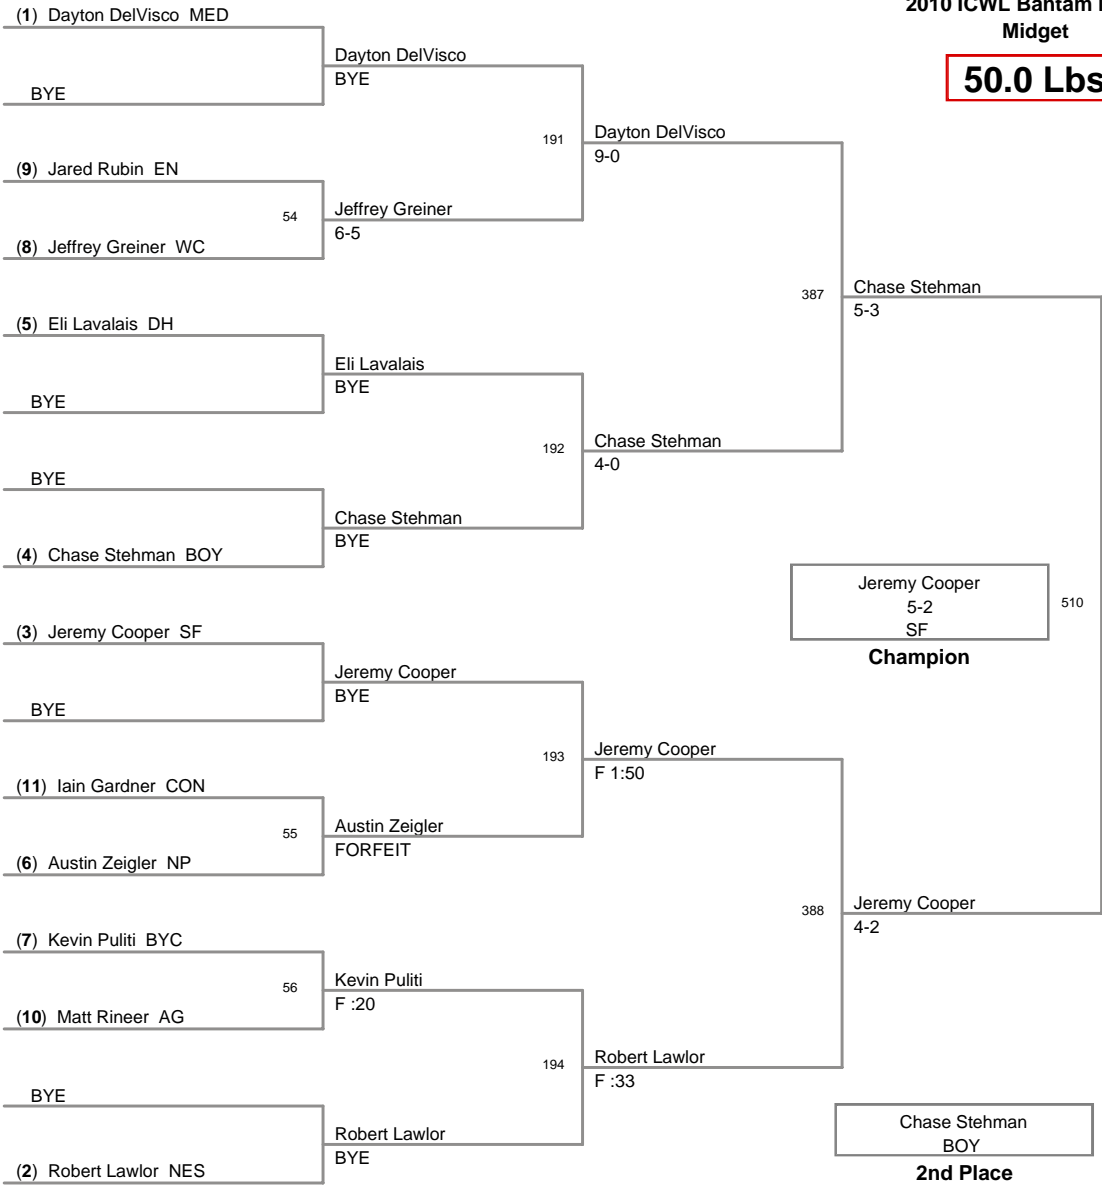

2010 ICWL Bantam Midget
Midget

50.0 Lbs

2010 ICWL Bantam Midget
Midget

54.0 Lbs

2010 ICWL Bantam Midget
Midget

57.0 Lbs

2010 ICWL Bantam Midget
Midget

61.9 Lbs