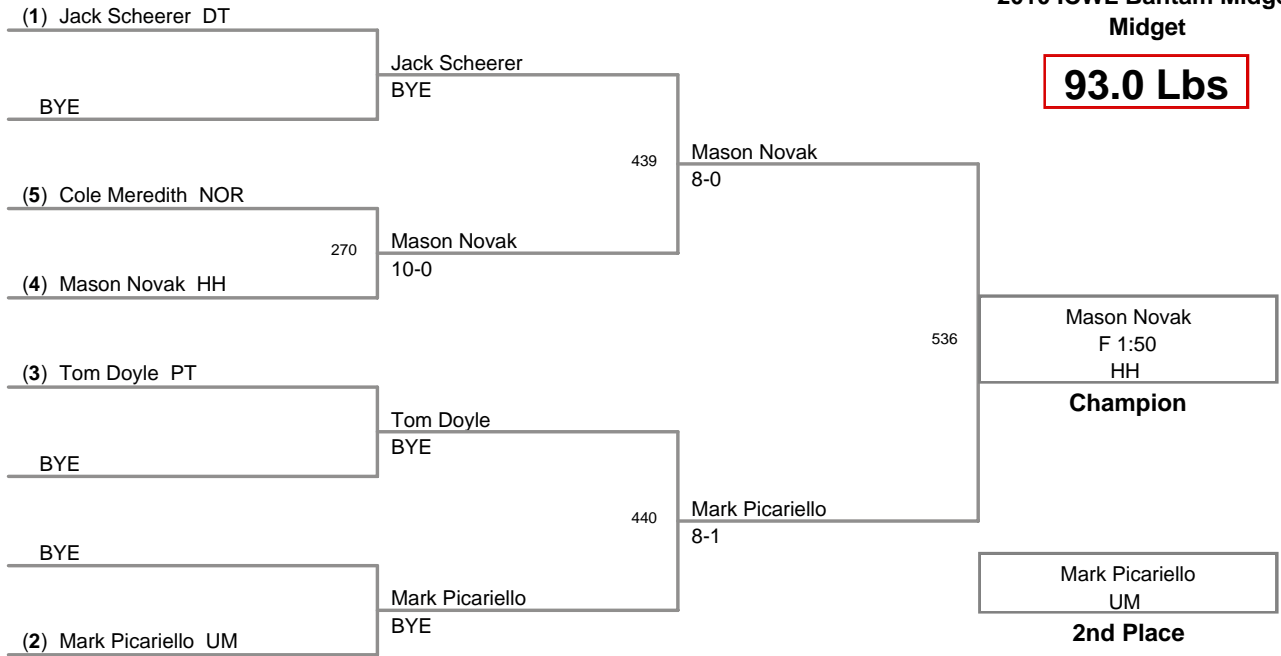

2010 ICWL Bantam Midget
Midget

75.0 Lbs

2010 ICWL Bantam Midget
Midget

80.0 Lbs

2010 ICWL Bantam Midget
Midget

85.0 Lbs

2010 ICWL Bantam Midget
Midget

93.0 Lbs