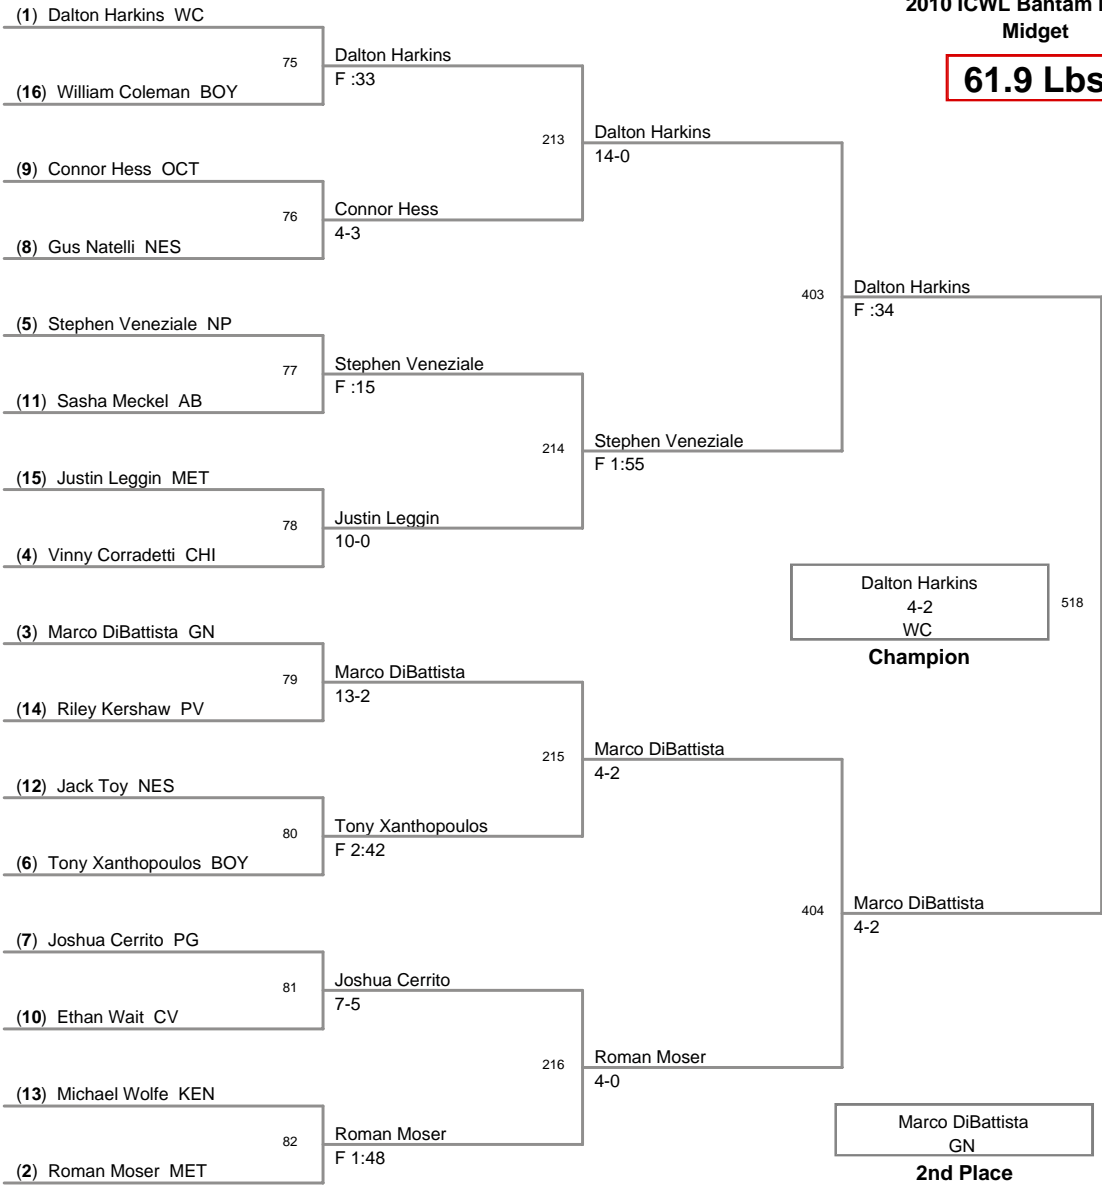

2010 ICWL Bantam Midget
Midget

50.0 Lbs

2010 ICWL Bantam Midget
Midget

54.0 Lbs

2010 ICWL Bantam Midget
Midget

57.0 Lbs

2010 ICWL Bantam Midget
Midget

61.9 Lbs