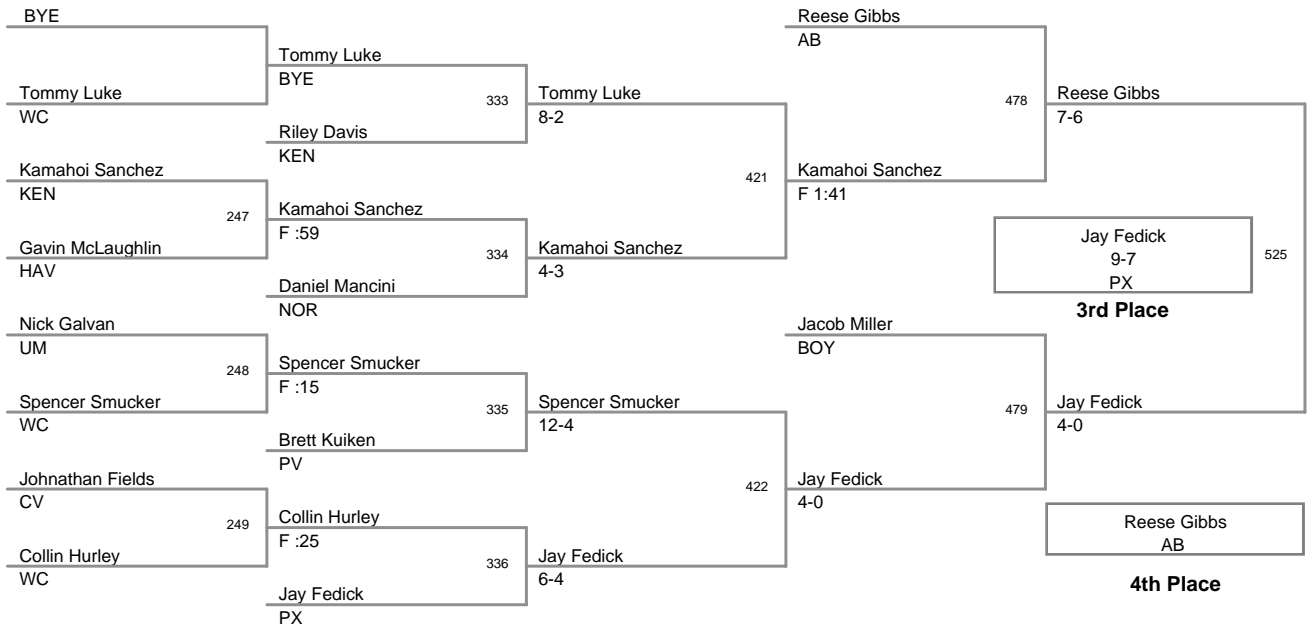

2010 ICWL Bantam Midget
Midget

63.0 Lbs

2010 ICWL Bantam Midget
Midget

65.0 Lbs

2010 ICWL Bantam Midget
Midget

68.5 Lbs

2010 ICWL Bantam Midget
Midget

71.0 Lbs