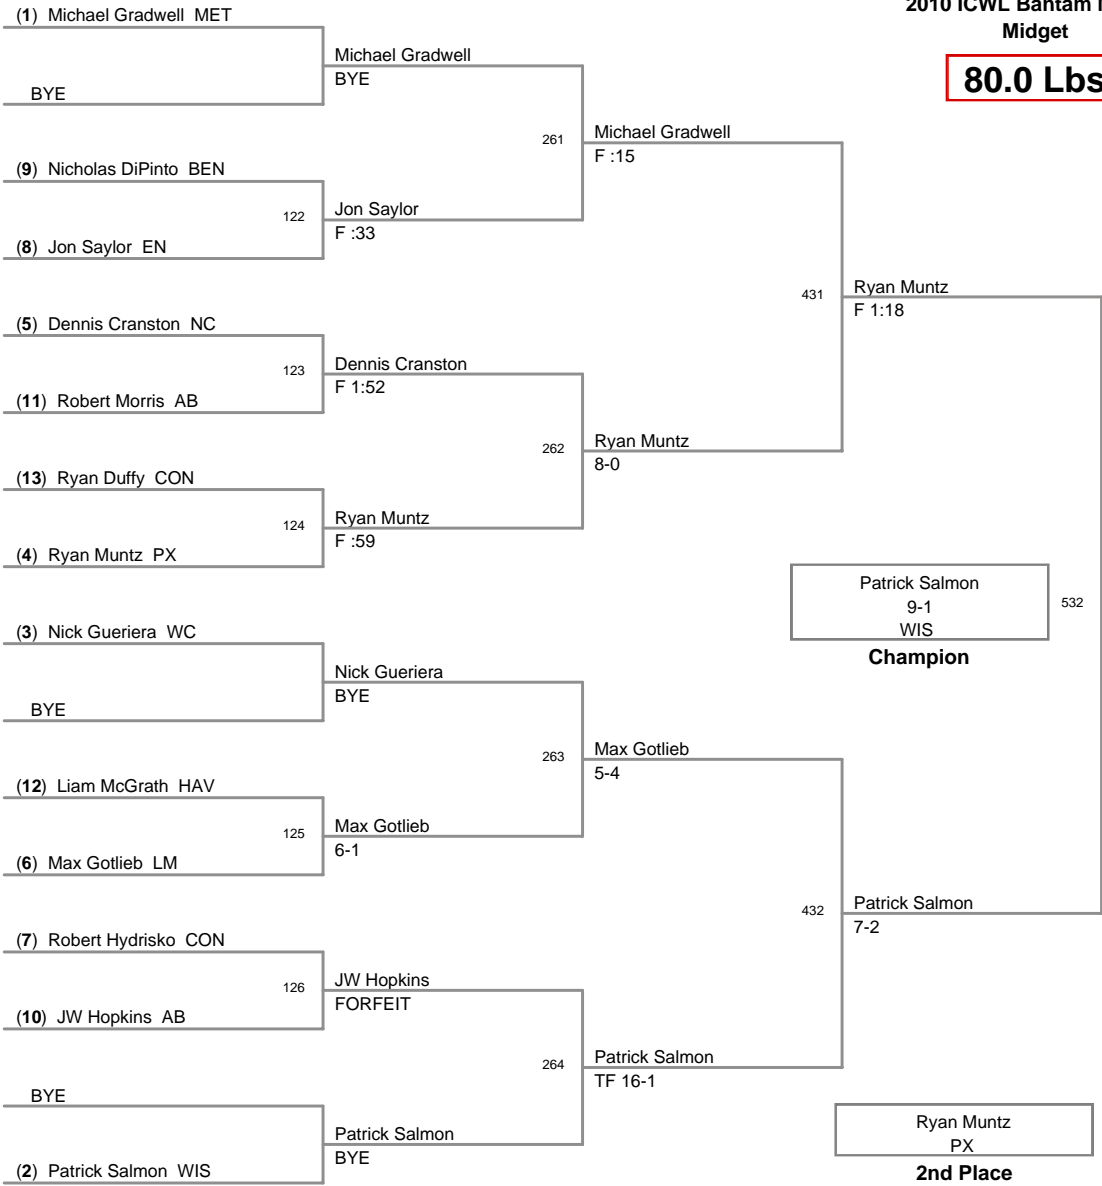

2010 ICWL Bantam Midget
Midget

80.0 Lbs