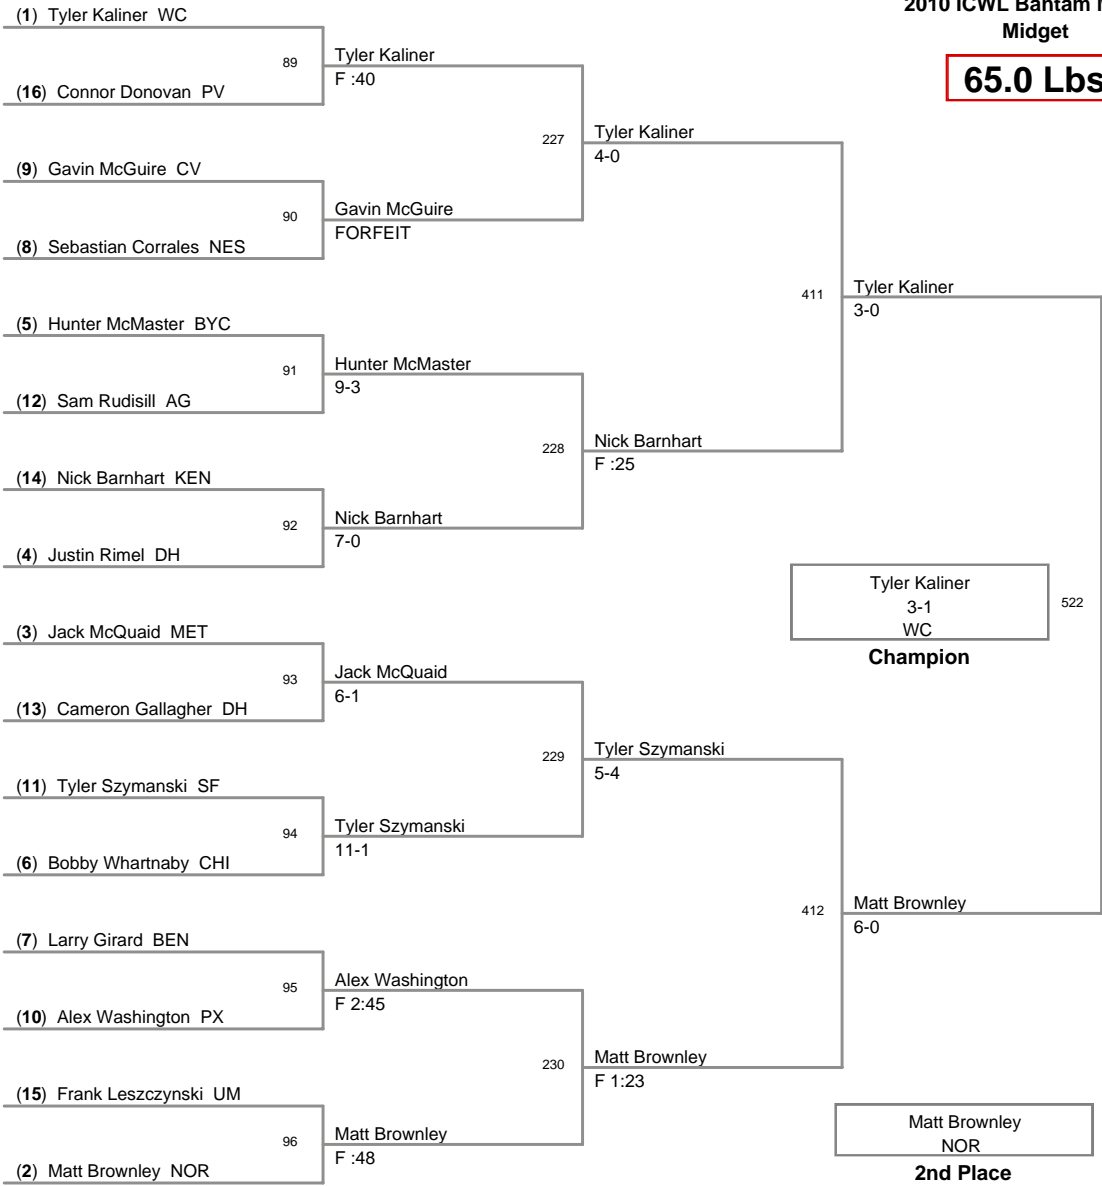

2010 ICWL Bantam Midget
Midget

65.0 Lbs