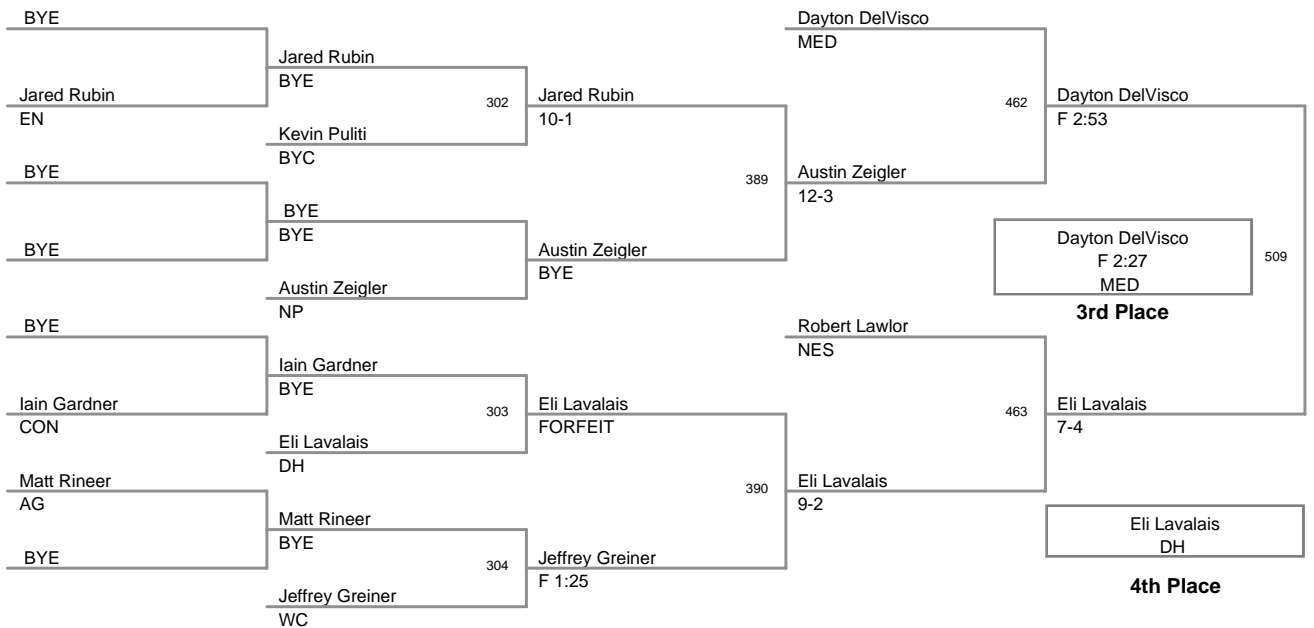

2010 ICWL Bantam Midget
Midget

50.0 Lbs

2010 ICWL Bantam Midget
Midget

54.0 Lbs

2010 ICWL Bantam Midget
Midget

57.0 Lbs

2010 ICWL Bantam Midget
Midget

61.9 Lbs