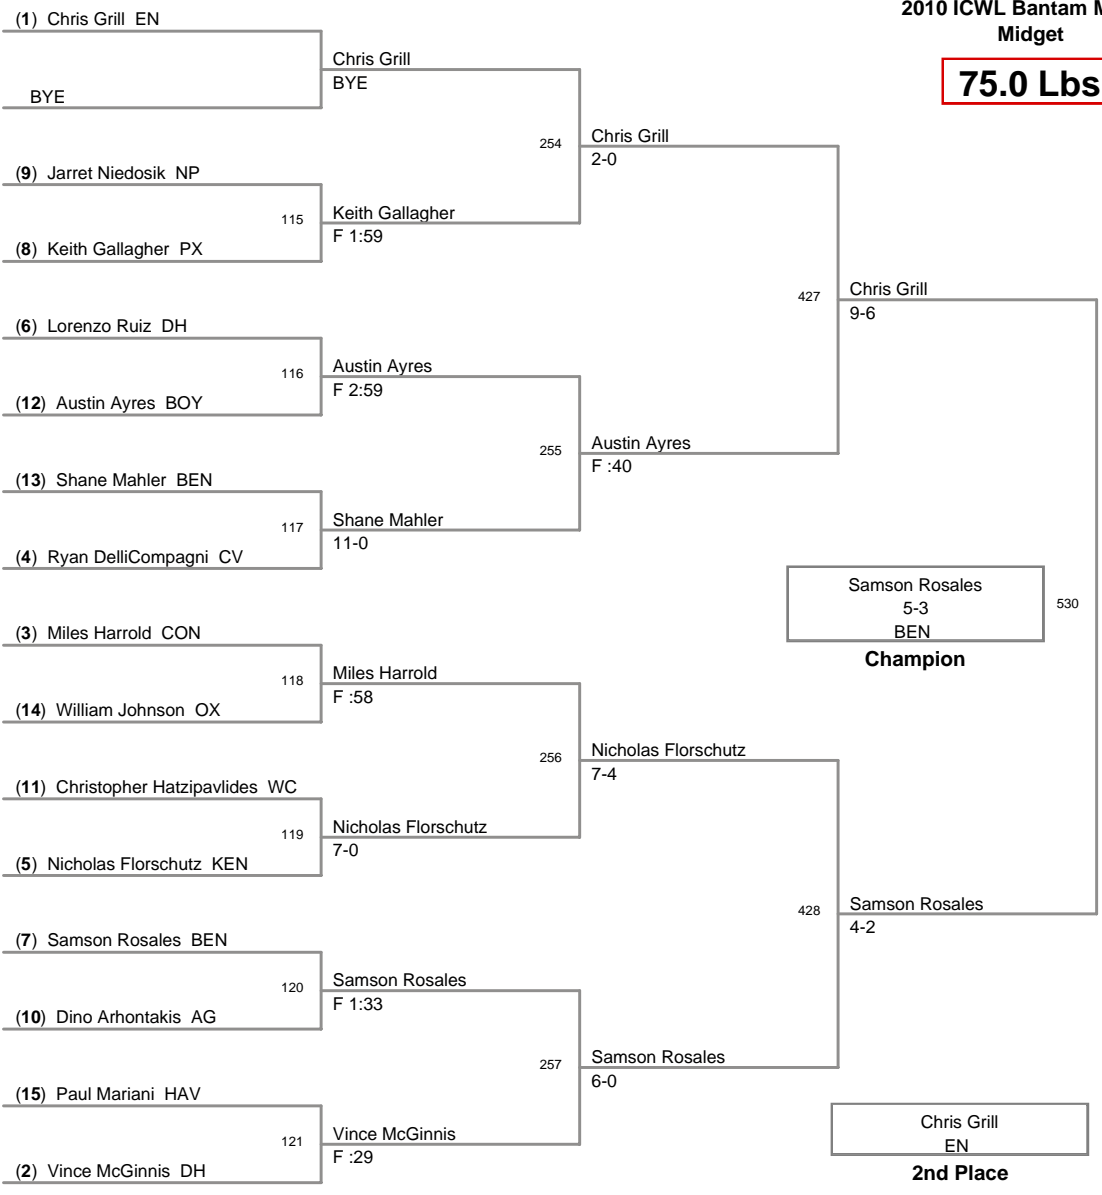

2010 ICWL Bantam Midget
Midget

75.0 Lbs