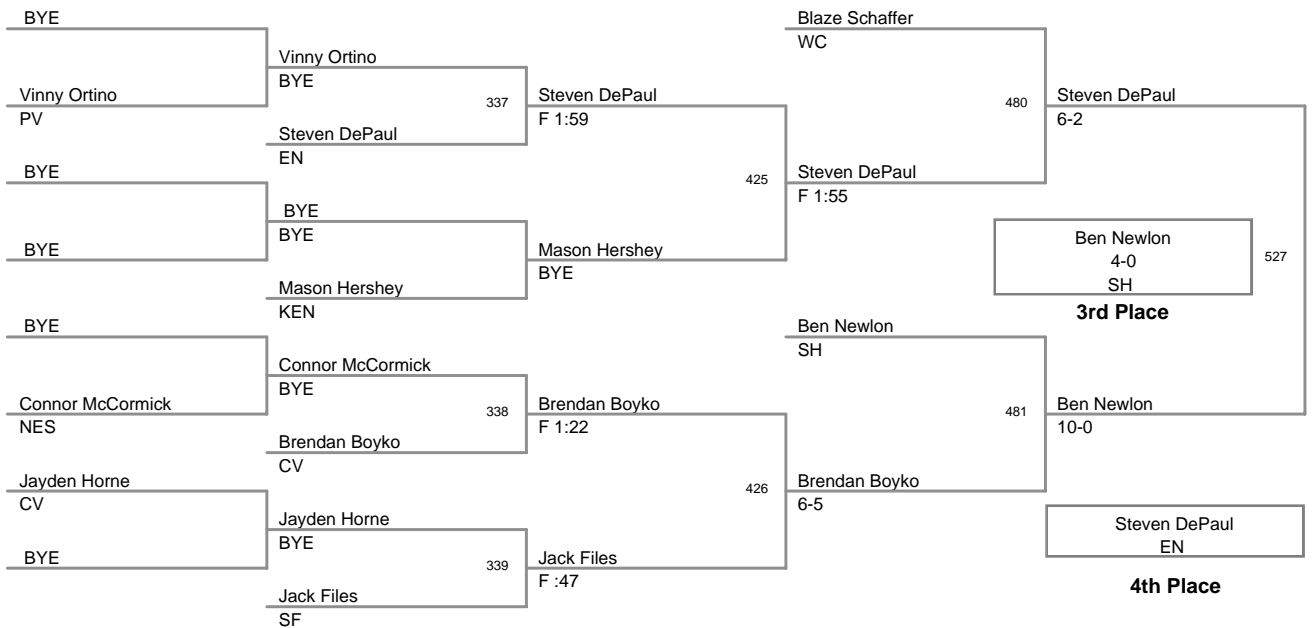

2010 ICWL Bantam Midget
Midget

63.0 Lbs

2010 ICWL Bantam Midget
Midget

65.0 Lbs

2010 ICWL Bantam Midget
Midget

68.5 Lbs

2010 ICWL Bantam Midget
Midget

71.0 Lbs