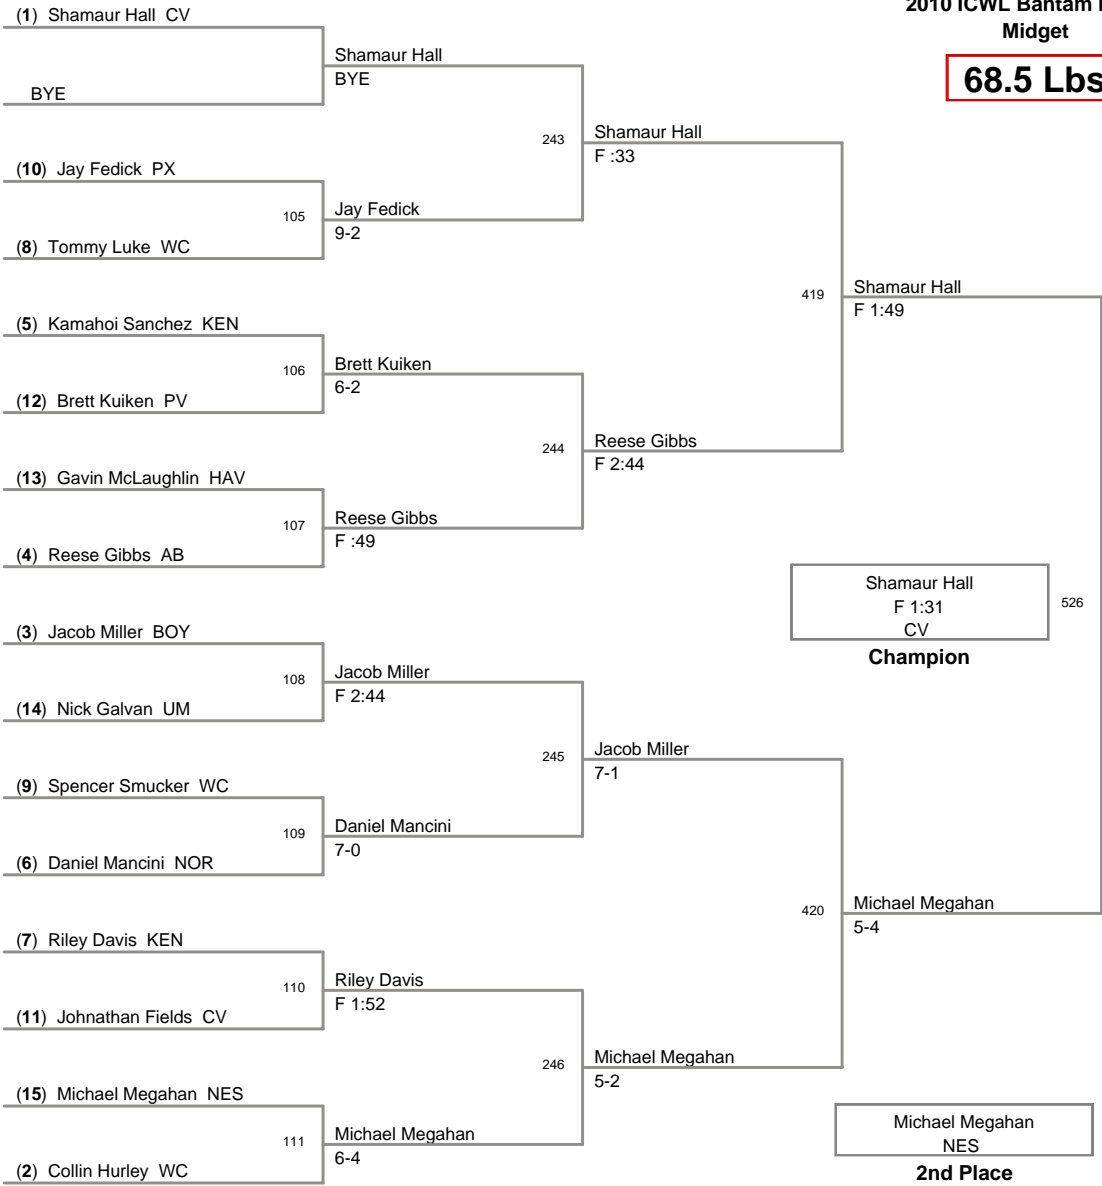

2010 ICWL Bantam Midget
Midget

63.0 Lbs

2010 ICWL Bantam Midget
Midget

65.0 Lbs

2010 ICWL Bantam Midget
Midget

68.5 Lbs

2010 ICWL Bantam Midget
Midget

71.0 Lbs