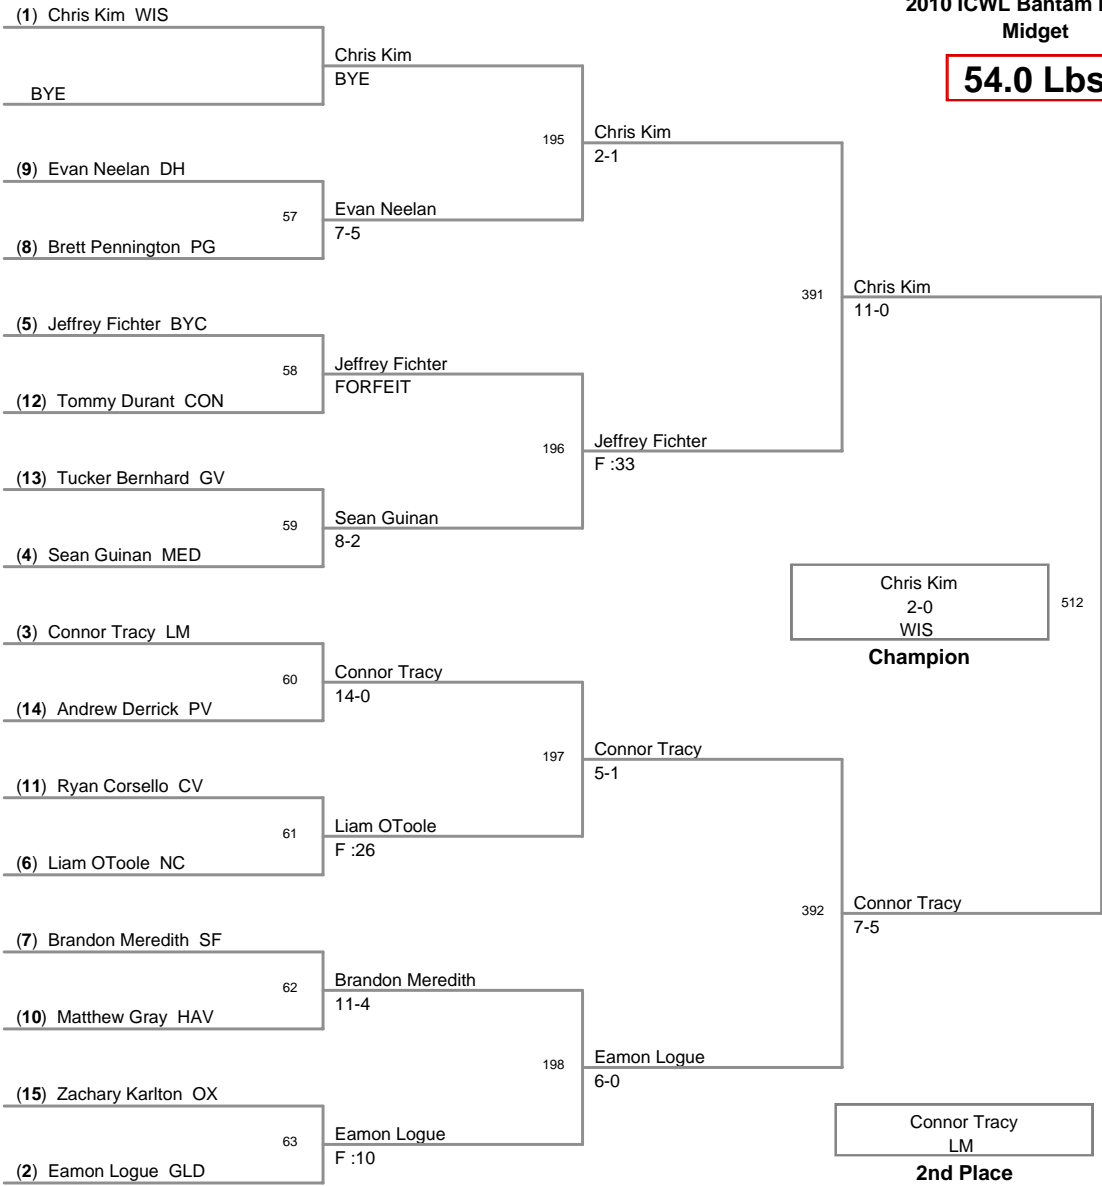

2010 ICWL Bantam Midget
Midget

50.0 Lbs

2010 ICWL Bantam Midget
Midget

54.0 Lbs

2010 ICWL Bantam Midget
Midget

57.0 Lbs

2010 ICWL Bantam Midget
Midget

61.9 Lbs