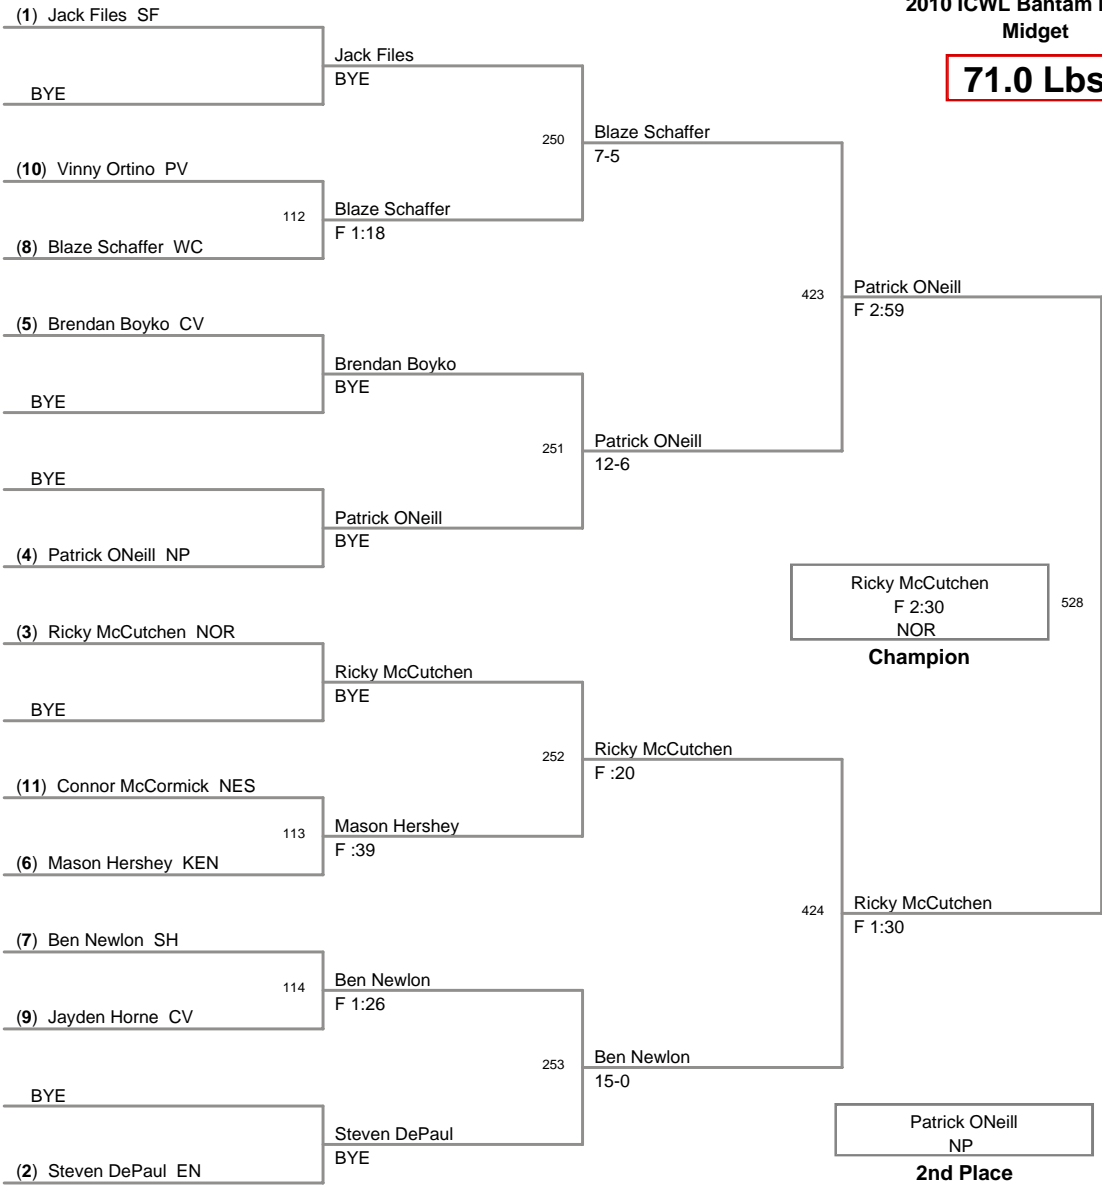

2010 ICWL Bantam Midget
Midget

63.0 Lbs

2010 ICWL Bantam Midget
Midget

65.0 Lbs

2010 ICWL Bantam Midget
Midget

68.5 Lbs

2010 ICWL Bantam Midget
Midget

71.0 Lbs